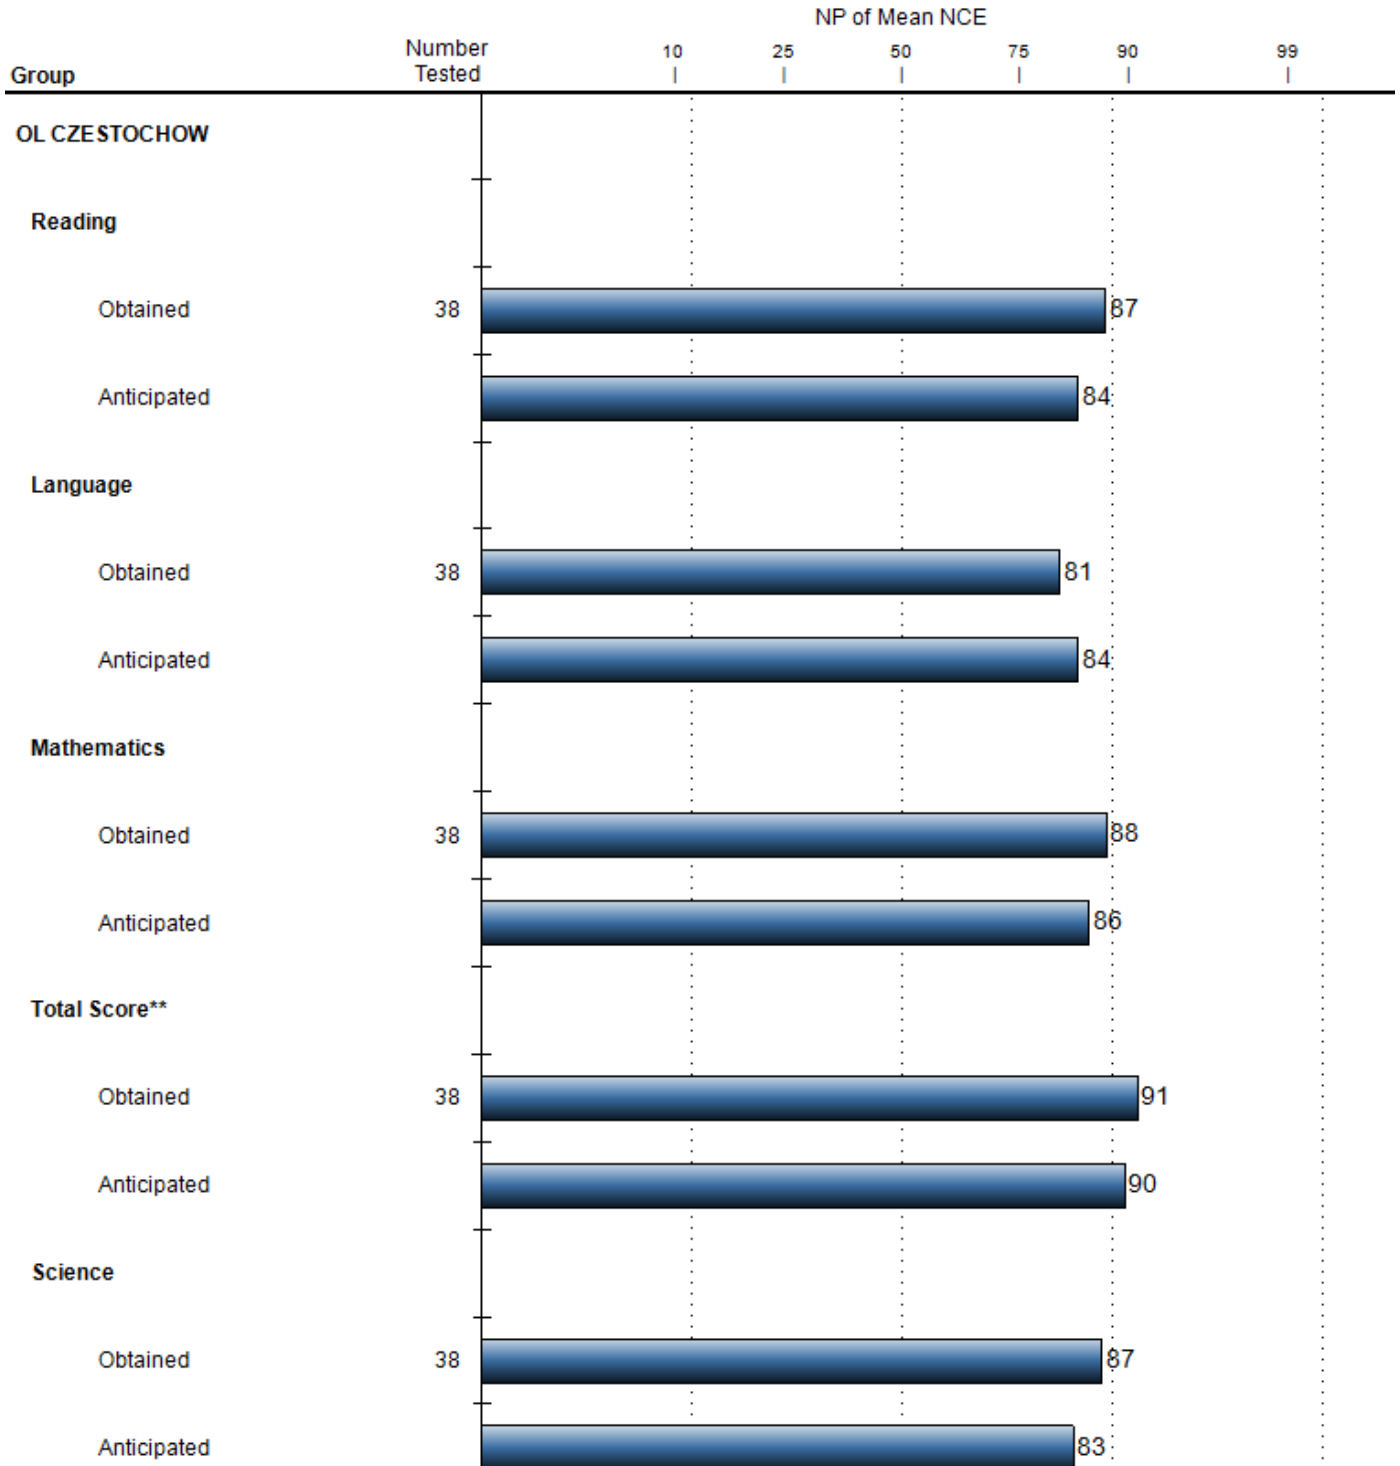

TerraNova 3 - Common Core with InView

Summary Chart: Combination

NP of Mean NCE

Grade: 4, Test Date: 03/06/17, QM: 24, Norms Year: 2011, Scoring Type: Pattern (IRT)

**HELP THE TEACHER HELP THE CHILD**

Published by CTB/McGraw-Hill LLC, a subsidiary of The McGraw-Hill Companies, Inc., 20 Ryan Ranch Road, Monterey, California 93940-5703.