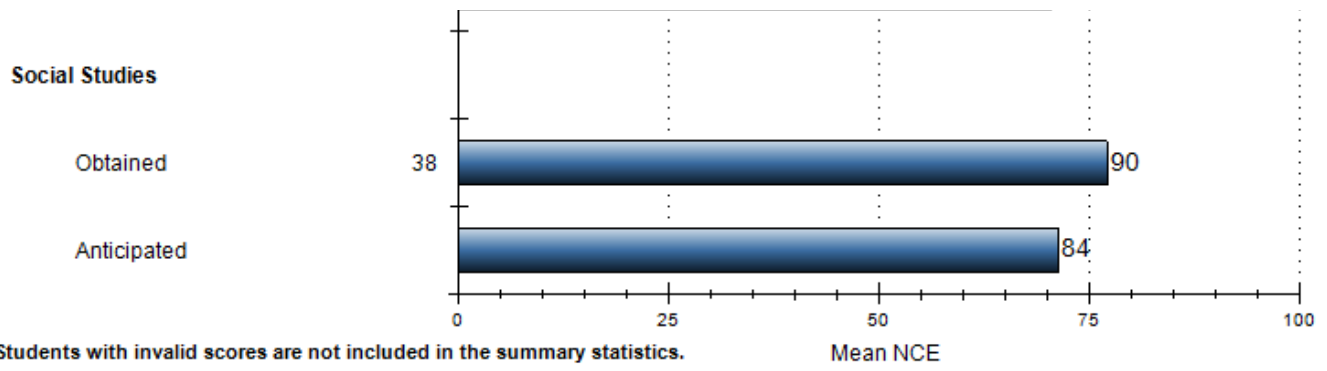

TerraNova 3 - Common Core with InView

Summary Chart: Combination

NP of Mean NCE

Grade: 4, Test Date: 03/06/17, QM: 24, Norms Year: 2011, Scoring Type: Pattern (IRT)

**HELP THE TEACHER HELP THE CHILD**

Published by CTB/McGraw-Hill LLC, a subsidiary of The McGraw-Hill Companies, Inc., 20 Ryan Ranch Road, Monterey, California 93940-5703.