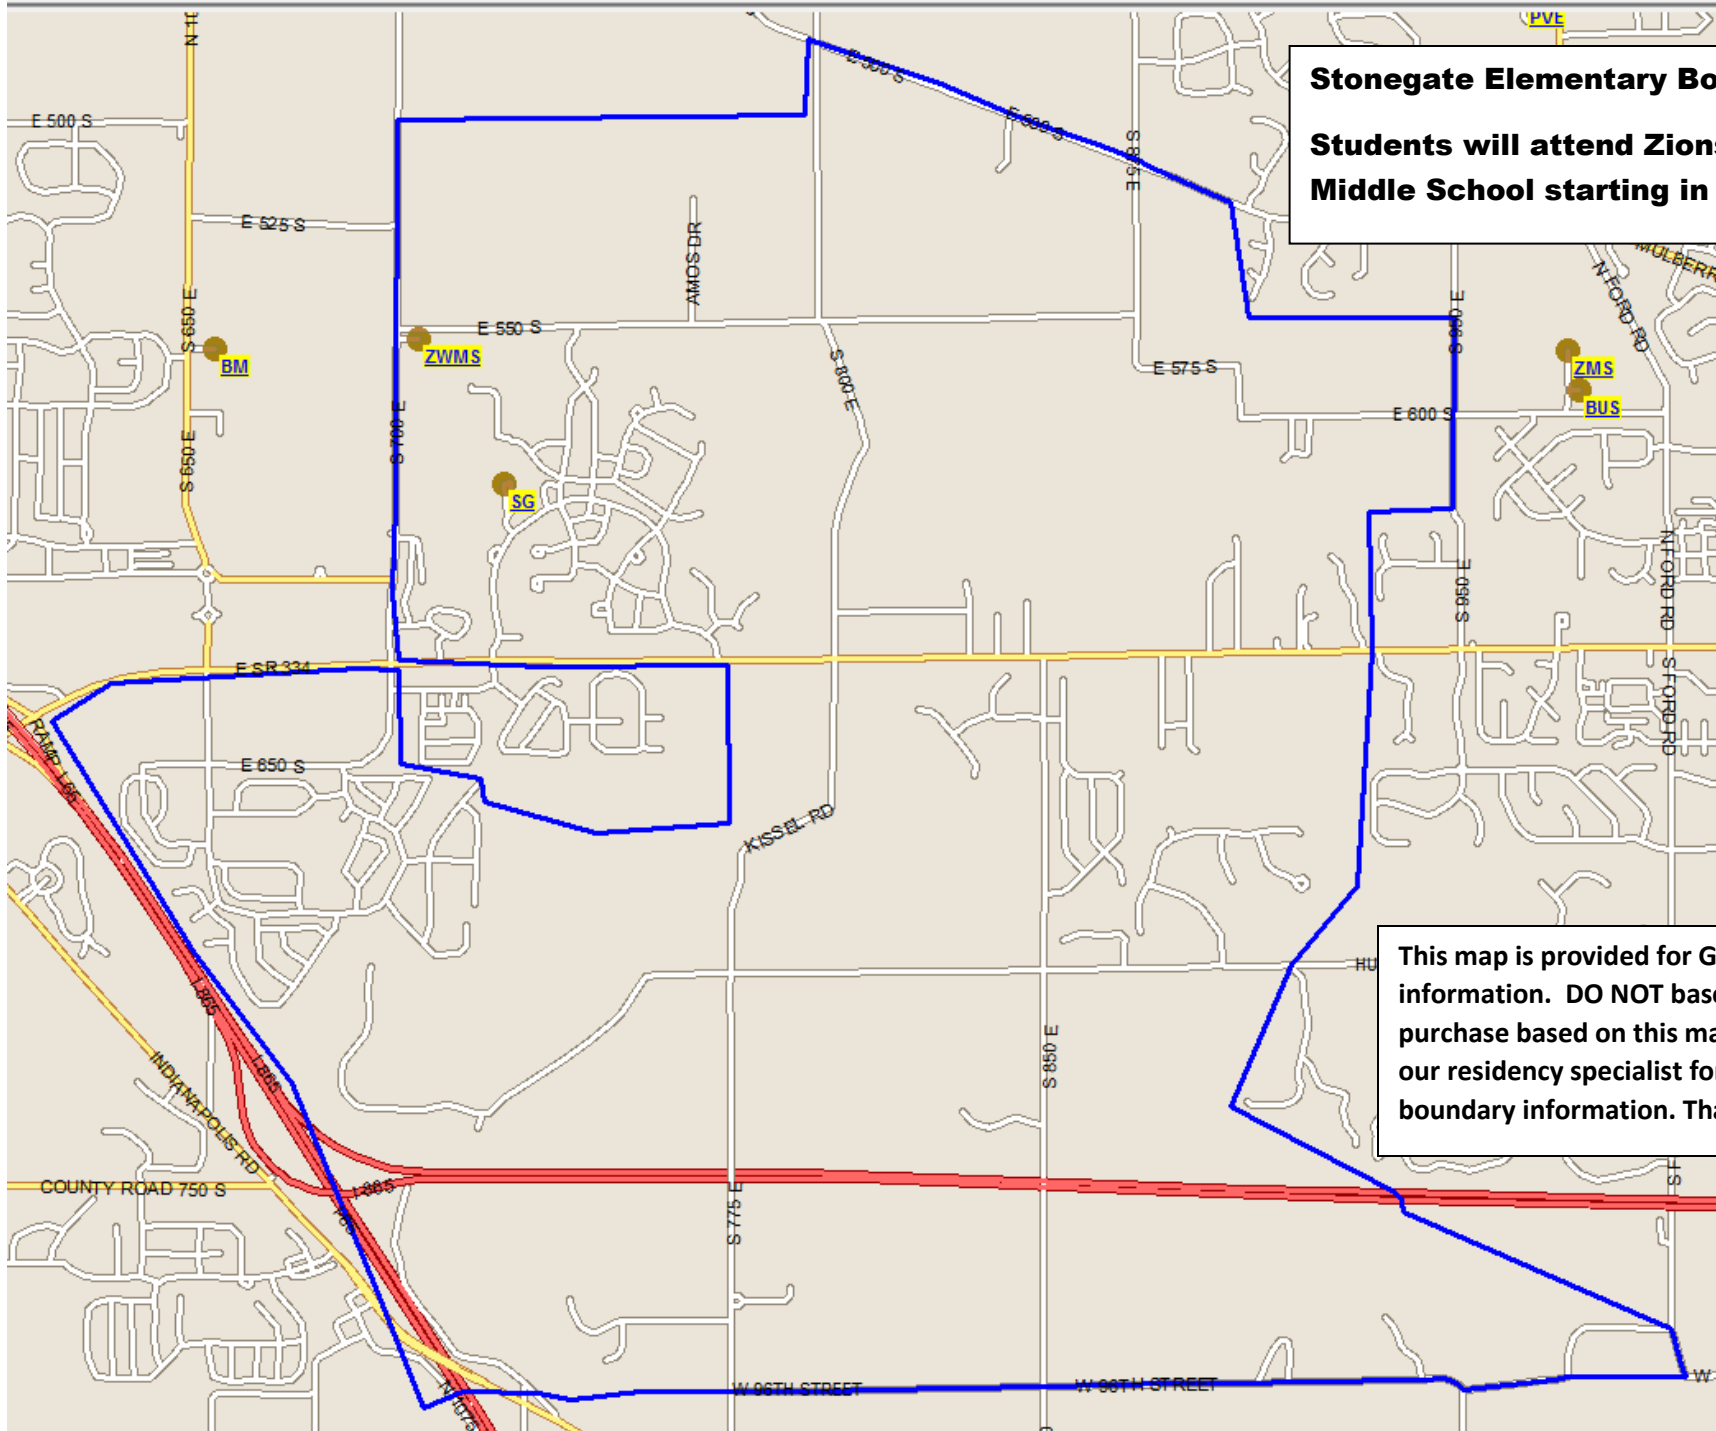

Stonegate Elementary Boundary
Students will attend Zionsville West Middle School starting in 5th grade.

This map is provided for GENERAL information. DO NOT base a real estate purchase based on this map. Please contact our residency specialist for definitive boundary information. Thank you.