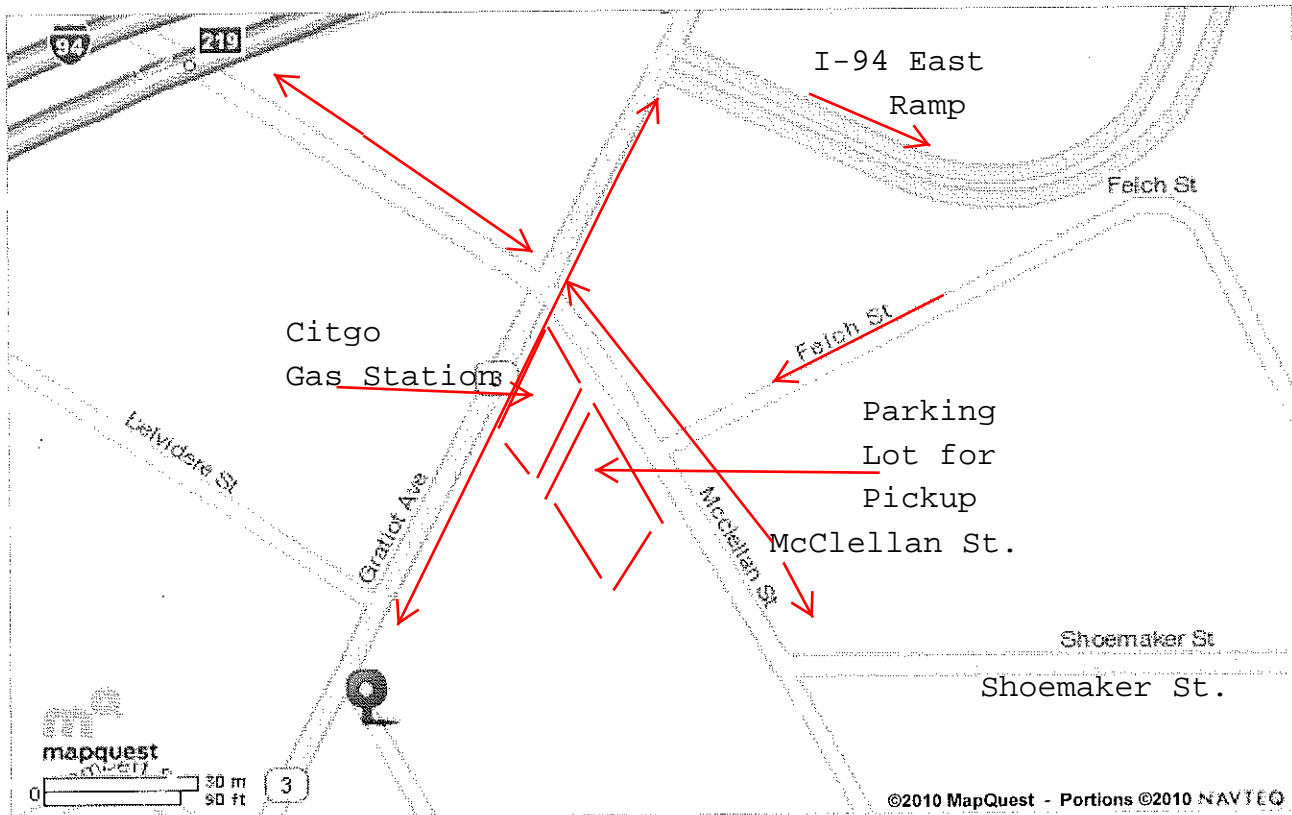

Map of:
9200 Gratiot Ave
Detroit, MI 48213-3858

Notes

Detroit Cristo Rey High School
Eastside Pick-up/Drop-off
Location.

All rights reserved. Use subject to [License/Copyright](#)

Directions and maps are informational only. We make no warranties on the accuracy of their content, road conditions or route usability or expeditiousness. You assume all risk of use. MapQuest and its suppliers shall not be liable to you for any loss or delay resulting from your use of MapQuest. Your use of MapQuest means you agree to our [Terms of Use](#)

We pick up students at 6:40AM in our bus in the parking lot behind the Citgo Gas station at the corner of Gratiot and McClellan beginning Monday August 31st. Please ensure that your child arrives no later than 6:55AM. The bus will depart promptly at 7AM in order to get the students to school on time. The drivers are instructed to depart at 7AM sharp! We will also not turn around to pick up stragglers if you arrive late so PLEASE be on time. Please plan on meeting the bus when it arrives at the end of the day. If our drivers wait more than 10 minutes on a recurring basis for your child to be picked up the child may be prohibited from riding the bus. Please be considerate of the bus driver's time and our free service to you. If you have questions please call Mr. Reuben Metreger at 313-670-3876.