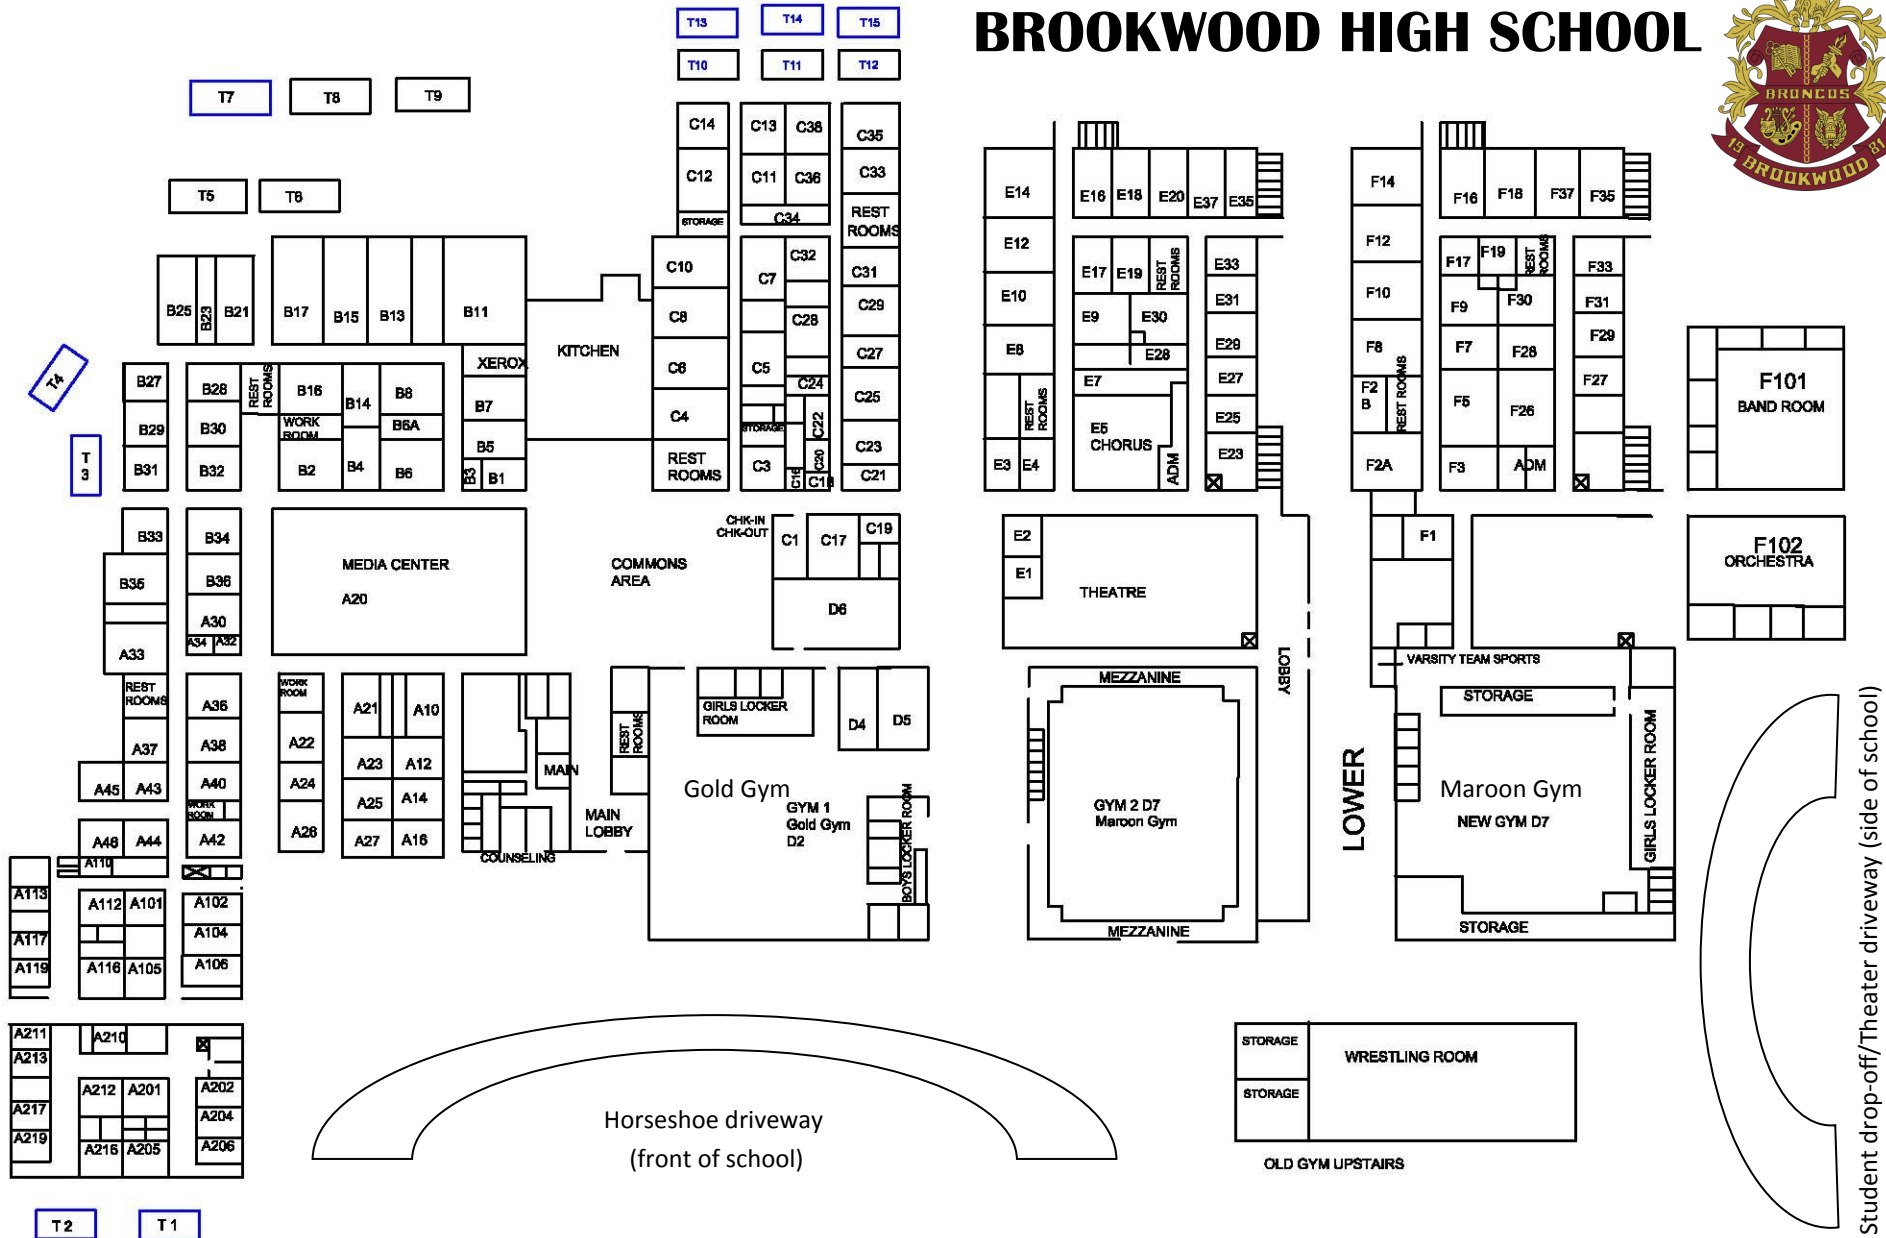

MAP OF BROOKWOOD HIGH SCHOOL

Student drop-off/Theater driveway (side of school)

Effective: July 2012
Revised 7/25/2013—M. Kelly