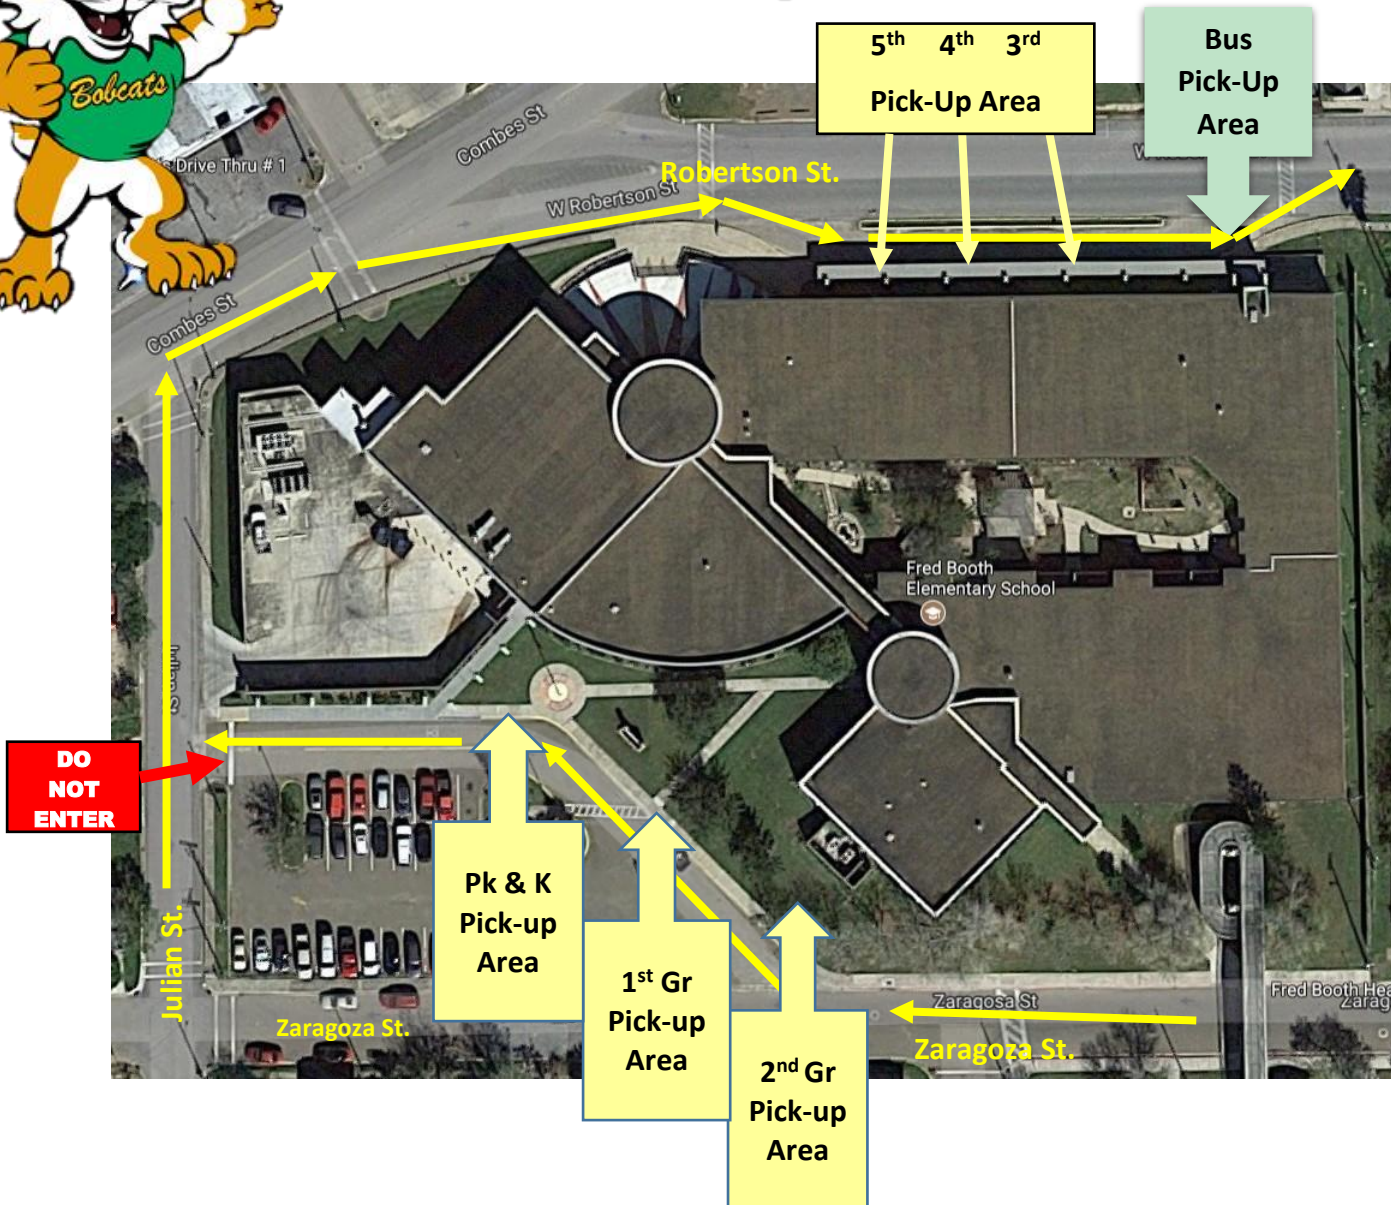

Fred Booth Elementary

Dismissal Map

Pick-Up Procedures

- Parent drive-thru traffic ONLY. Please drive up to the *Designated Pick-up area*.
- In order to ensure student safety, please DO NOT exit your car. Your child will be walked to your car.
- Your child will EXIT and ENTER your car through the passenger side ONLY.
- 3rd, 4th, & 5th Grade students with younger siblings may be picked up in the front of the school, but MUST remain with their siblings and their teacher at all times.
- Parents and student must walk on the crosswalk ONLY and not walk through traffic or parked cars.
- Please DO NOT stand and wait for your child in the grass.
-NO cell phone use at any time.
-Please follow ALL traffic rules and traffic directions from campus personnel.