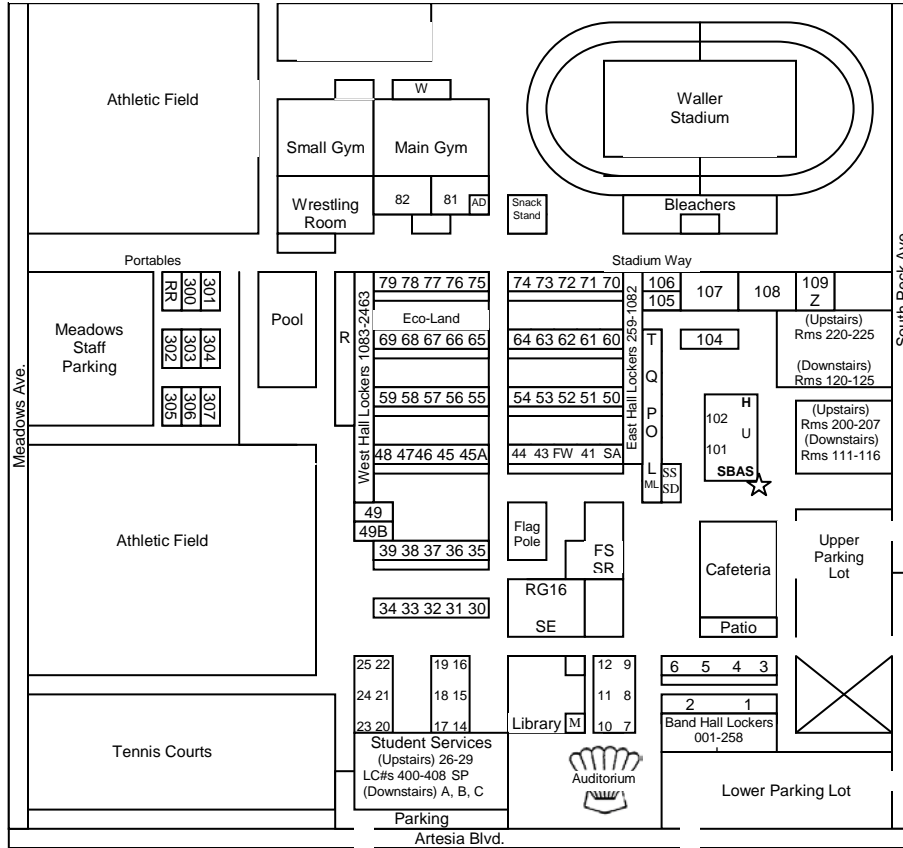

# Mira Costa Campus Map

☆ South Bay Adult School Office