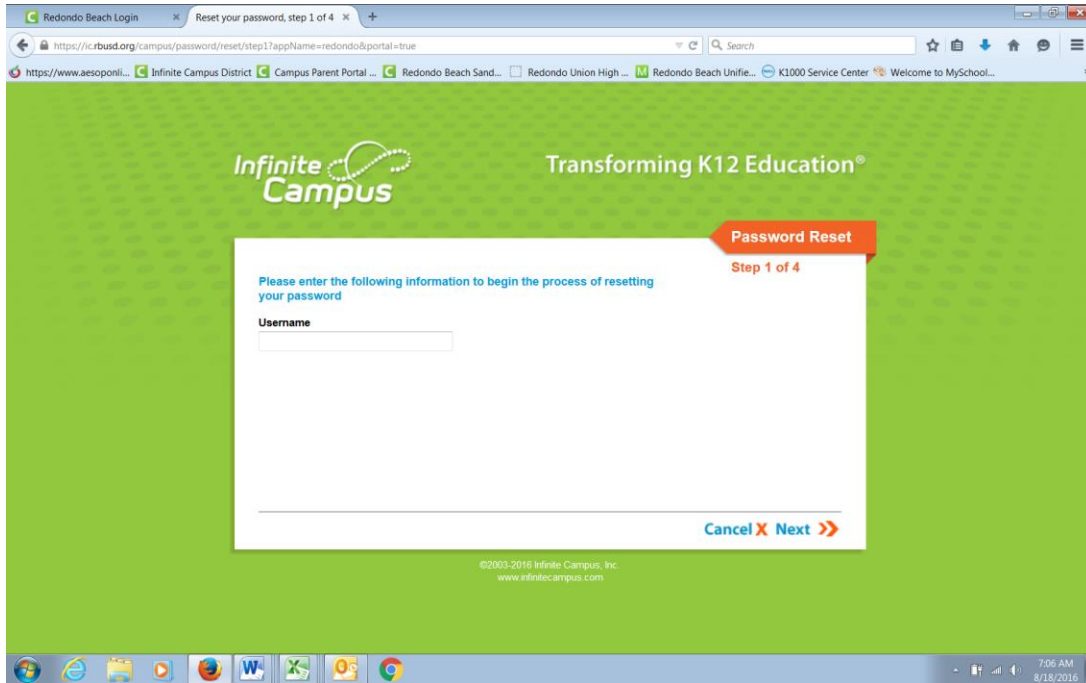

Step 3: Forgot Password?: Enter Username, and then you will receive a message or...

Forgot Username? Enter your email address that is associated with your portal. This is the email address that you used when you entered in the “like” and “dislike” pictures.