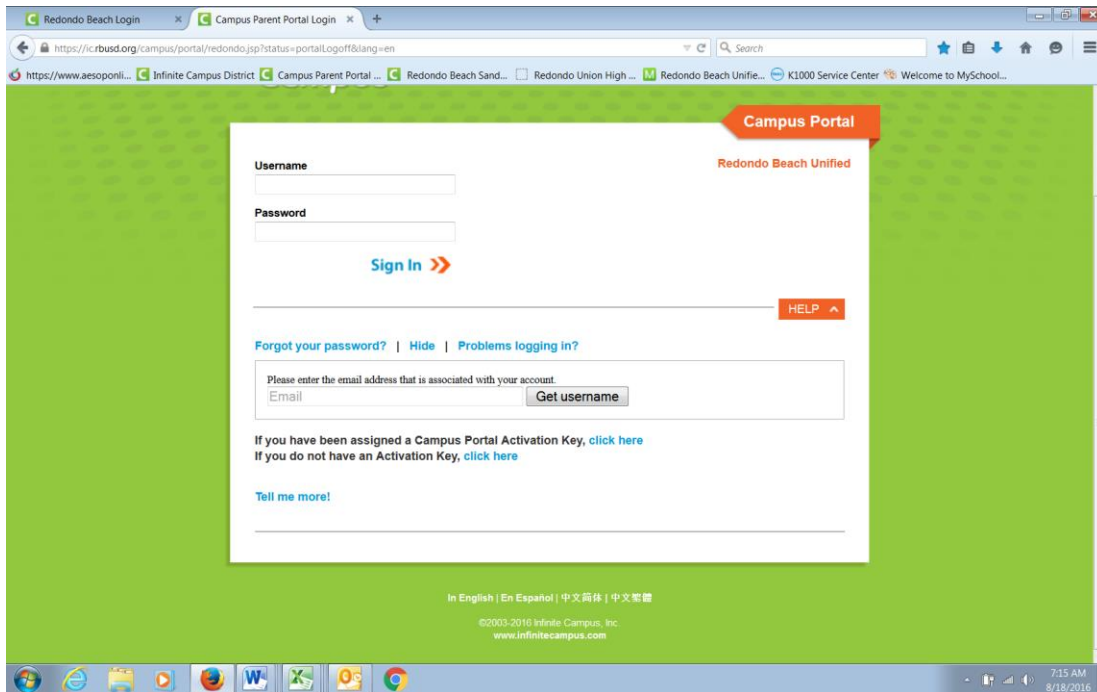

Parent Portal Log-in Instructions (Forgotten Username or Password)

Access the Infinite Campus Parent Portal at:

<https://ic.rbusd.org/campus/portal/redondo.jsp>

Step 1: Click on Help

Step 2: Click on Forgot Password or Forgot Username.

Step 3: Forgot Password?: Enter Username, and then you will receive a message or...

Forgot Username? Enter your email address that is associated with your portal. This is the email address that you used when you entered in the “like” and “dislike” pictures.