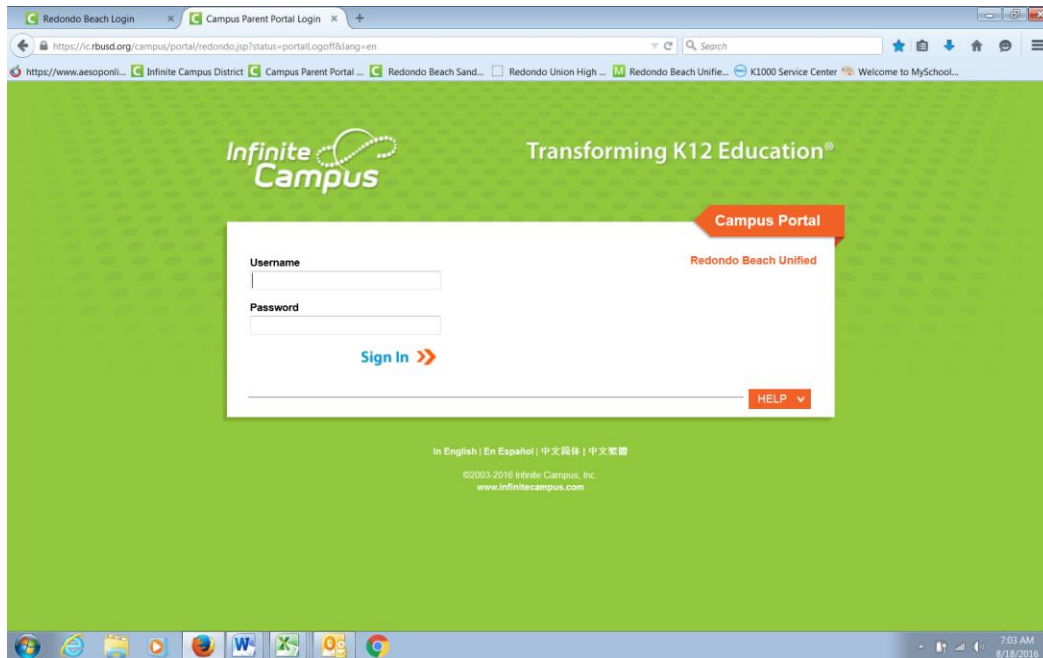

Parent Portal Log-in Instructions (Forgotten Username or Password)

Access the Infinite Campus Parent Portal at:

<https://ic.rbusd.org/campus/portal/redondo.jsp>

Step 1: Click on Help

Step 2: Click on Forgot Password or Forgot Username.