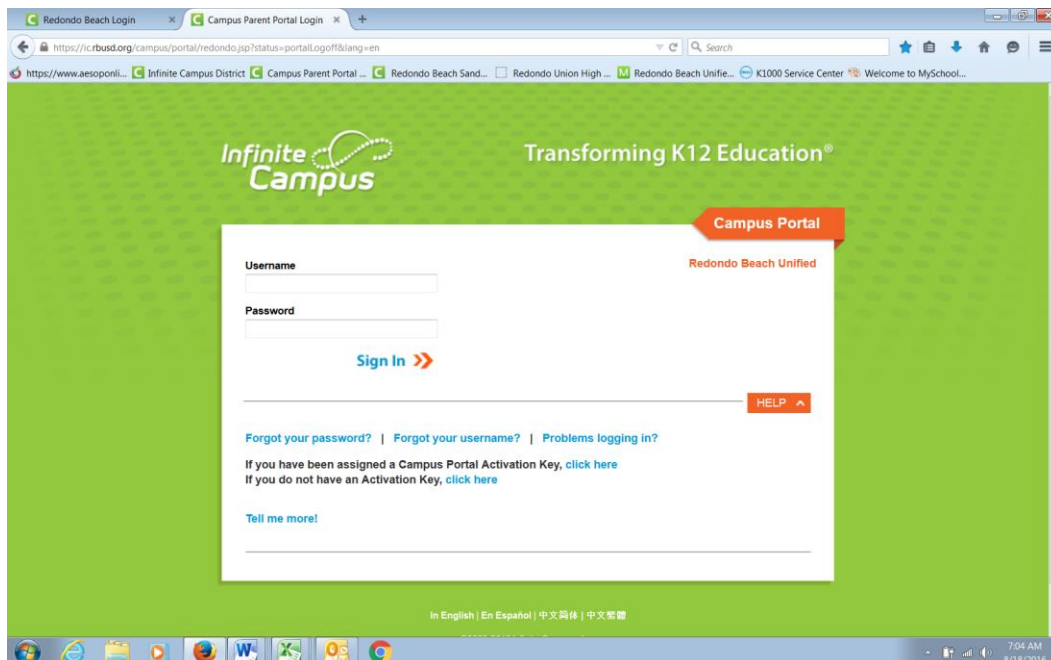

Parent Portal Log-in Instructions (Forgotten Username or Password)

Access the Infinite Campus Parent Portal at:

<https://ic.rbusd.org/campus/portal/redondo.jsp>

Step 1: Click on Help

Step 2: Click on Forgot Password or Forgot Username.