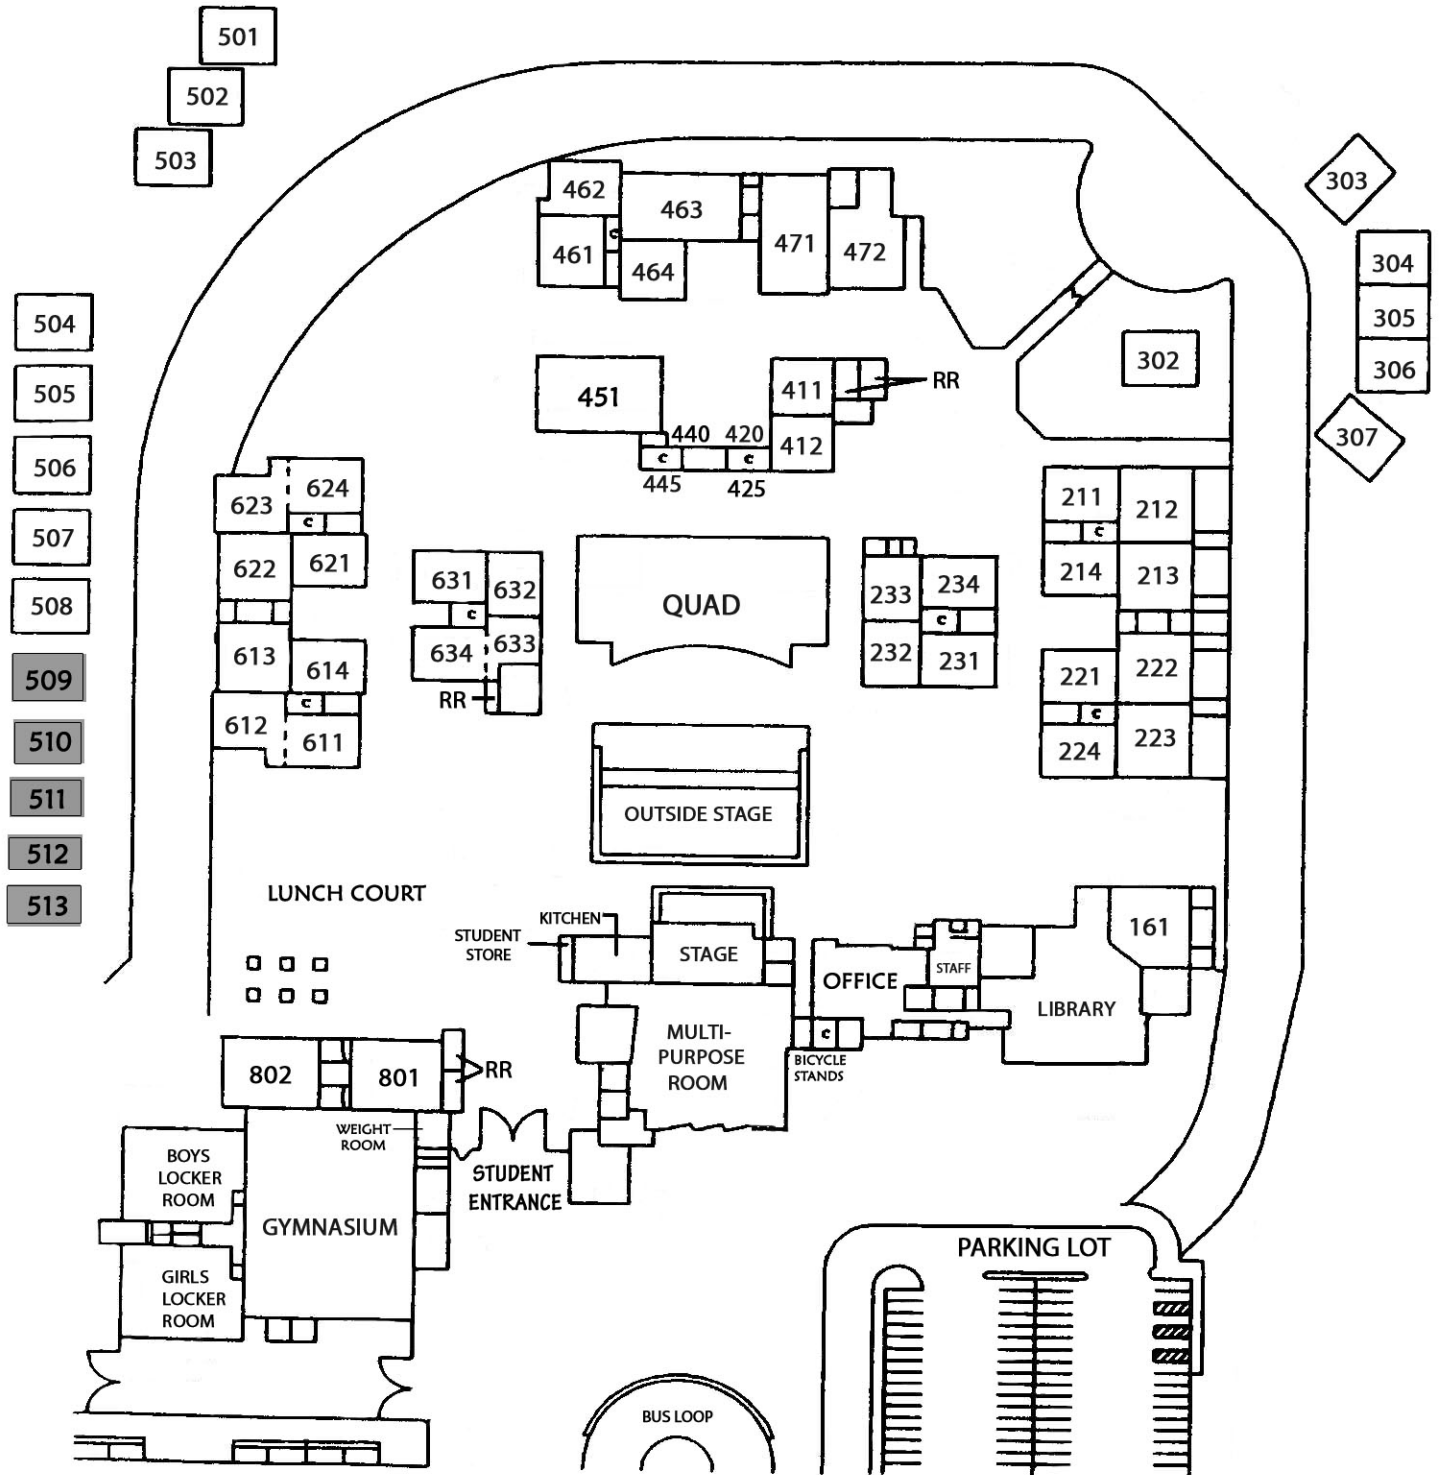

LA MESA JUNIOR HIGH SCHOOL CAMPUS DIRECTORY

LEGEND:
 RR=RESTROOM
 C=CONFERENCE ROOM