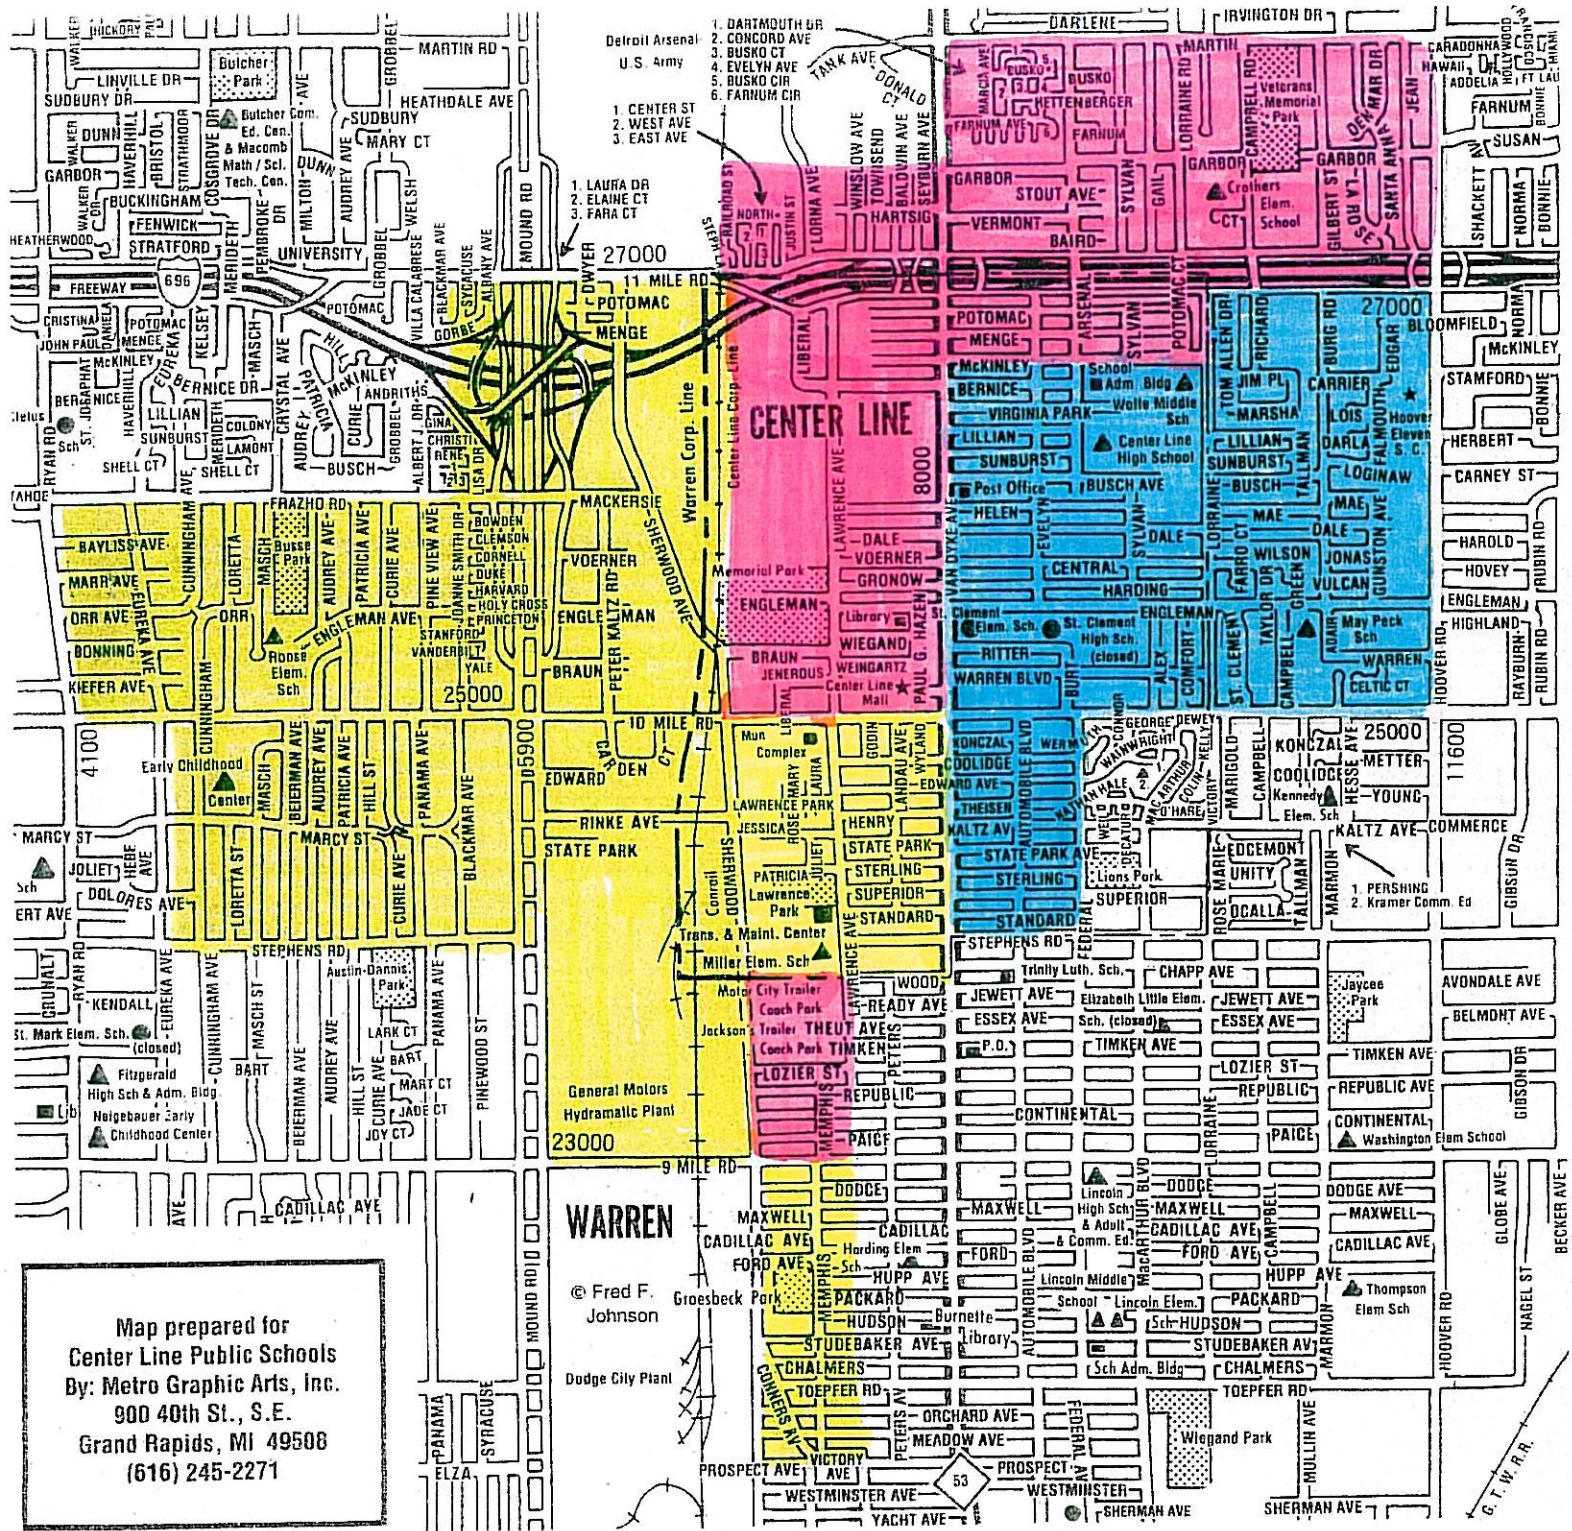

CENTER LINE PUBLIC SCHOOLS

Map prepared for
Center Line Public Schools
 By: Metro Graphic Arts, Inc.
 900 40th St., S.E.
 Grand Rapids, MI 49508
 (616) 245-2271

Admin. Bldg./Ellis
 26400 Arsenal
 Center Line, MI 48015
 586-510-2000

Center Line High School
 26300 Arsenal
 Center Line, MI 48015
 586-510-2100

Wolfe Middle School
 8640 McKinley
 Center Line, MI 48015
 586-510-2300

Crothers Elementary
 27401 Campbell
 Warren, MI 48093
 586-510-2400

Peck Elementary
 11300 Engleman
 Warren, MI 48089
 586-510-2600

Transportation & Maintenance Bldg.
 23901 Lawrence
 Center Line, MI 48015
 586-510-2090

Early Childhood Center (Ladd Bldg.)
 24580 Cunningham
 Warren, MI 48093
 586-510-2800