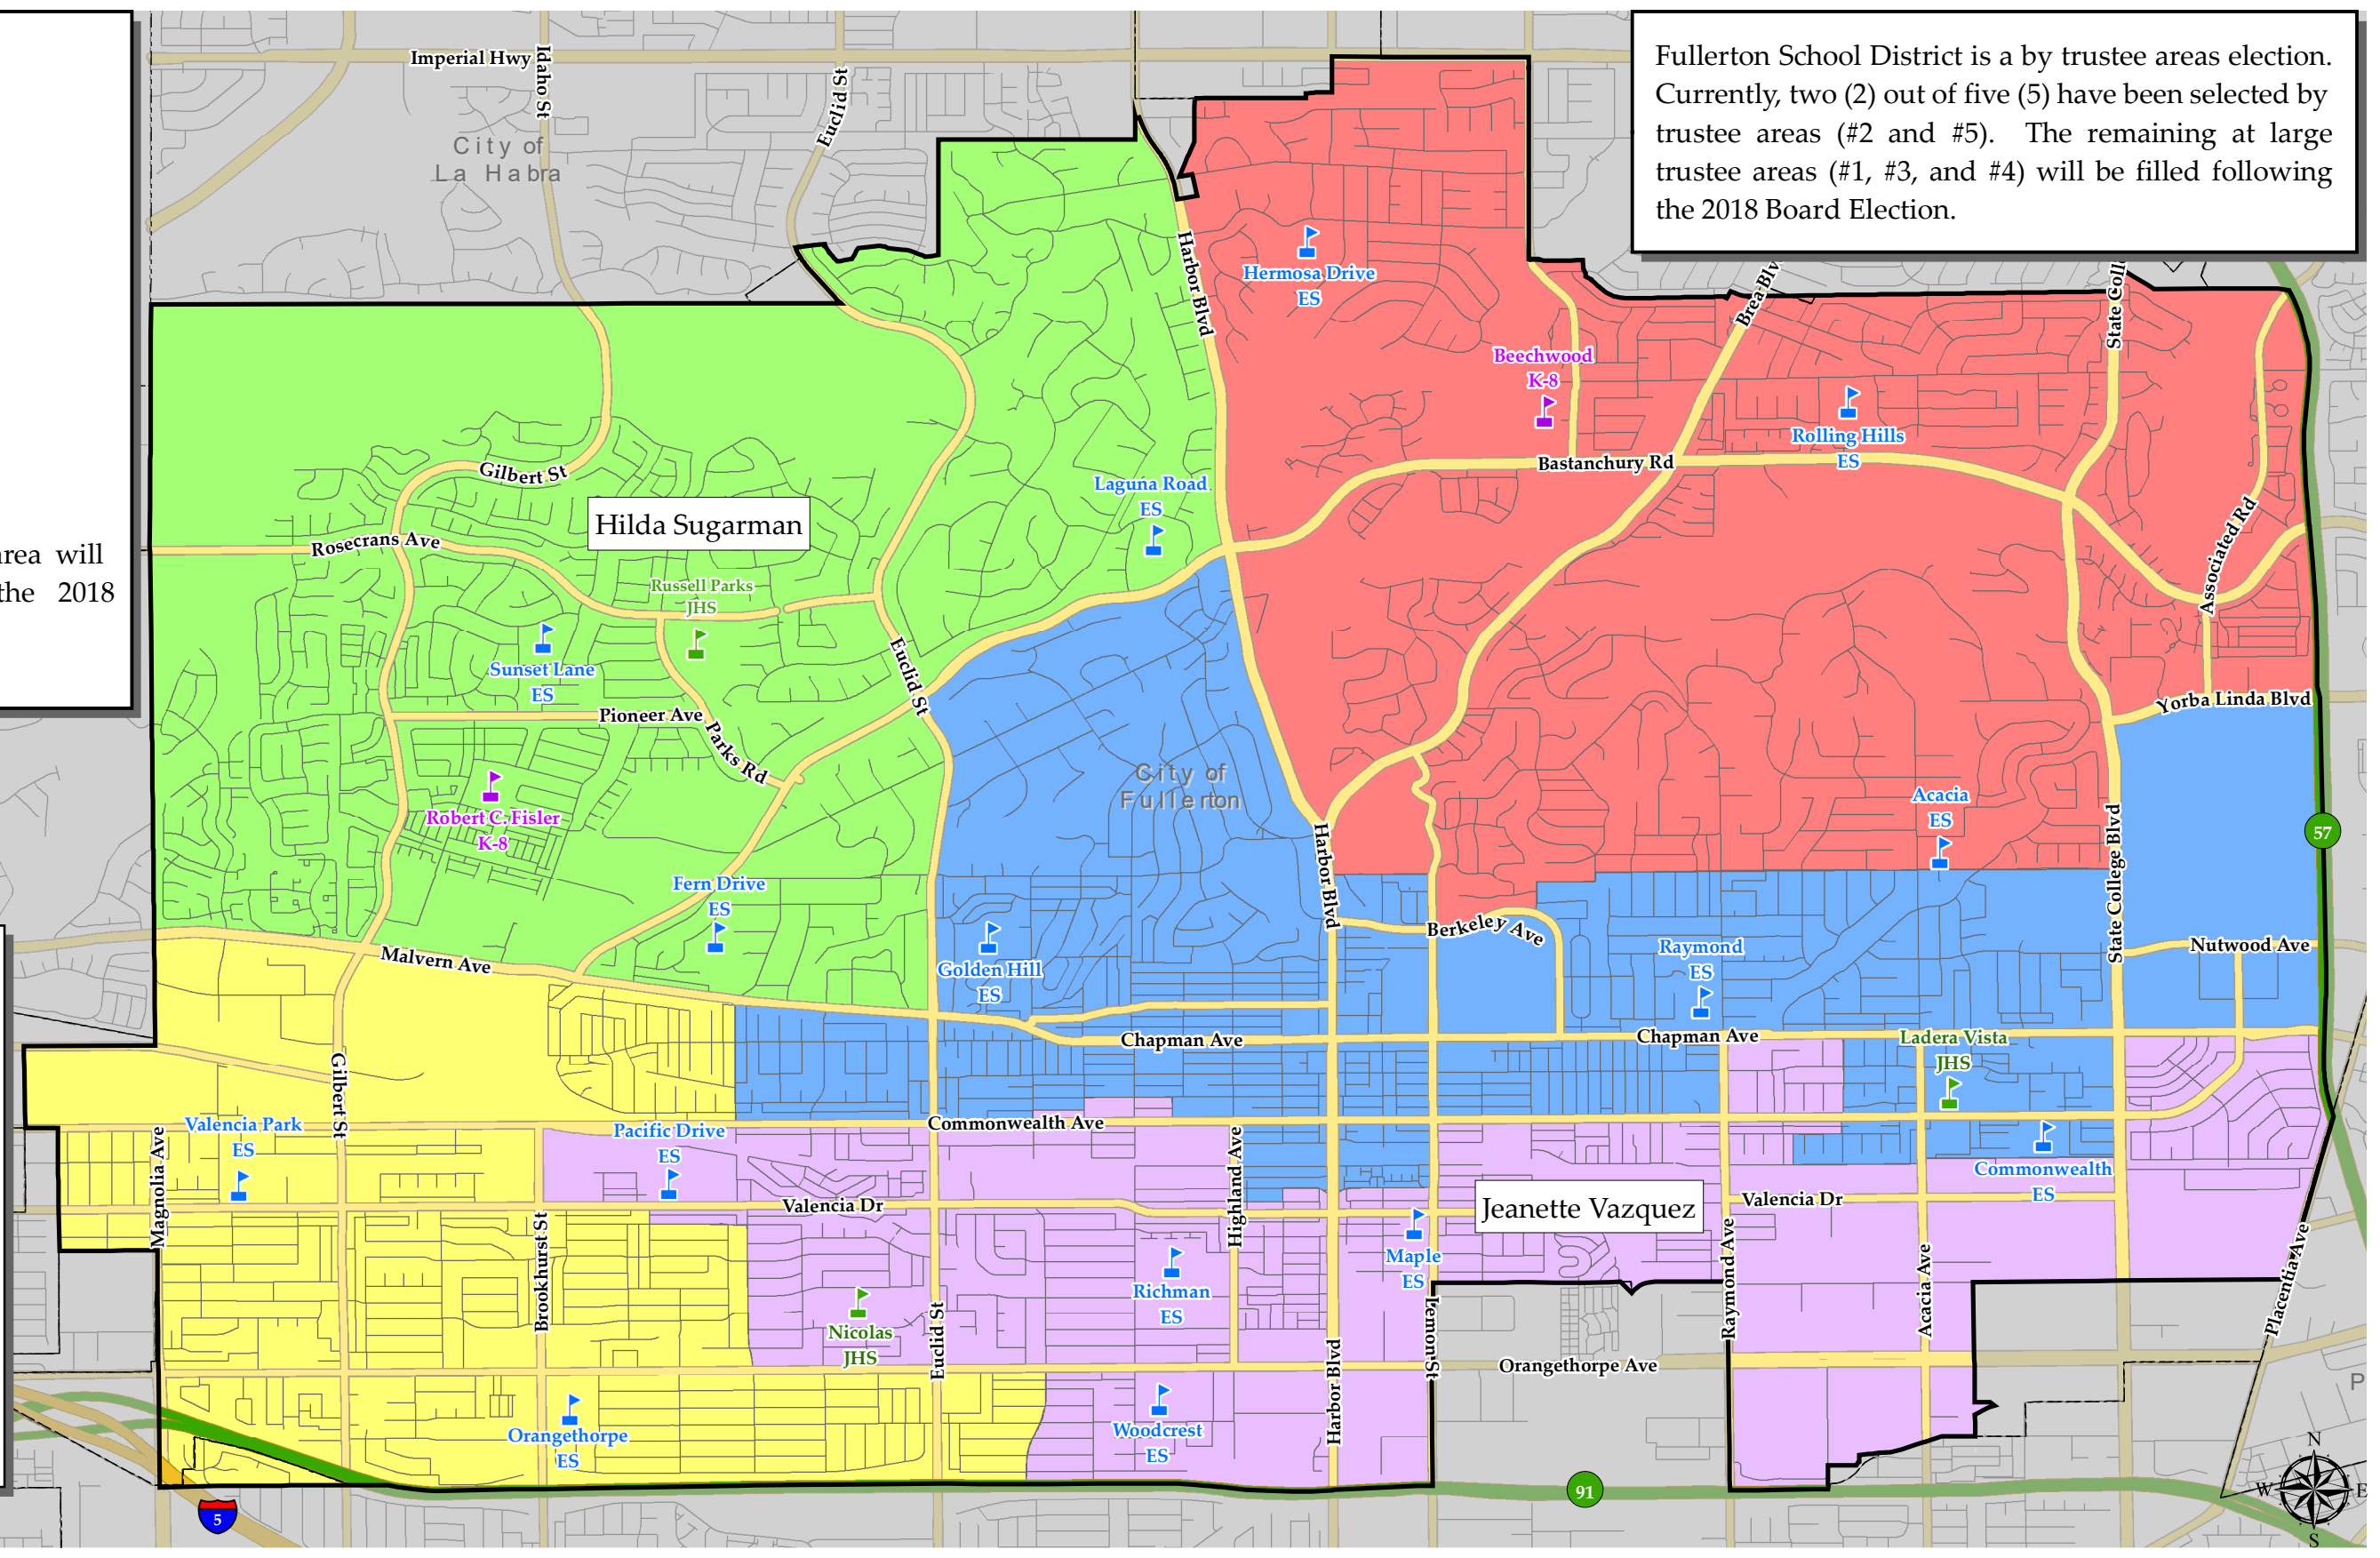

- Beverly Berryman
- Janny Meyer
- Chris Thompson

Transition to by Trustee area will be complete following the 2018 Board election.

Fullerton School District is a by trustee areas election. Currently, two (2) out of five (5) have been selected by trustee areas (#2 and #5). The remaining at large trustee areas (#1, #3, and #4) will be filled following the 2018 Board Election.

Legend

- Fullerton School District
- Neighboring School Districts
- City Boundaries

School Facilities

- Elementary Schools
- Junior High Schools
- K-8 Schools

Trustee Areas

- Trustee Area 1
- Trustee Area 2
- Trustee Area 3
- Trustee Area 4
- Trustee Area 5