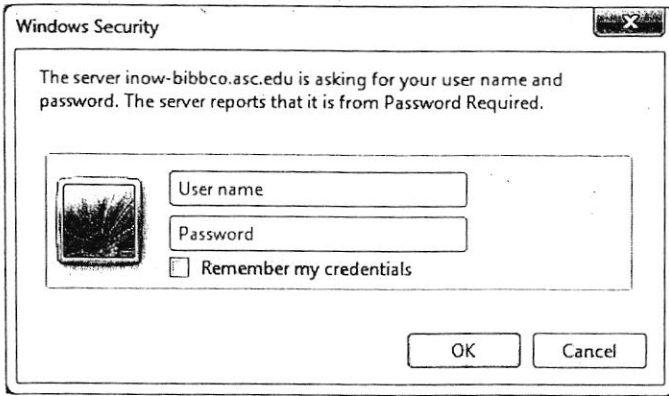

Student Access to INOW Home Portal
SY 2017/2018

Open an internet browser. In the address box, type **inow-bibbco.asc.edu/informationnow**. A security authentication window similar to the one below will appear. (The box may be slightly different depending on your browser.)