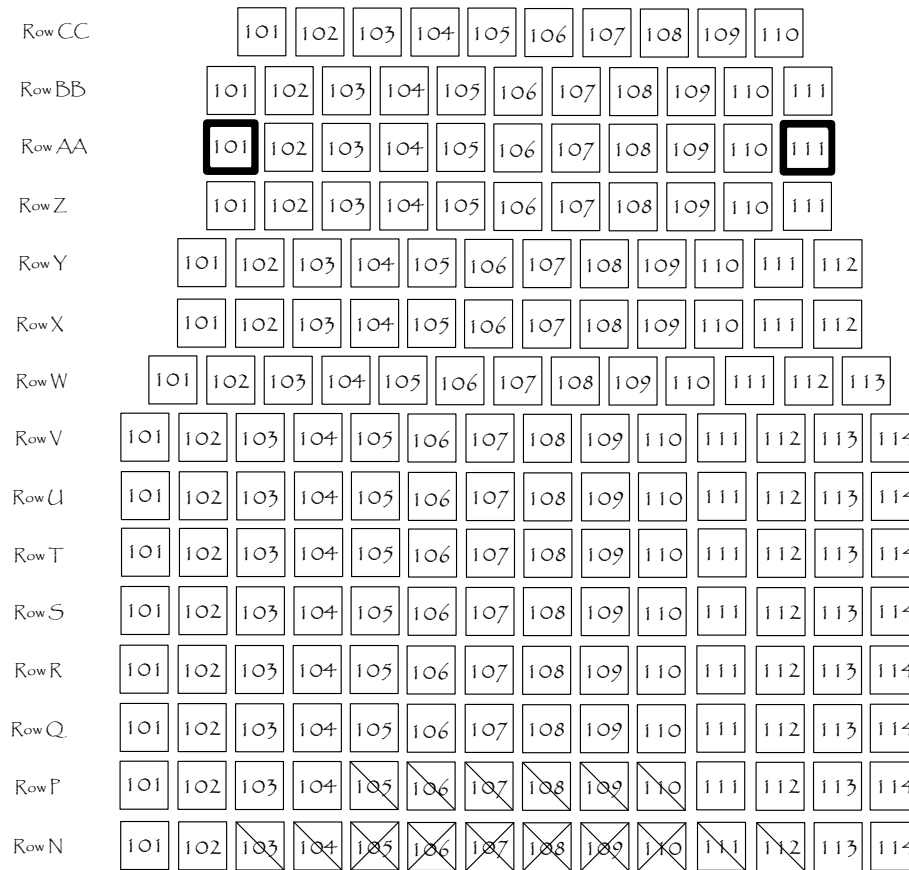

Bordentown Performing Arts Center
Terrace Level Seating Chart

Exit into lobby

Rows A thru M

Stage

Seats marked with X are unusable
Seats marked with \ are obstructed view
Seats in bold are handicap accessible (movable armrests)