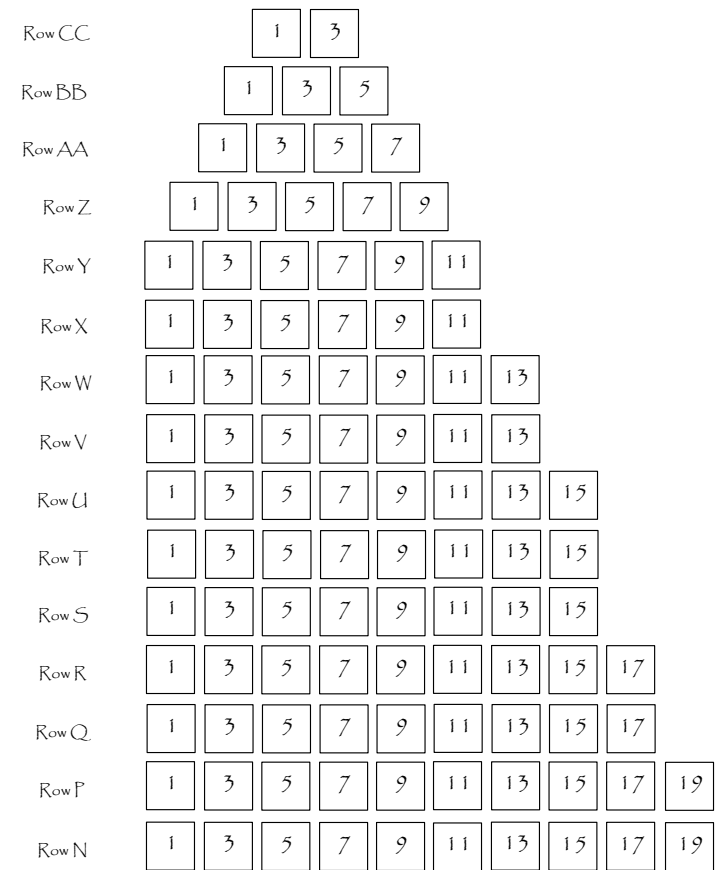

Bordentown Performing Arts Center
Terrace Level Seating Chart

Exit into lobby

Rows A thru M

Stage

Seats marked with X are unusable
Seats marked with \ are obstructed view
Seats in bold are handicap accessible (movable armrests)