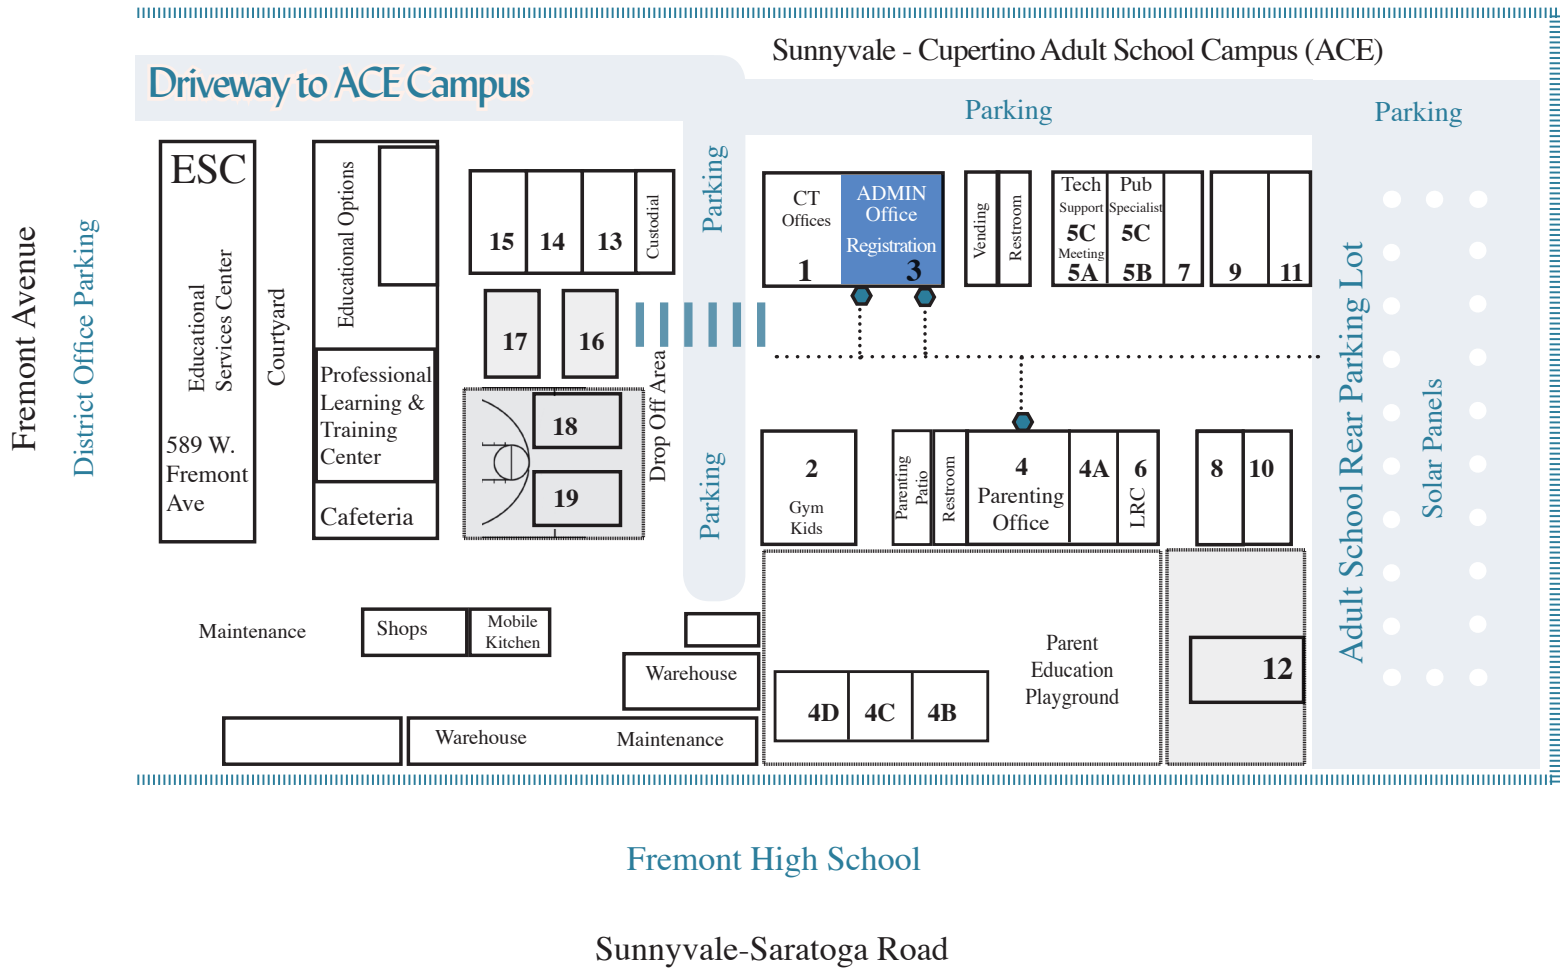

ACE Campus Site Map

English Language Learners (ESL) and
Citizenship Classes

www.ace.fuhsd.org

408 522-2700

ACE Sunnyvale-Cupertino Adult School
(Main Campus -ACE)
591 W. Fremont Avenue
Sunnyvale CA 94087 (408) 522-2700