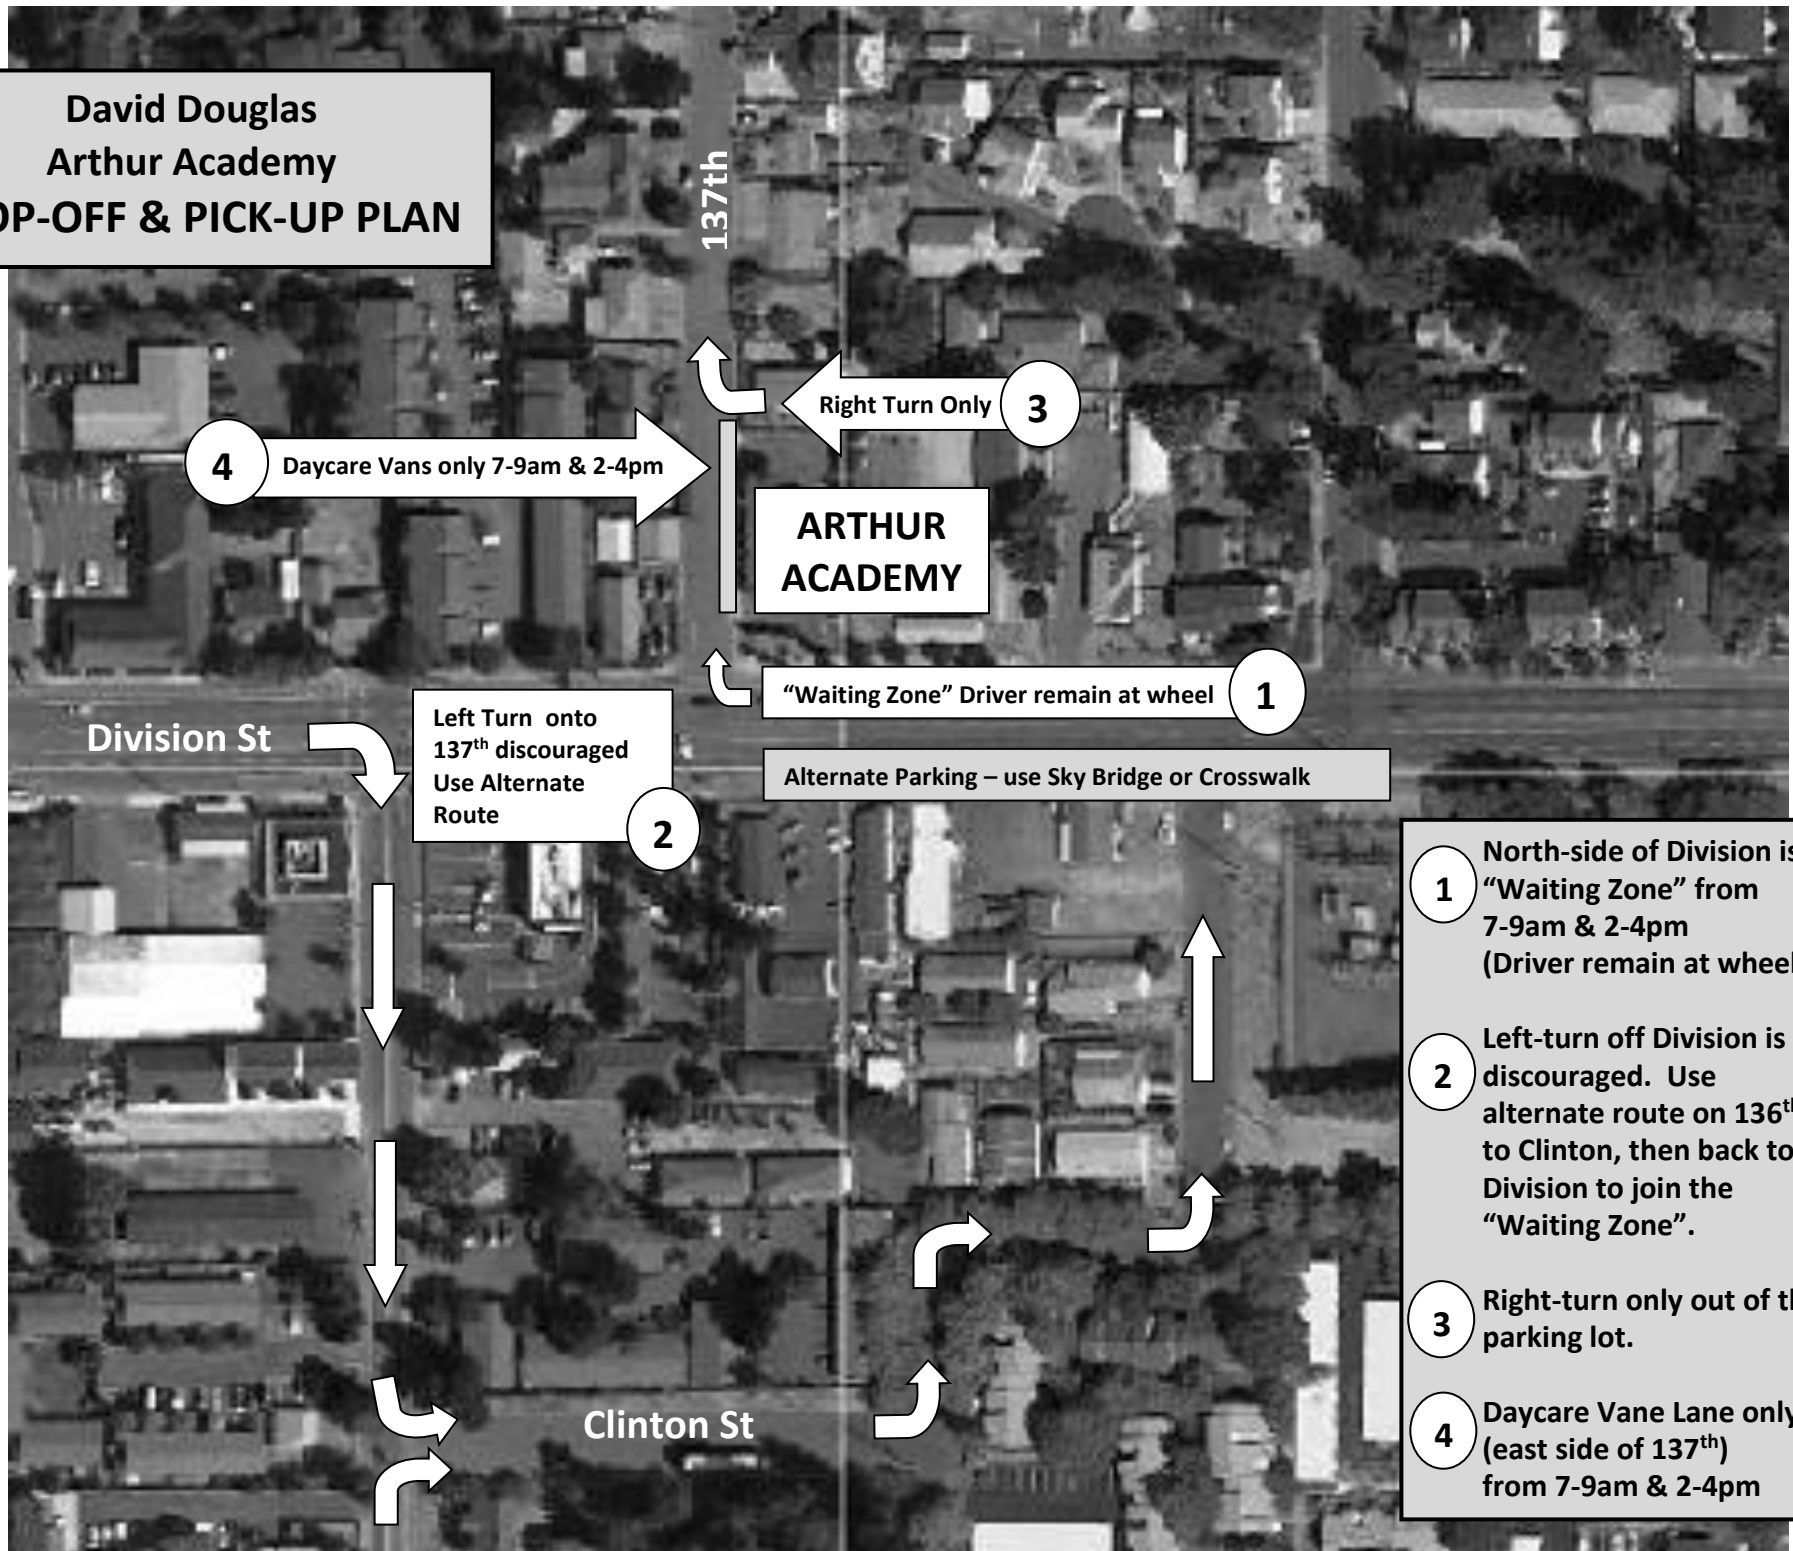

**David Douglas  
Arthur Academy  
DROP-OFF & PICK-UP PLAN**

- 1** North-side of Division is a "Waiting Zone" from 7-9am & 2-4pm (Driver remain at wheel)
- 2** Left-turn off Division is discouraged. Use alternate route on 136<sup>th</sup> to Clinton, then back to Division to join the "Waiting Zone".
- 3** Right-turn only out of the parking lot.
- 4** Daycare Vane Lane only (east side of 137<sup>th</sup>) from 7-9am & 2-4pm