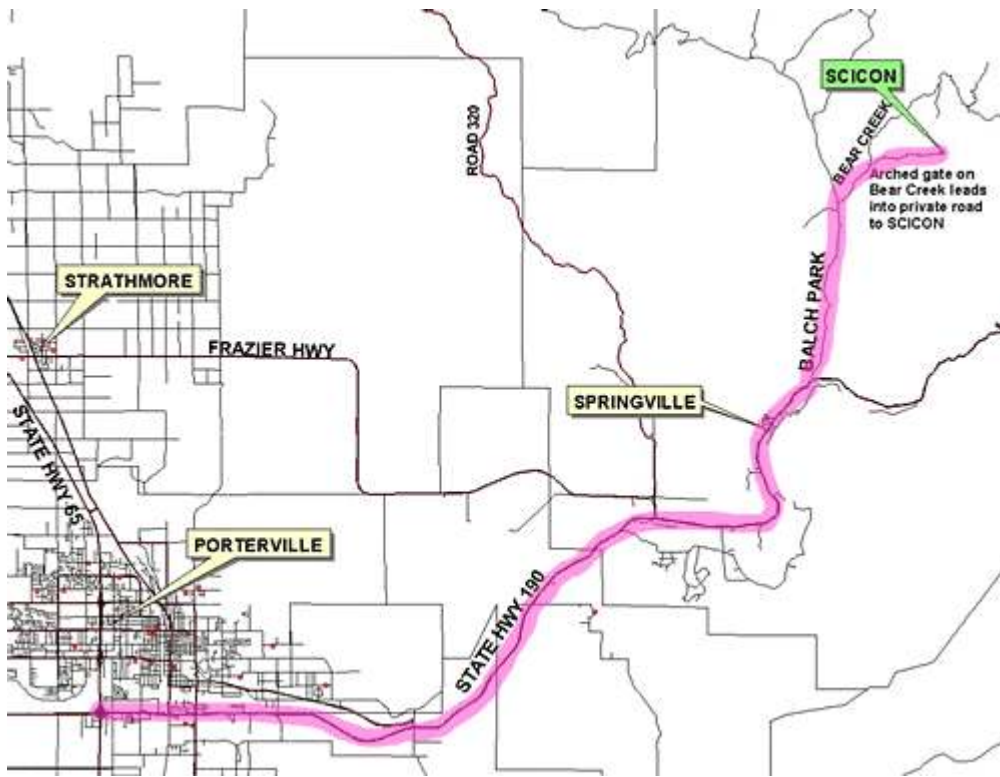

Driving Directions to SCICON

From Porterville, take Highway 190 East to Springville.
Turn left on Balch Park Road.
Drive 3 miles and turn right on Bear Creek Road.
Drive 3 miles to the SCICON entrance gate.