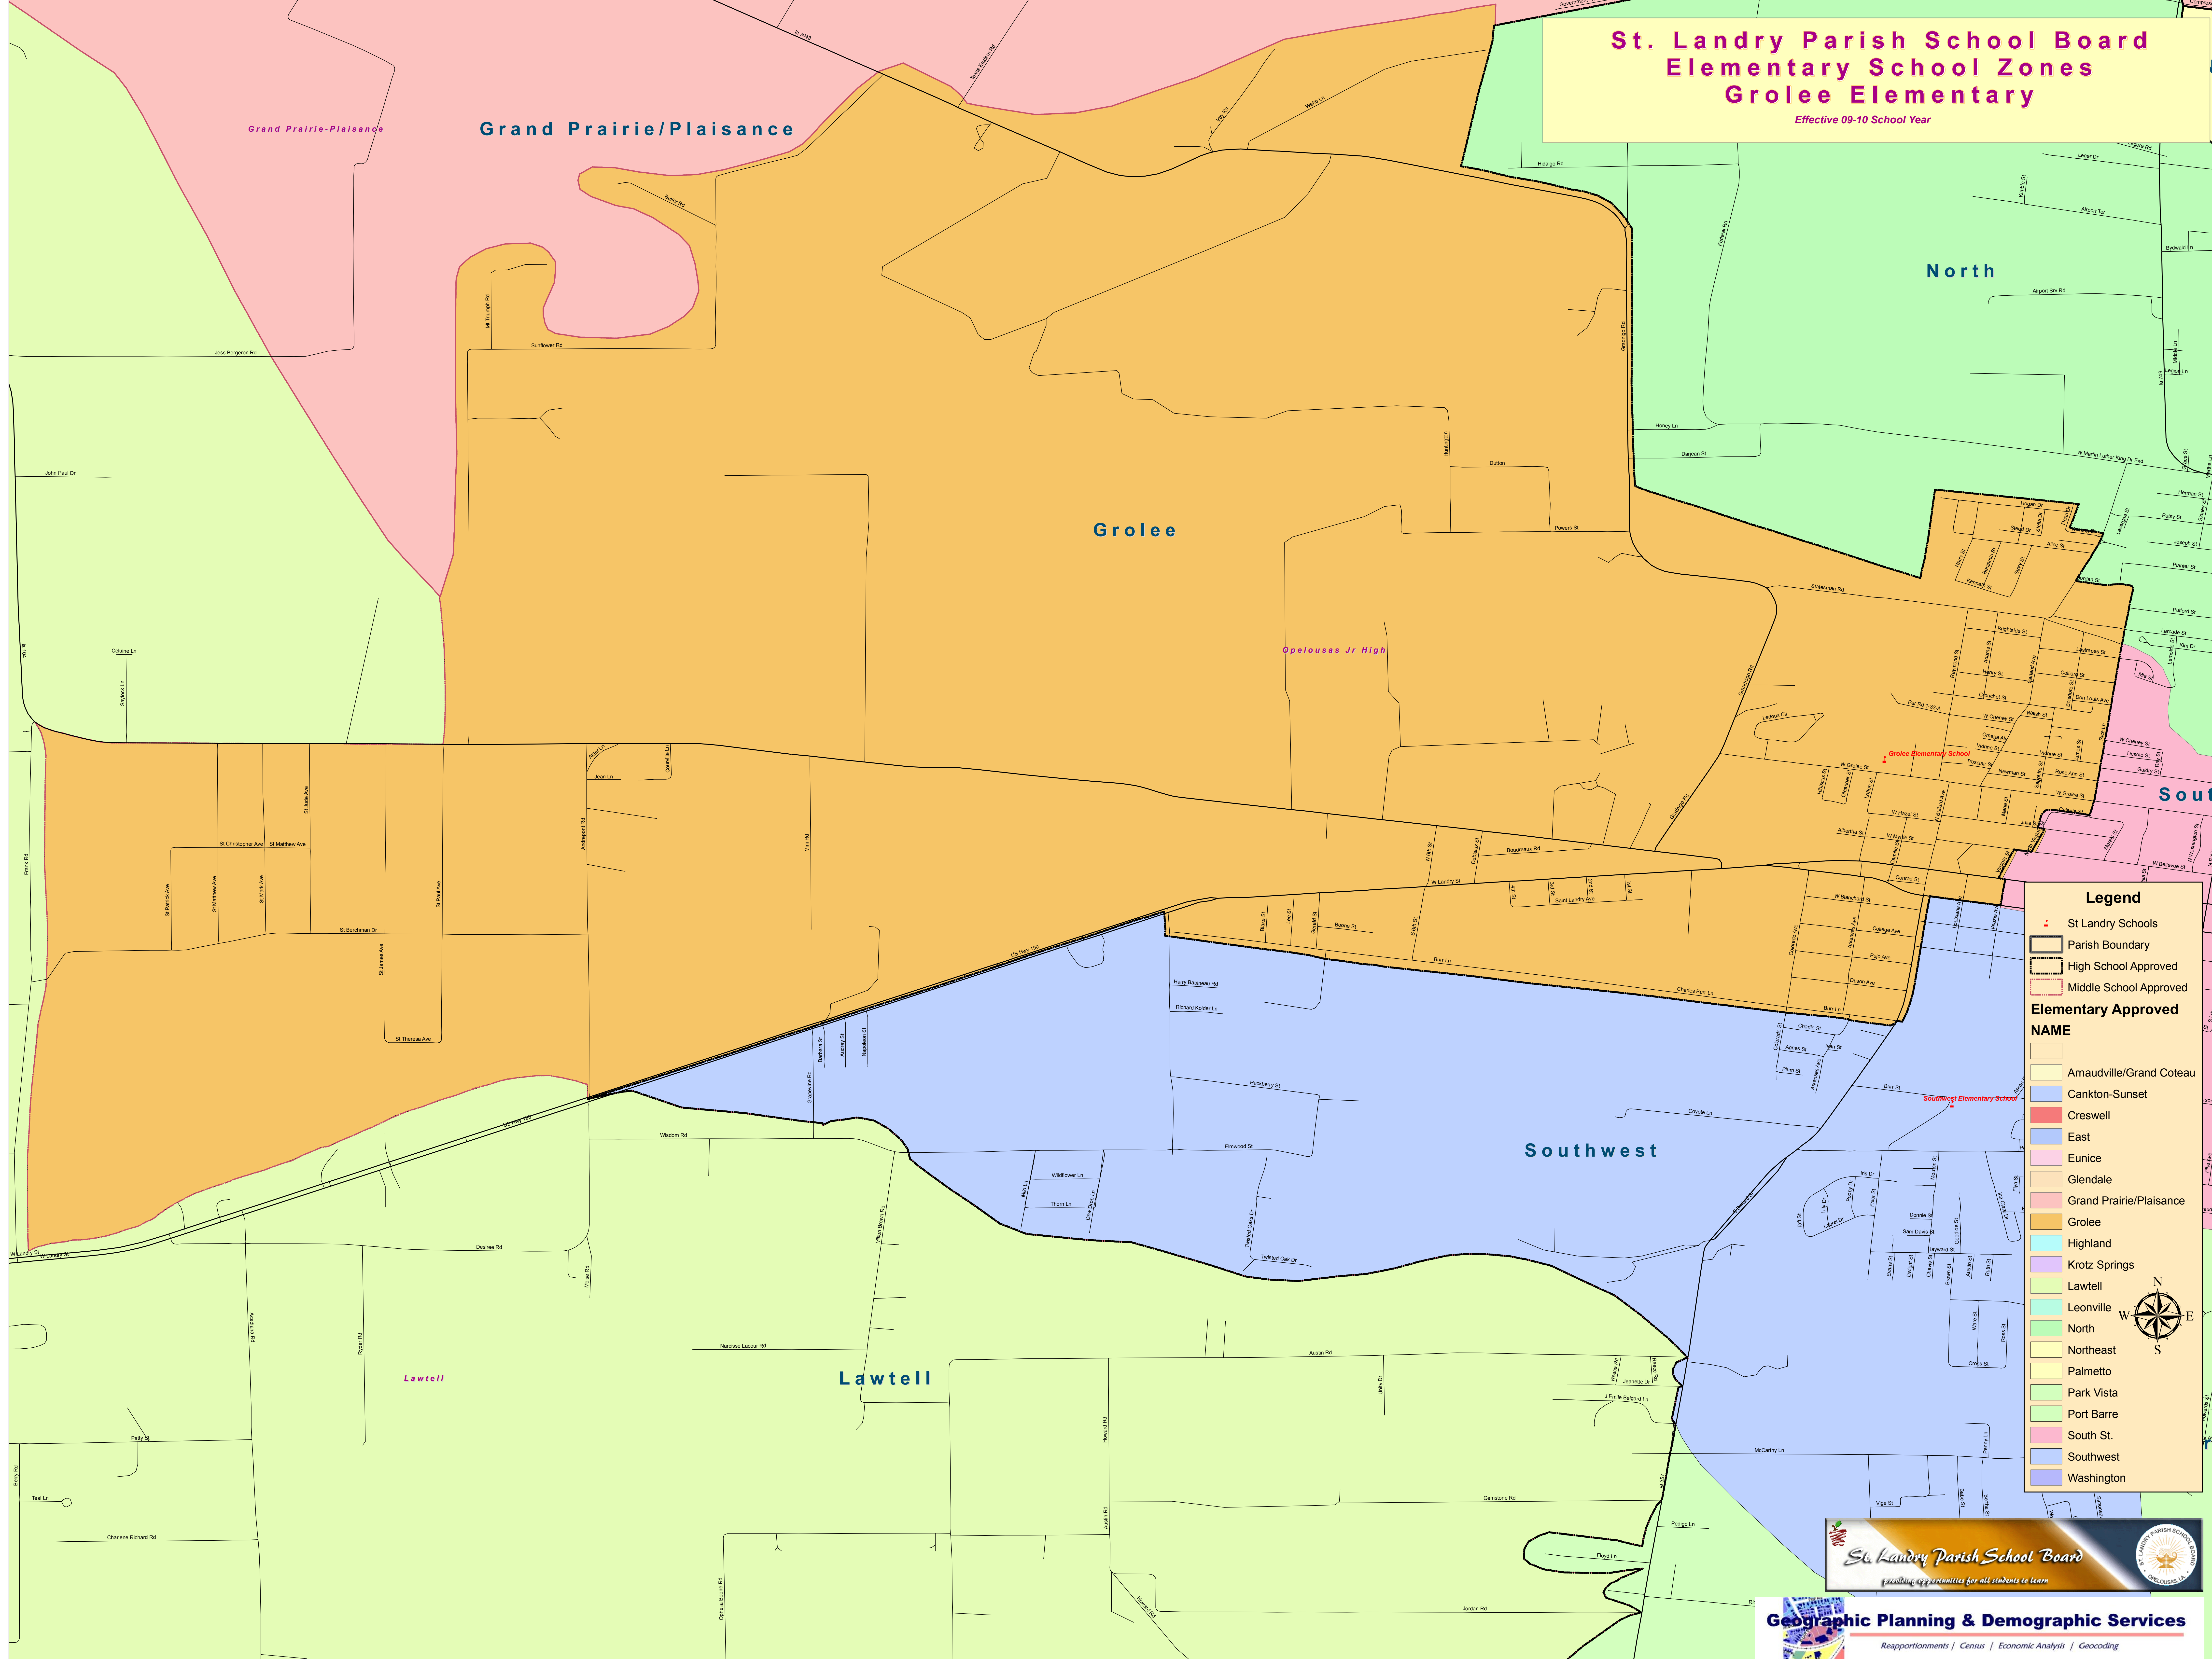

# St. Landry Parish School Board Elementary School Zones Grolee Elementary

Effective 09-10 School Year

**Legend**

- St Landry Schools
- Parish Boundary
- High School Approved
- Middle School Approved

**Elementary Approved**

**NAME**

- Arnaudville/Grand Coteau
- Cankton-Sunset
- Creswell
- East
- Eunice
- Glendale
- Grand Prairie/Plaisance
- Grolee
- Highland
- Krotz Springs
- Lawtell
- Leonville
- North
- Northeast
- Palmetto
- Park Vista
- Port Barre
- South St.
- Southwest
- Washington