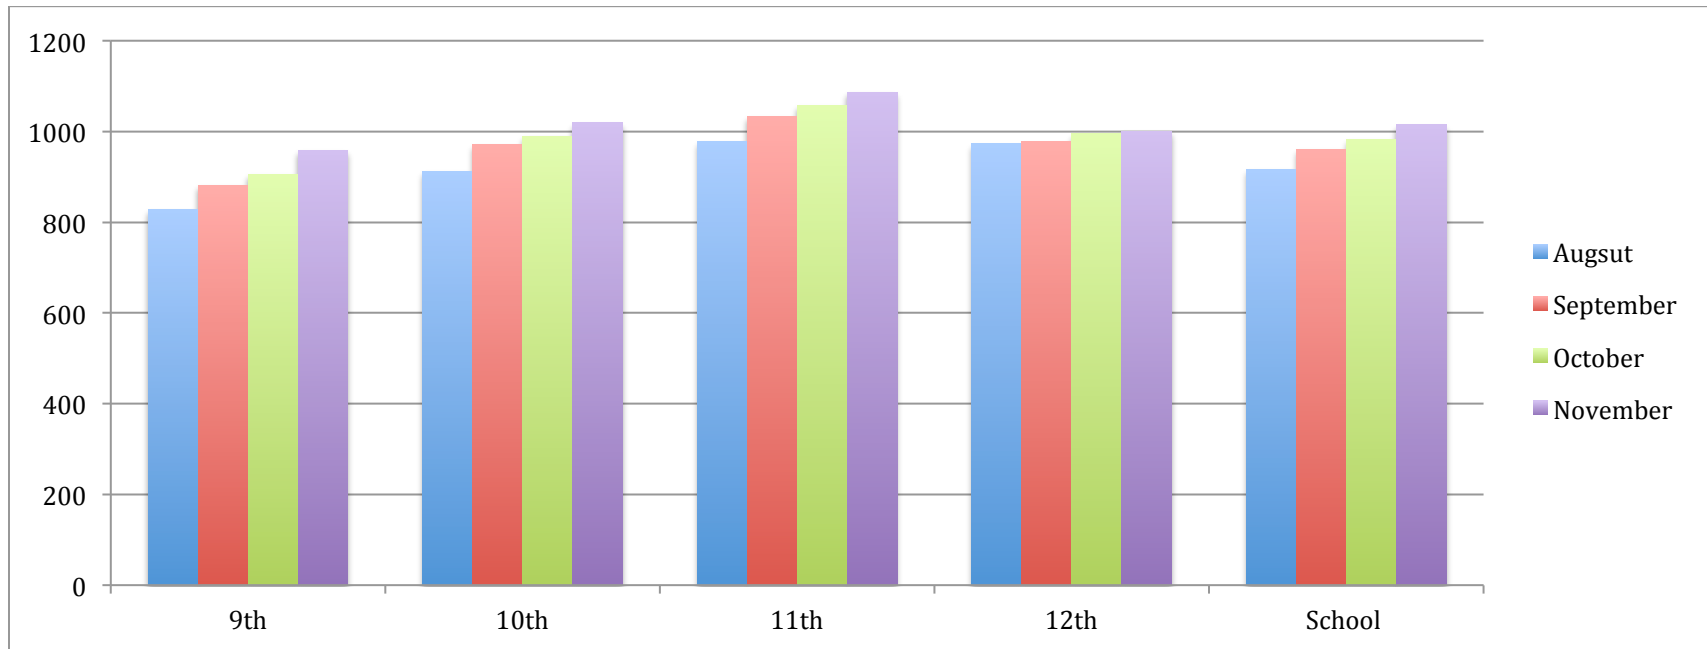

Alliance Ouchi- O'Donovan 6-12 Complex

Lexile Average

August-November 2016

Grade	November Lexile Avg.	Growth
9th	958	132
10th	1019	109
11th	1087	101
12th	1001	30
School	1015	97