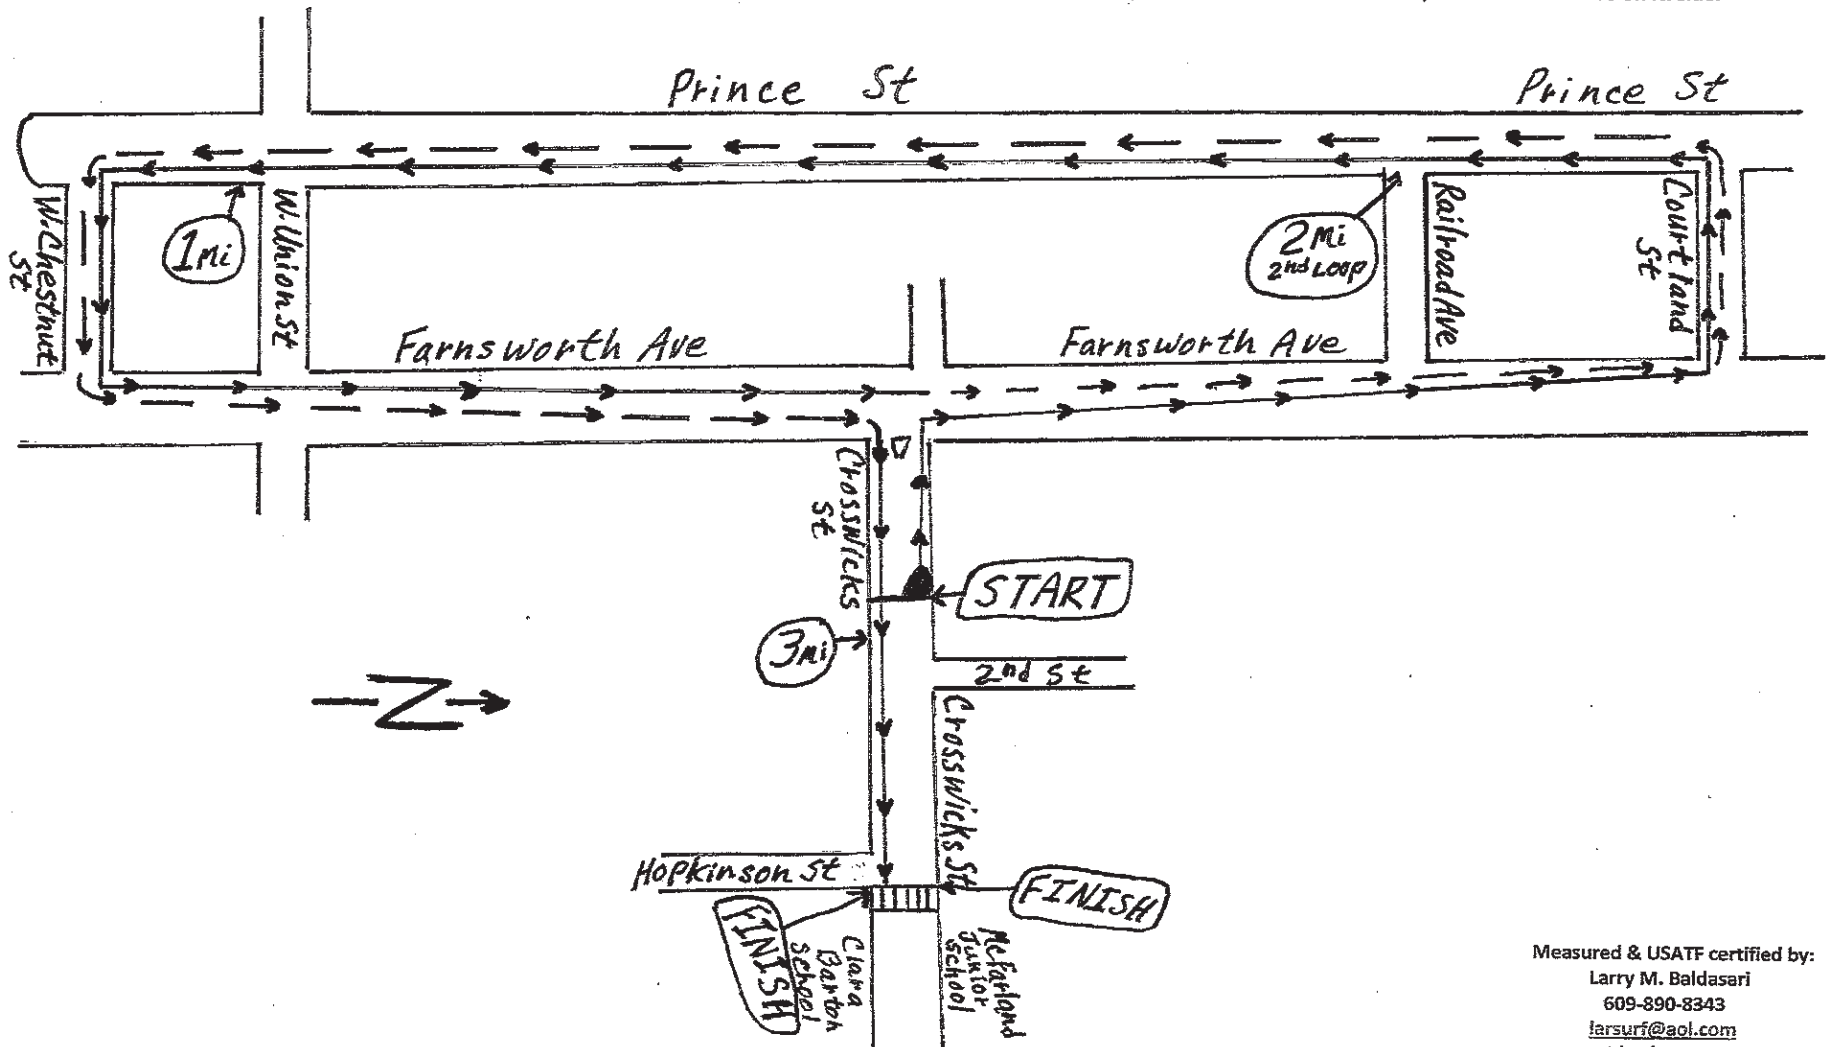

Bordertown St. Paddy's Day 5K Course Map(not to scale) Bordertown, NJ NJ10002LMB

Effective 1/19/2010 to 12/31/2020

START- On Crosswicks St, just W. of 2nd St & the Bordertown Funeral Home; between house #s31 & 33; across from the middle of house #36 on S. side; 57' W. of telephone pole(TP) #60091 on S. side.

1 MILE- On Prince St, just S. of W. Union St; even with the S. end of house # 501 on E. side; even with the front door of house # 500 on W. side; 30' S. of TP #60343 on W. side.

2 MILE- On Prince St(2nd Loop), at the S. end of the intersection of Railroad Ave; 5' N. of the Railroad Ave sign pole; even with the N. end of the railroad bridge on W. side; 29' S. of TP # 60255 on W. side.

3 MILE- On Crosswicks St, in front of the Bordertown Funeral Home; 3' E. of TP #60091 on S. side; 20' W. of fire hydrant on S. side; 2' W. of the W. edge of crosswalk line; 60' E. of START.

FINISH- On Crosswicks St, directly at the W. edge of the W. crosswalk line located at the E. corner of Hopkinson St; across from the middle of house # 75 & W. of the front doors for the McFarland Junior School; 37' W. of TP #60611 on S. side; 25' E. of TP # 60500 on N. side.