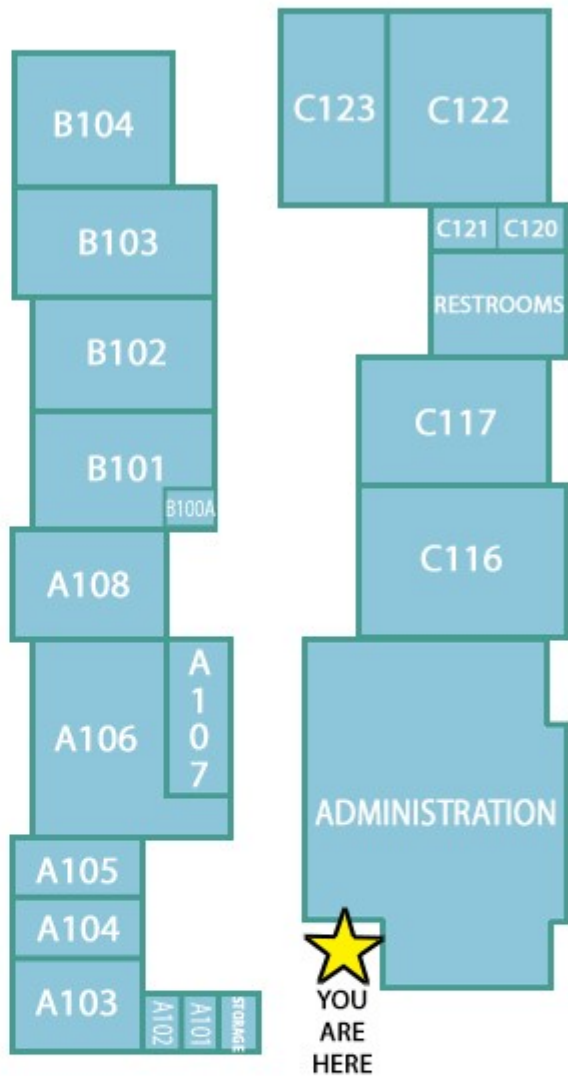

HUNTINGTON BEACH
ADULT SCHOOL

CAMPUS MAP

- A101 - CUSTODIAN
- A102 - ELECTRICAL ROOM
- A103 - COAST HIGH SCHOOL
- A104 - RECEIVING
- A105 - COAST HIGH SCHOOL
- A106 - COAST LEARNING CENTER
- A107 - COAST LEARNING CENTER
- A108 - COAST HIGH SCHOOL
- B100A - ELECTRICAL ROOM
- B101 - ESL
- B102 - ESL
- B103 - STUDENT CENTER
- B104 - PHARMACY TECHNICIAN
- C101-C115 - ADMINISTRATION OFFICES
- C116 - FORUM
- C117 - MEDICAL ASSISTANT
- C118 - WOMEN'S RESTROOM
- C119 - MEN'S RESTROOM
- C120 - ELECTRICAL ROOM
- C121 - CUSTODIAN
- FIRE RISER
- C122 - CAREER TRAINING CENTER
- C123 - CAREER TRAINING CENTER