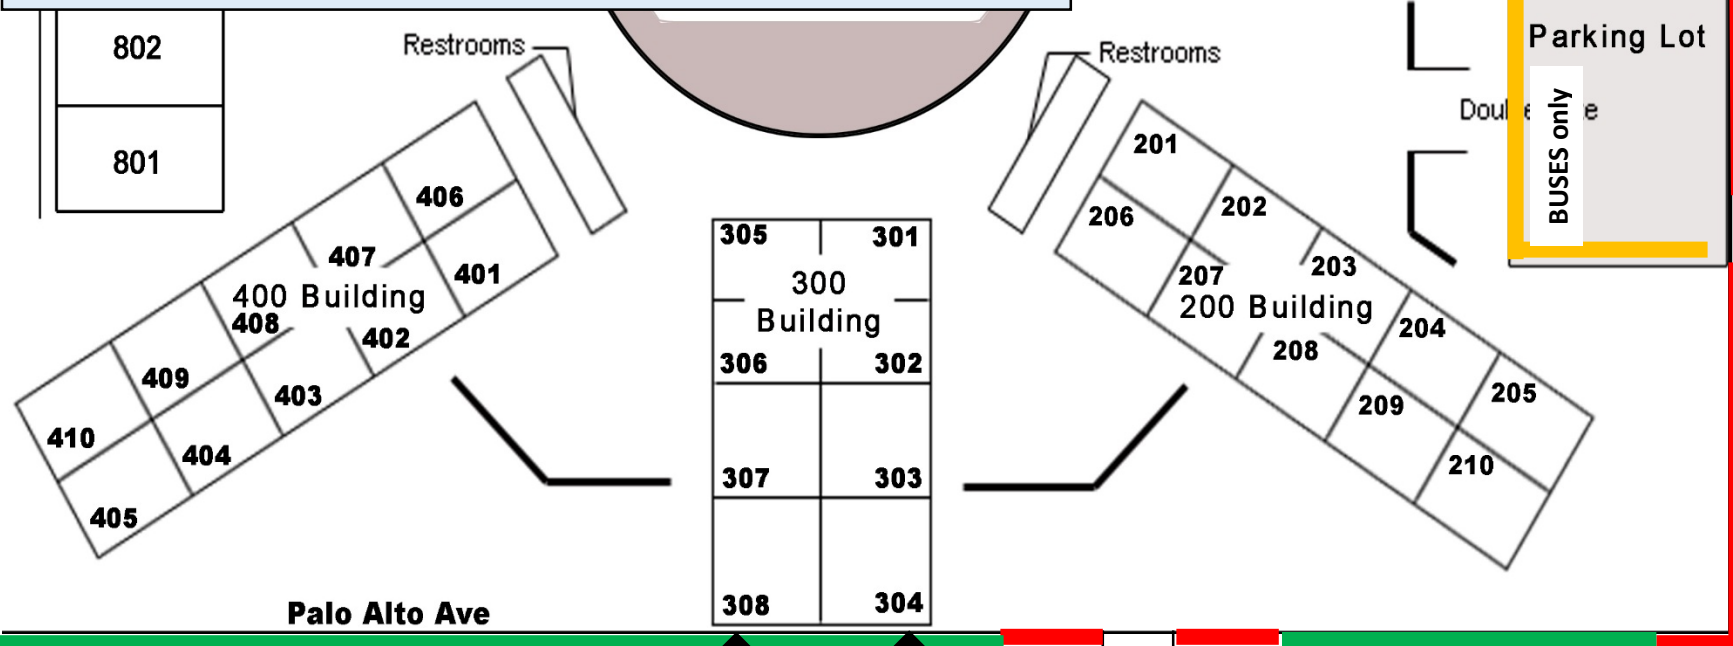

## Traffic patterns around Rio Vista have changed:

- ALL buses will drop off and pick up in the administration parking lot (**yellow on map**). Parent drop off in the morning will no longer be in this lot. (The **green slots** in the administration parking lot are for picking up/dropping off during school hours only.)
- There is NO PARKING in the new **red zones** in the street between the two schools.
- The entire length of the school side of Palo Alto is now **GREEN** for student drop off before school and pick up after school. Students, both walking and dropped off/picked up, will enter/exit school using the walkways at the 300 building.

The Market Place at El Paseo Shopping Center

**Palo Alto Ave**

10 minute drop off / pick up zone

10 minute drop off / pick up zone