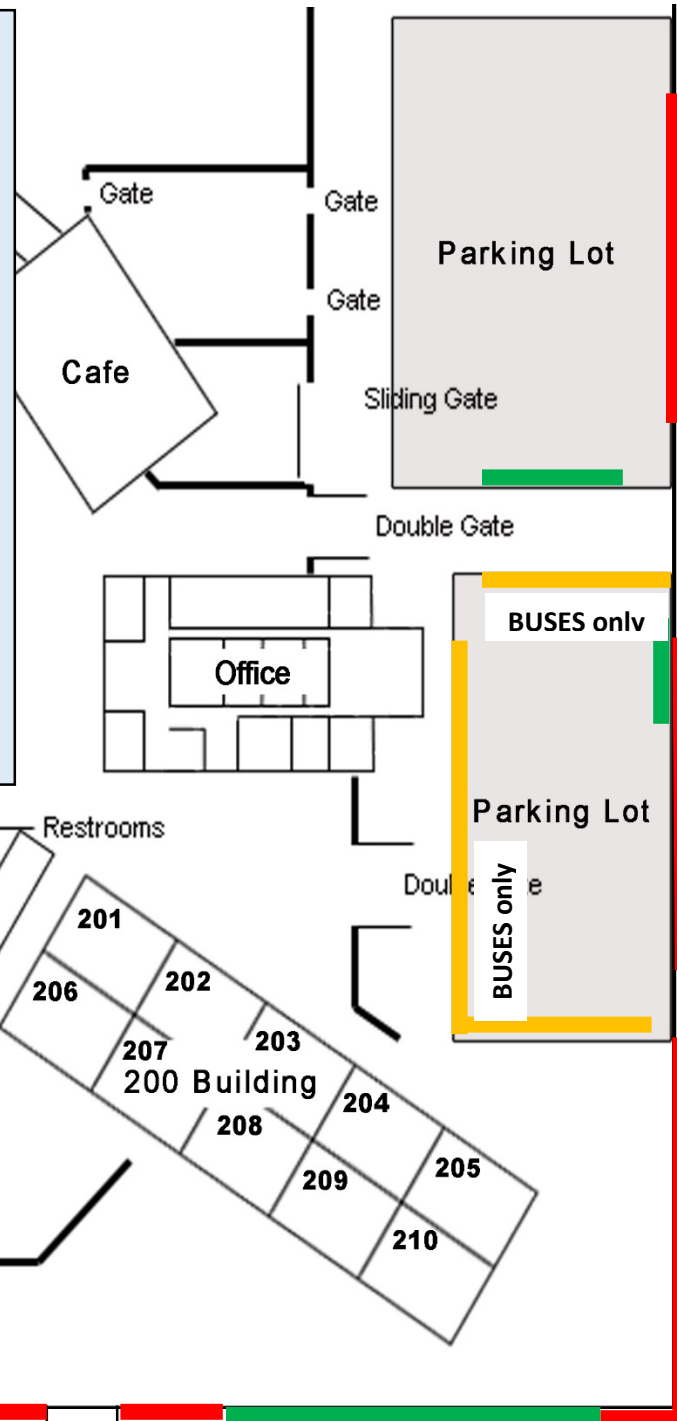

## Traffic patterns around Rio Vista have changed:

- ALL buses will drop off and pick up in the administration parking lot (**yellow on map**). Parent drop off in the morning will no longer be in this lot. (The **green slots** in the administration parking lot are for picking up/dropping off during school hours only.)
- There is NO PARKING in the new **red zones** in the street between the two schools.
- The entire length of the school side of Palo Alto is now **GREEN** for student drop off before school and pick up after school. Students, both walking and dropped off/picked up, will enter/exit school using the walkways at the 300 building.

The Market Place at El Paseo Shopping Center

**Palo Alto Ave**

10 minute drop off / pick up zone

10 minute drop off / pick up zone