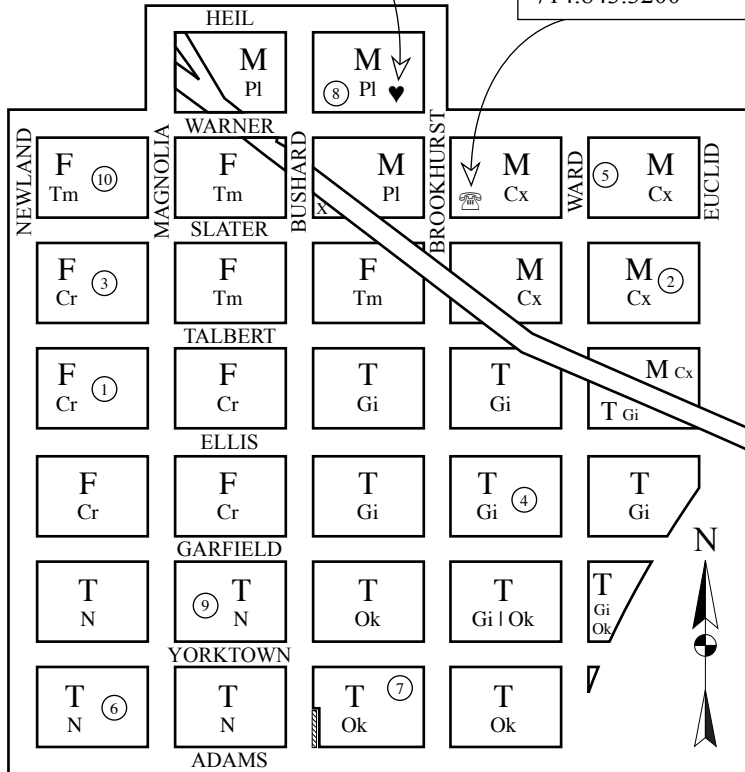

SCHOOL ATTENDANCE AREAS

Child Care Program Office
9625 Warner Avenue
Fountain Valley, CA 92708
714.962.4099 / 714.962.4079

Fountain Valley School District
District Office
10055 Slater Avenue
Fountain Valley, CA 92708
714.843.3200

ATTENDANCE AREA KEY

Cr: Courreges Elementary
Cx: Cox Elementary
F: Fulton Middle School
Gi: Gisler Elementary
M: Masuda Middle School
N: Newland Elementary
Ok: Oka Elementary
Pl: Plavan Elementary
T: Talbert Middle School
Tm: Tamura Elementary
X: Tamura Elementary and
Fulton Middle School
☒: Newland School
(19731-19961 Bushard St.)