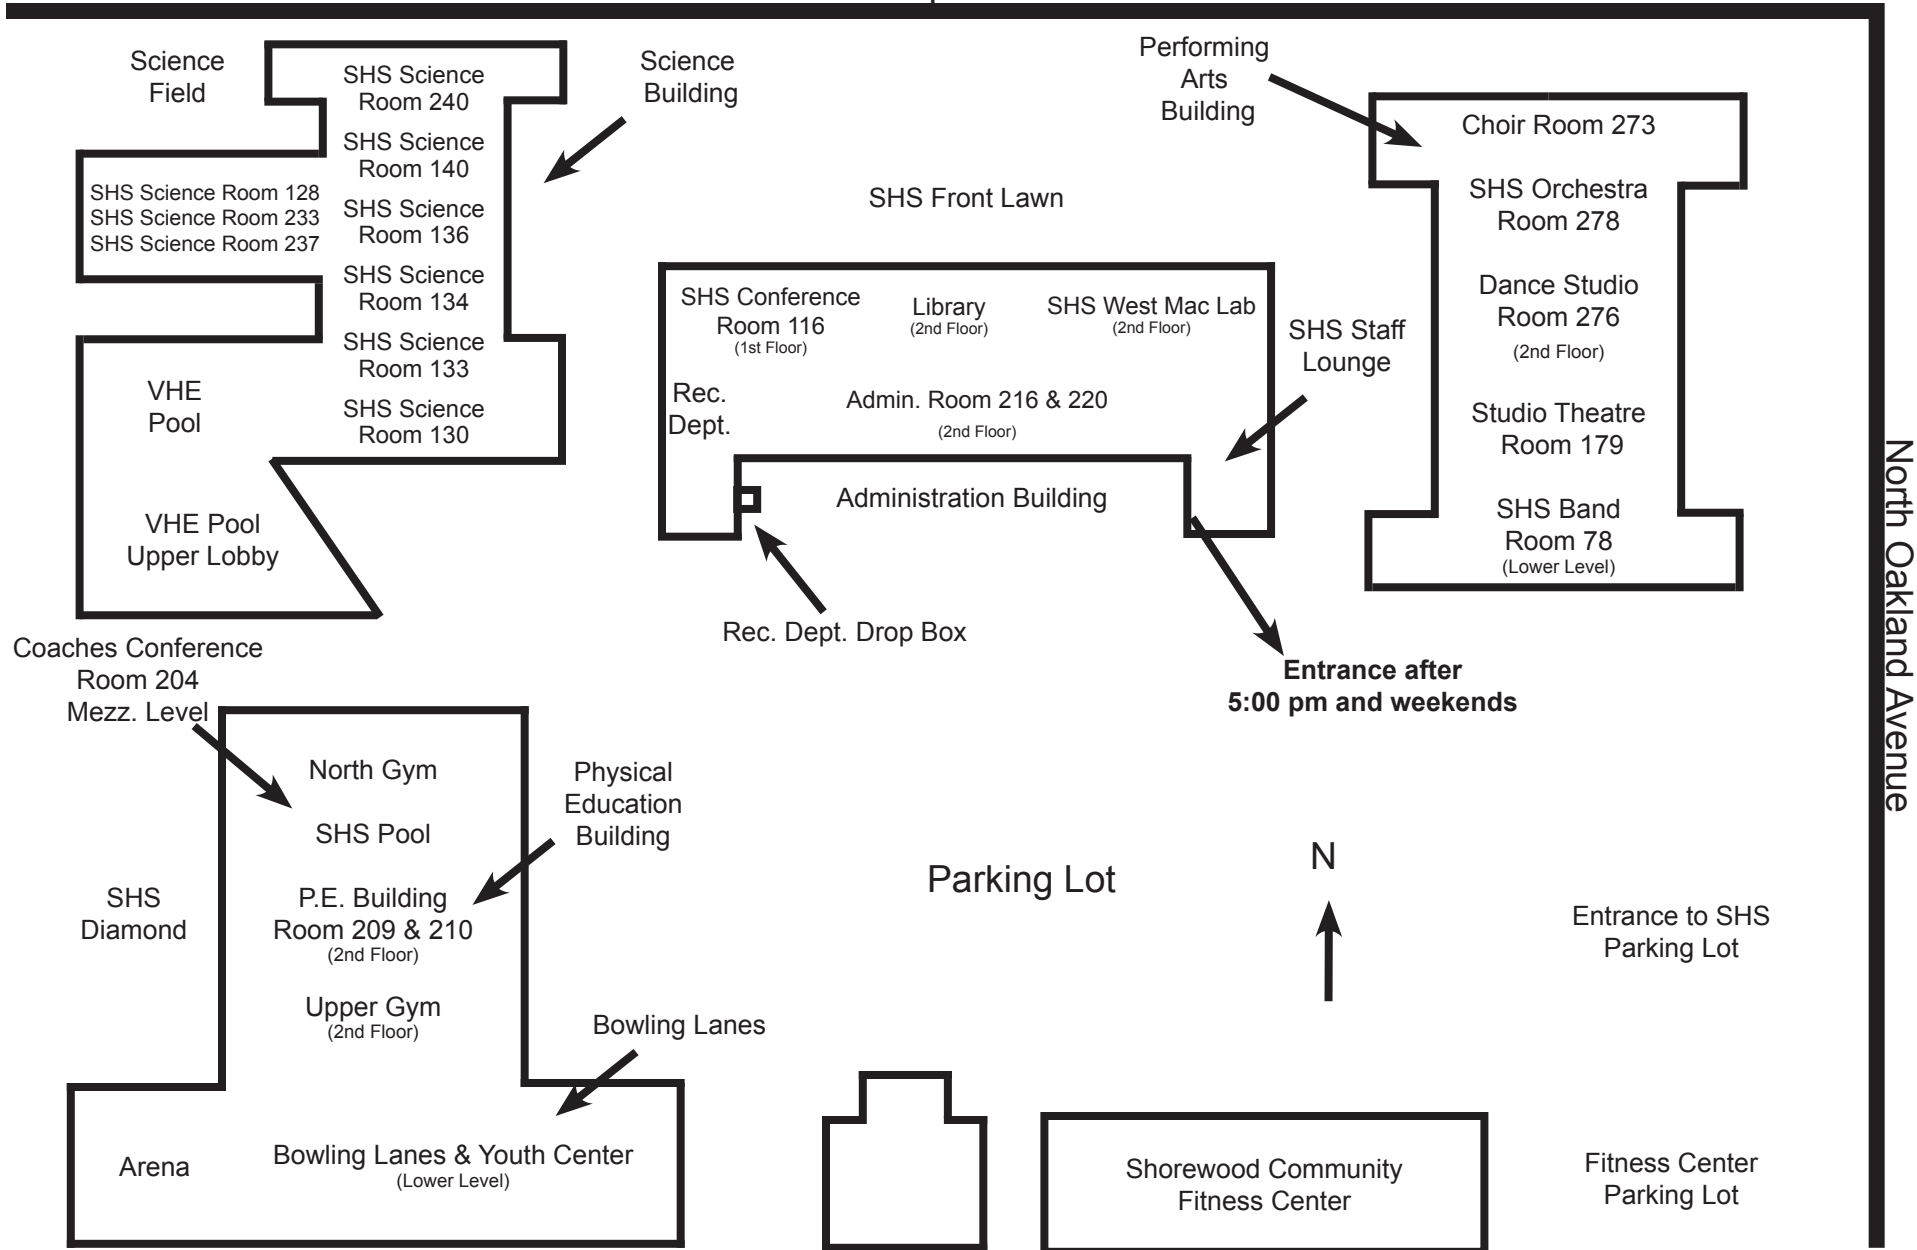

Shorewood High School Campus

East Capitol Drive

North Oakland Avenue