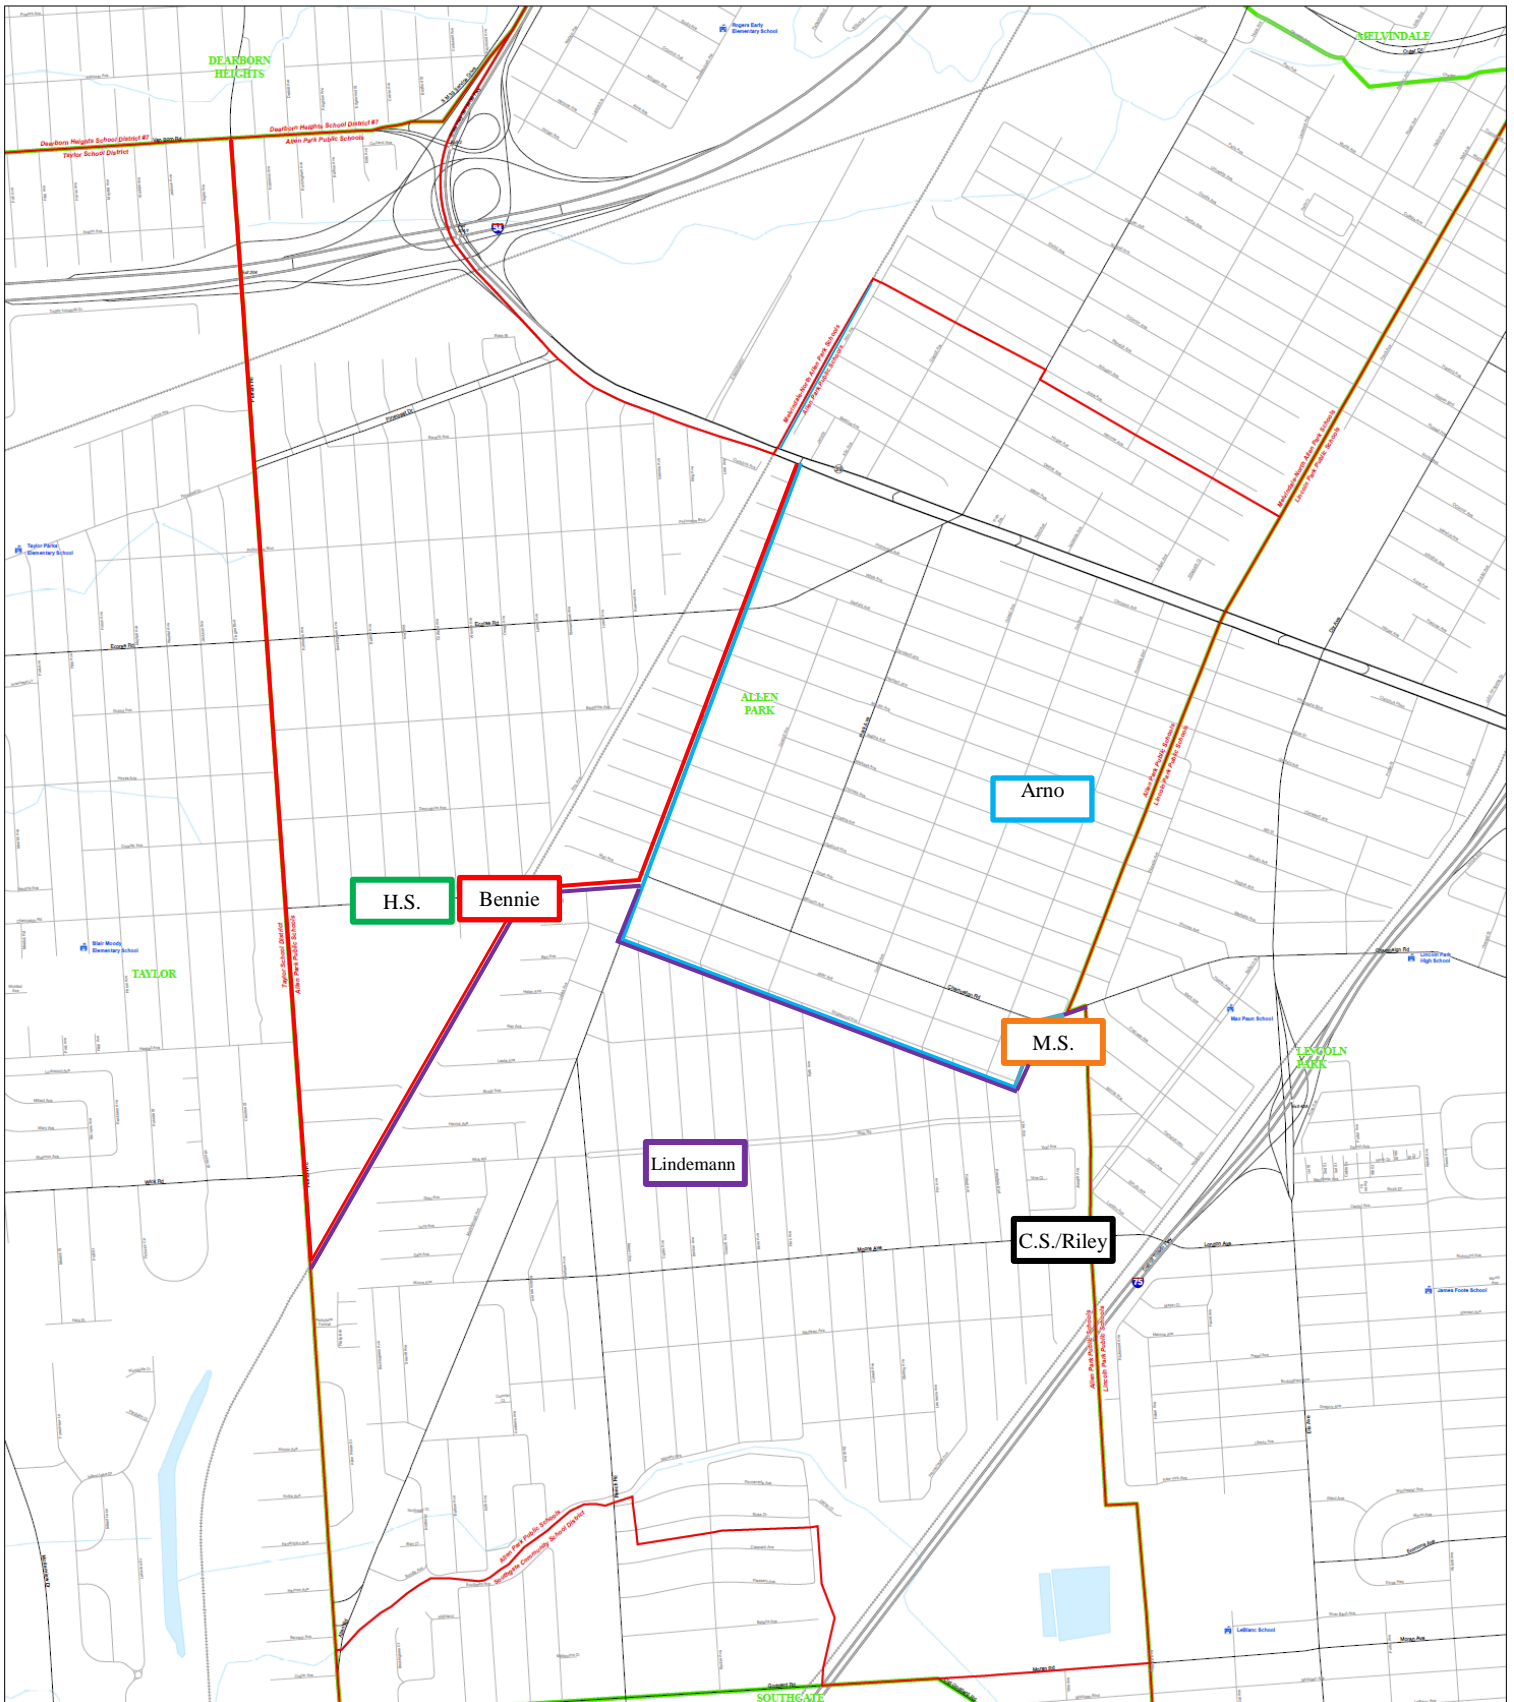

# ALLEN PARK PUBLIC SCHOOLS

Wayne RESA

0 0.25 0.5 1 Miles

Arno Elementary, 7500 Fox - Boundaries

Bennie Elementary, 17401 Champaign - Boundaries

Lindemann Elementary, 9201 Carter - Boundaries

A.P. High School, 18401 Champaign

A.P. Middle School, 8401 Vine

A.P. Community School, 14700 Moore

Riley Education Center, 9601 Vine, Allen Park, MI 48101