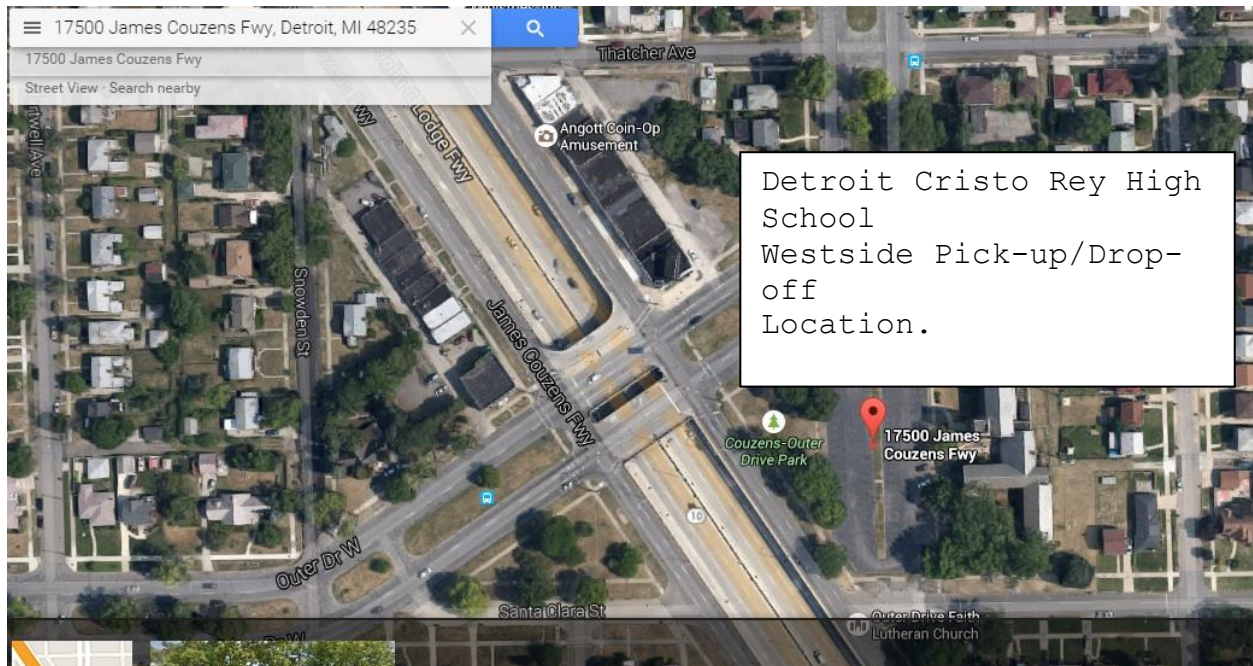

## Westside Pickup Location

We pick up students at 6:40am in the parking lot at 17500 James Cousins Freeway near Outer Drive Lutheran Church at the corner of Outer Drive and James Couzens beginning Monday August 31st. Please ensure that your child arrives no later than 6:55AM. The bus will depart promptly at 7AM in order to get students to school on time. The drivers depart at 7AM sharp! We will not turn around to pick up stragglers if you arrive late so PLEASE be on time. Please plan on meeting the bus when it at the end of the day. If our drivers wait more than 10 minutes on a recurring basis for your child to be picked up the child may be prohibited from riding the bus. Please be considerate of the driver's time and our free service to you. If you have questions please call Reuben Metreger at 313-670-3876.