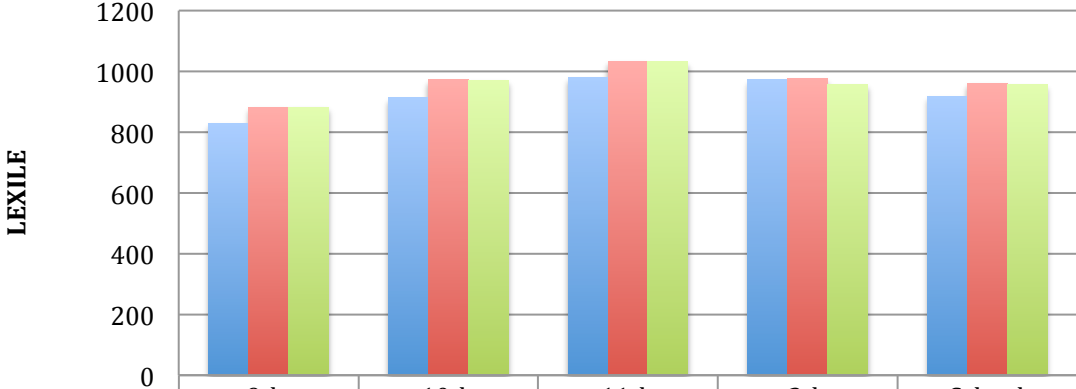

Alliance Ouchi-O'Donovan 6-12 Complex

Lexile Average

| | 9th | 10th | 11th | 2th | School |
|-----------|-----|------|------|-----|--------|
| August | 828 | 913 | 979 | 972 | 917 |
| September | 881 | 972 | 1033 | 977 | 961 |
| October | 882 | 970 | 1031 | 956 | 956 |