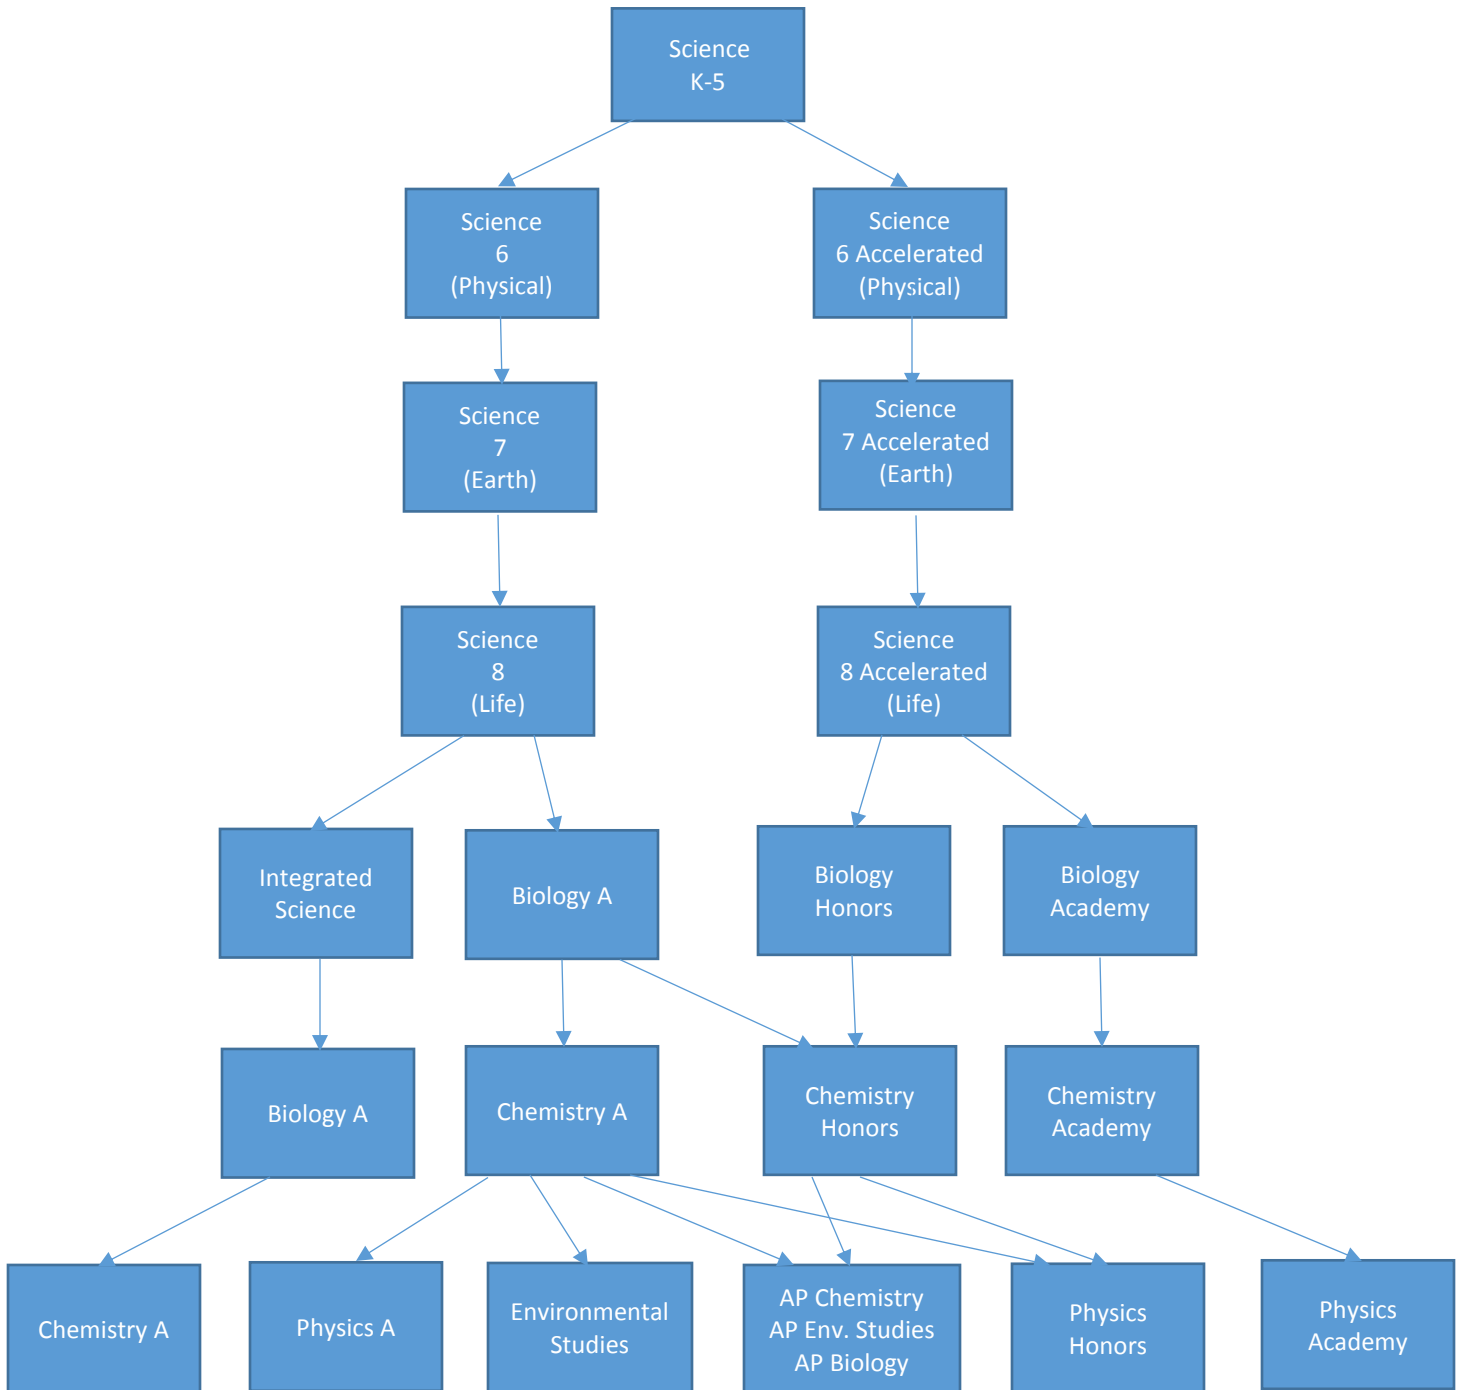

Science Course/Content Progression

Sample Course/Content Progressions that may take place K-12 in Belleville Public School District

Science Electives Grade 11-12 (Sem./Full Year)

Semester: Meteorology (11); Astronomy (12); Zoology (12); Anatomy & Physiology (12)

Full Year: Environmental Studies (11-12)

Science Advanced Placement Electives Grades 11-12

Environmental Studies AP (11-12); Chemistry AP (11-12); Biology AP (11-12)