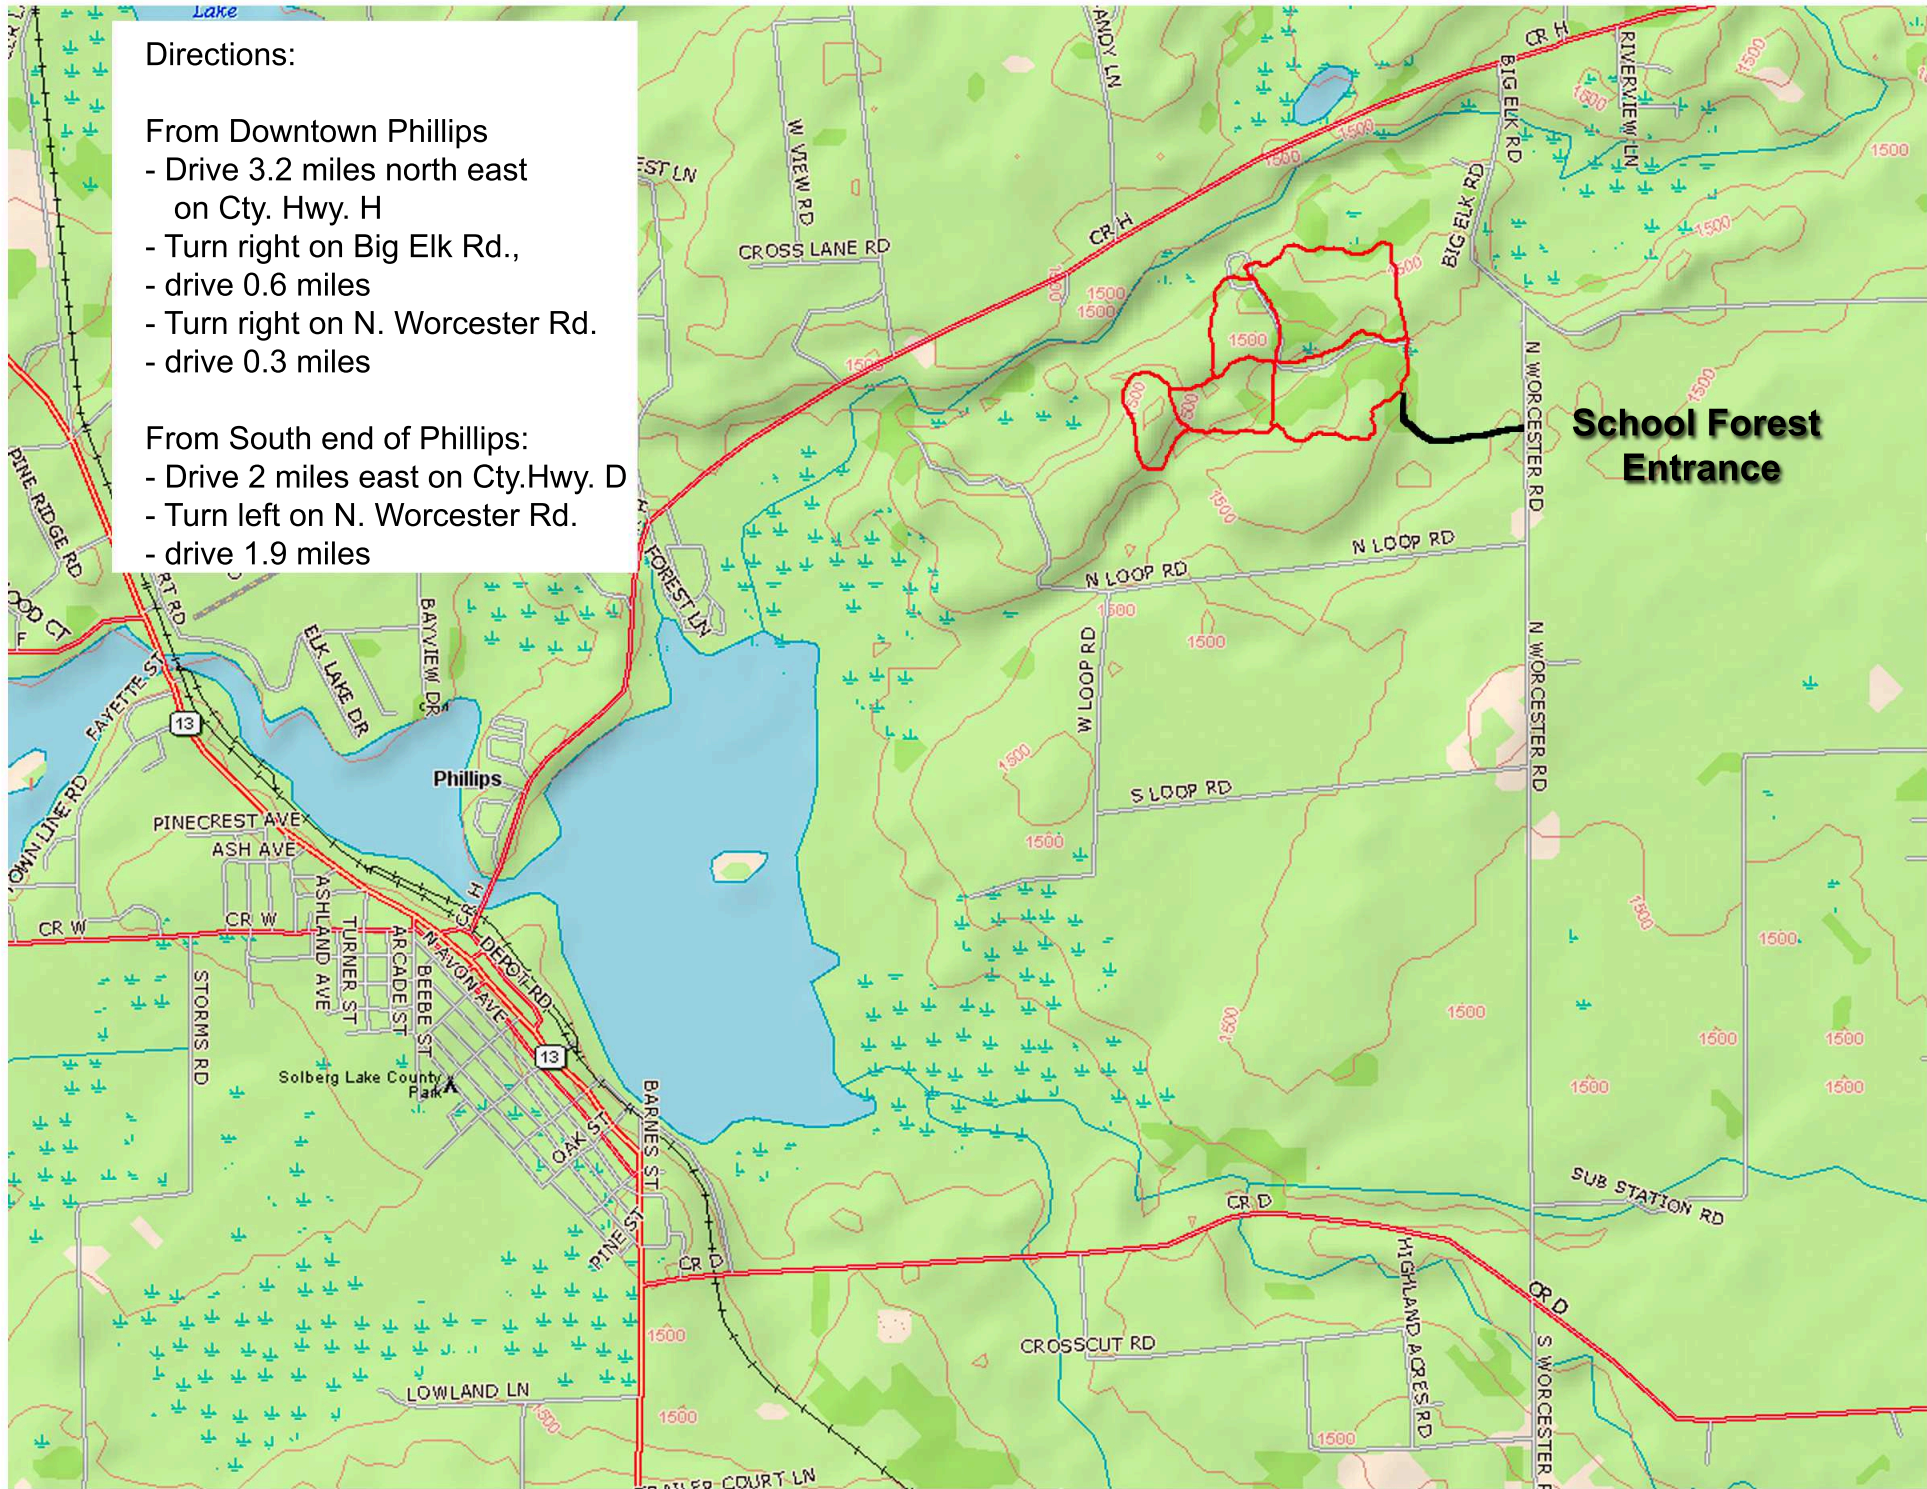

Directions:

From Downtown Phillips

- Drive 3.2 miles north east on Cty. Hwy. H
- Turn right on Big Elk Rd.,
- drive 0.6 miles
- Turn right on N. Worcester Rd.
- drive 0.3 miles

From South end of Phillips:

- Drive 2 miles east on Cty.Hwy. D
- Turn left on N. Worcester Rd.
- drive 1.9 miles

School Forest Entrance