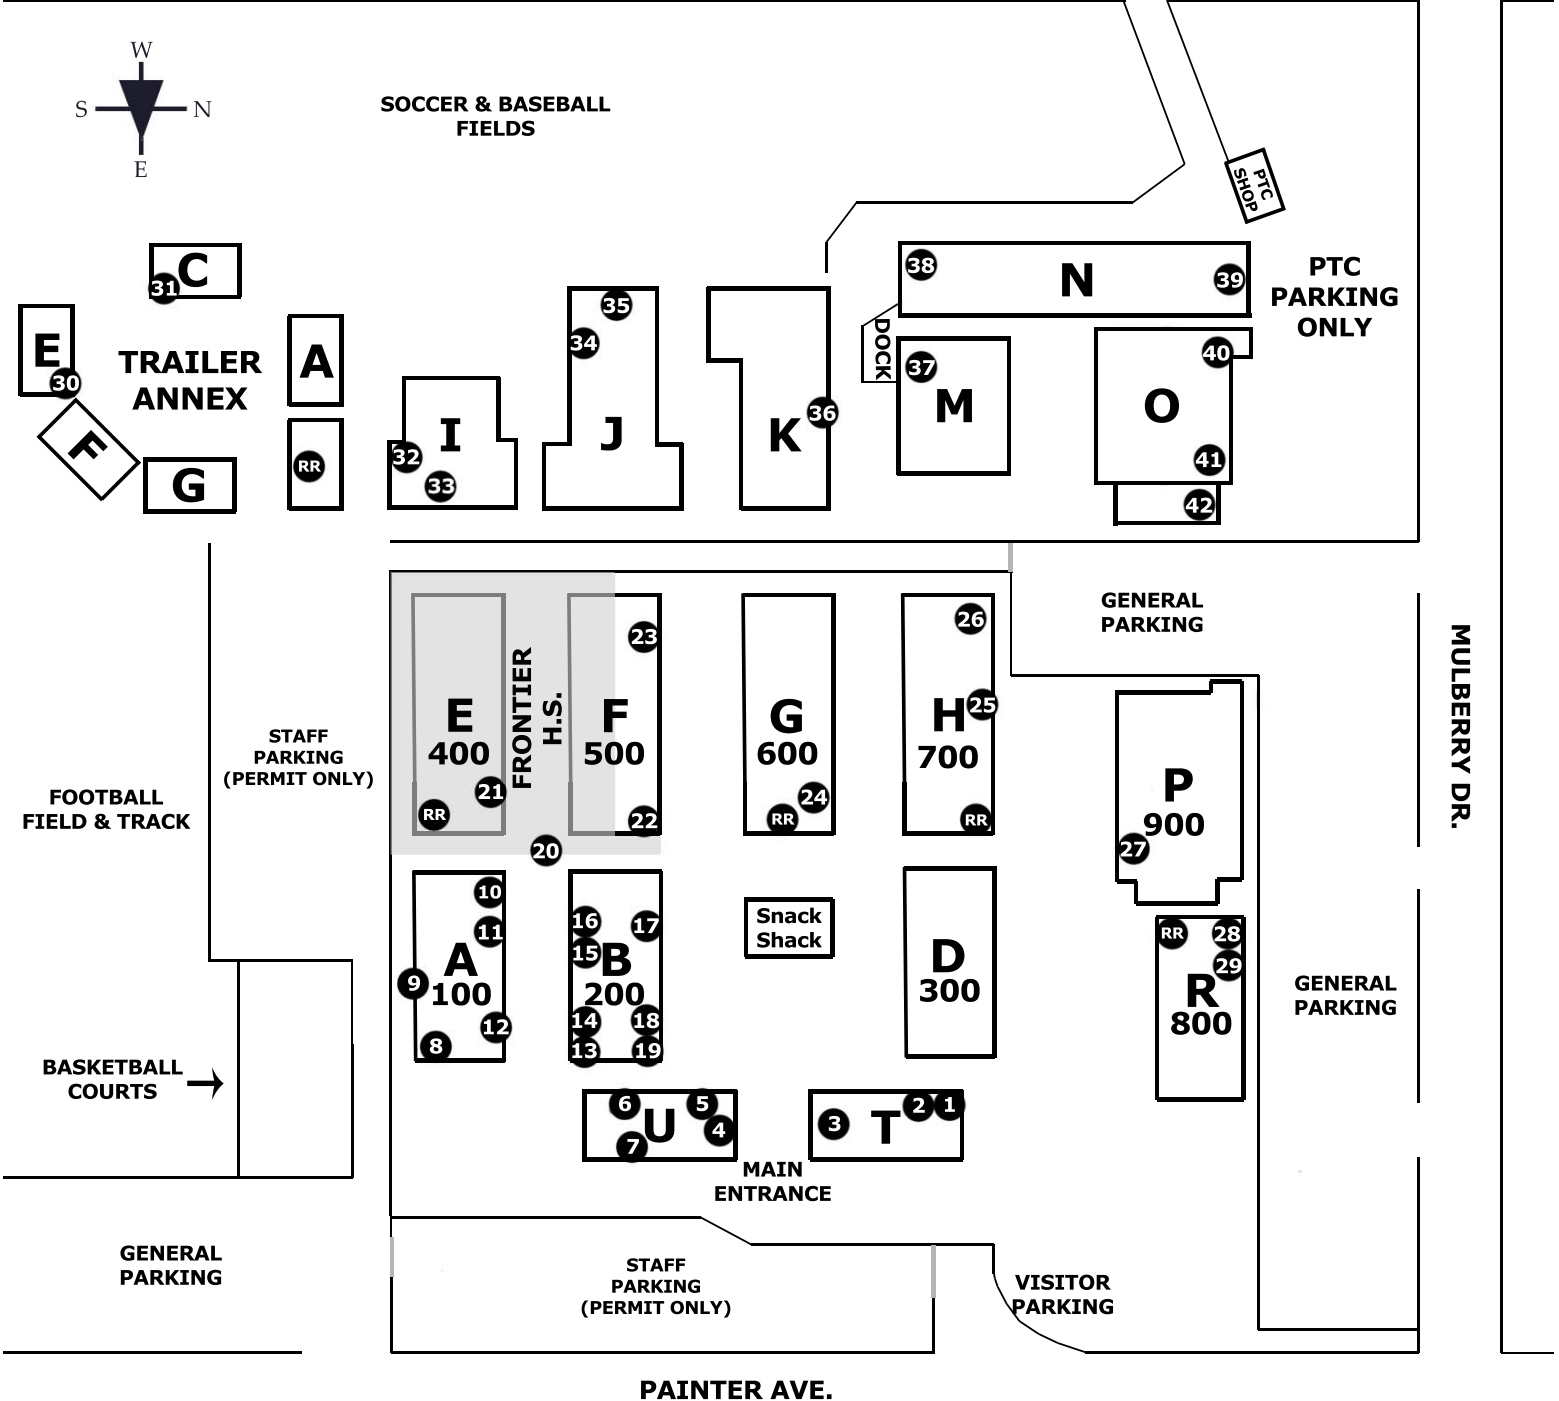

SIERRA EDUCATION CENTER

9401 SOUTH PAINTER AVE. WHITTIER, CA. 90605-2729

562-698-8121

GREENLEAF AVE.

LEGEND

- 1) Superintendent's Office
- 2) Sierra Conference Room
- 3) Personnel Office
- 4) Information/Switchboard
- 5) Categorical Programs/Work Permits
- 6) Educational Services Office
- 7) Spartan Conference Room (206)
- 8) Information Technology (IT)
- 9) IT Conference Room
- 10) Business Services Office
- 11) Payroll
- 12) Accounting
- 13) B-200 Conference Room
- 14) Assessment/Testing

- 15) WACSEP Division Offices
- 16) Mustang Conference Room (208)
- 17) Student Support Services
- 18) Staff Development/Educational Tech
- 19) B-221 Conference Room
- 20) Frontier H.S. Main Entrance
- 21) Frontier H.S. Offices
- 22) WSEA
- 23) Career Connection
- 24) Child Care (Adult School)
- 25) Sierra Vista Testing Center
- 26) Sierra Vista Main Office
- 27) Central kitchen
- 28) Cabinet Room
- 29) Board Room Main Entrance

- 30) SPIRIT Family Services
- 31) PTSA
- 32) Infant Development Center (IDC)
- 33) iStudio
- 34) Visual Impaired Program
- 35) Reprographics
- 36) Maintenance & Operations (M&O)
- 37) Warehouse
- 38) Facilities & Purchasing
- 39) Pupil Transportation Cooperative (PTC)
- 40) Academic Skills Center
- 41) Gymnasium
- 42) Whittier Adult School Office

RR - Restrooms