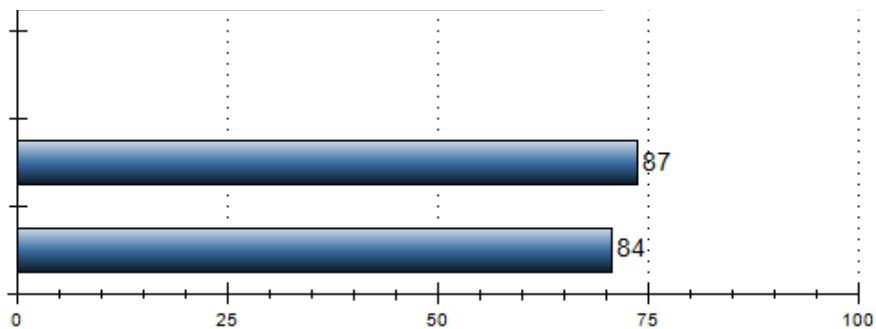

Social Studies

Obtained

30

87

Anticipated

84

*Students with invalid scores are not included in the summary statistics.

Mean NCE

HELP THE TEACHER HELP THE CHILD

Published by CTB/McGraw-Hill LLC, a subsidiary of The McGraw-Hill Companies, Inc., 20 Ryan Ranch Road, Monterey, California 93940-5703.

Copyright © 2010 by CTB/McGraw-Hill LLC. No part of this publication may be reproduced or distributed in any form or by any means, or stored in a database or retrieval system, without the prior written permission of the publisher. TerraNova and the TerraNova logo are trademarks of The McGraw-Hill Companies, Inc.