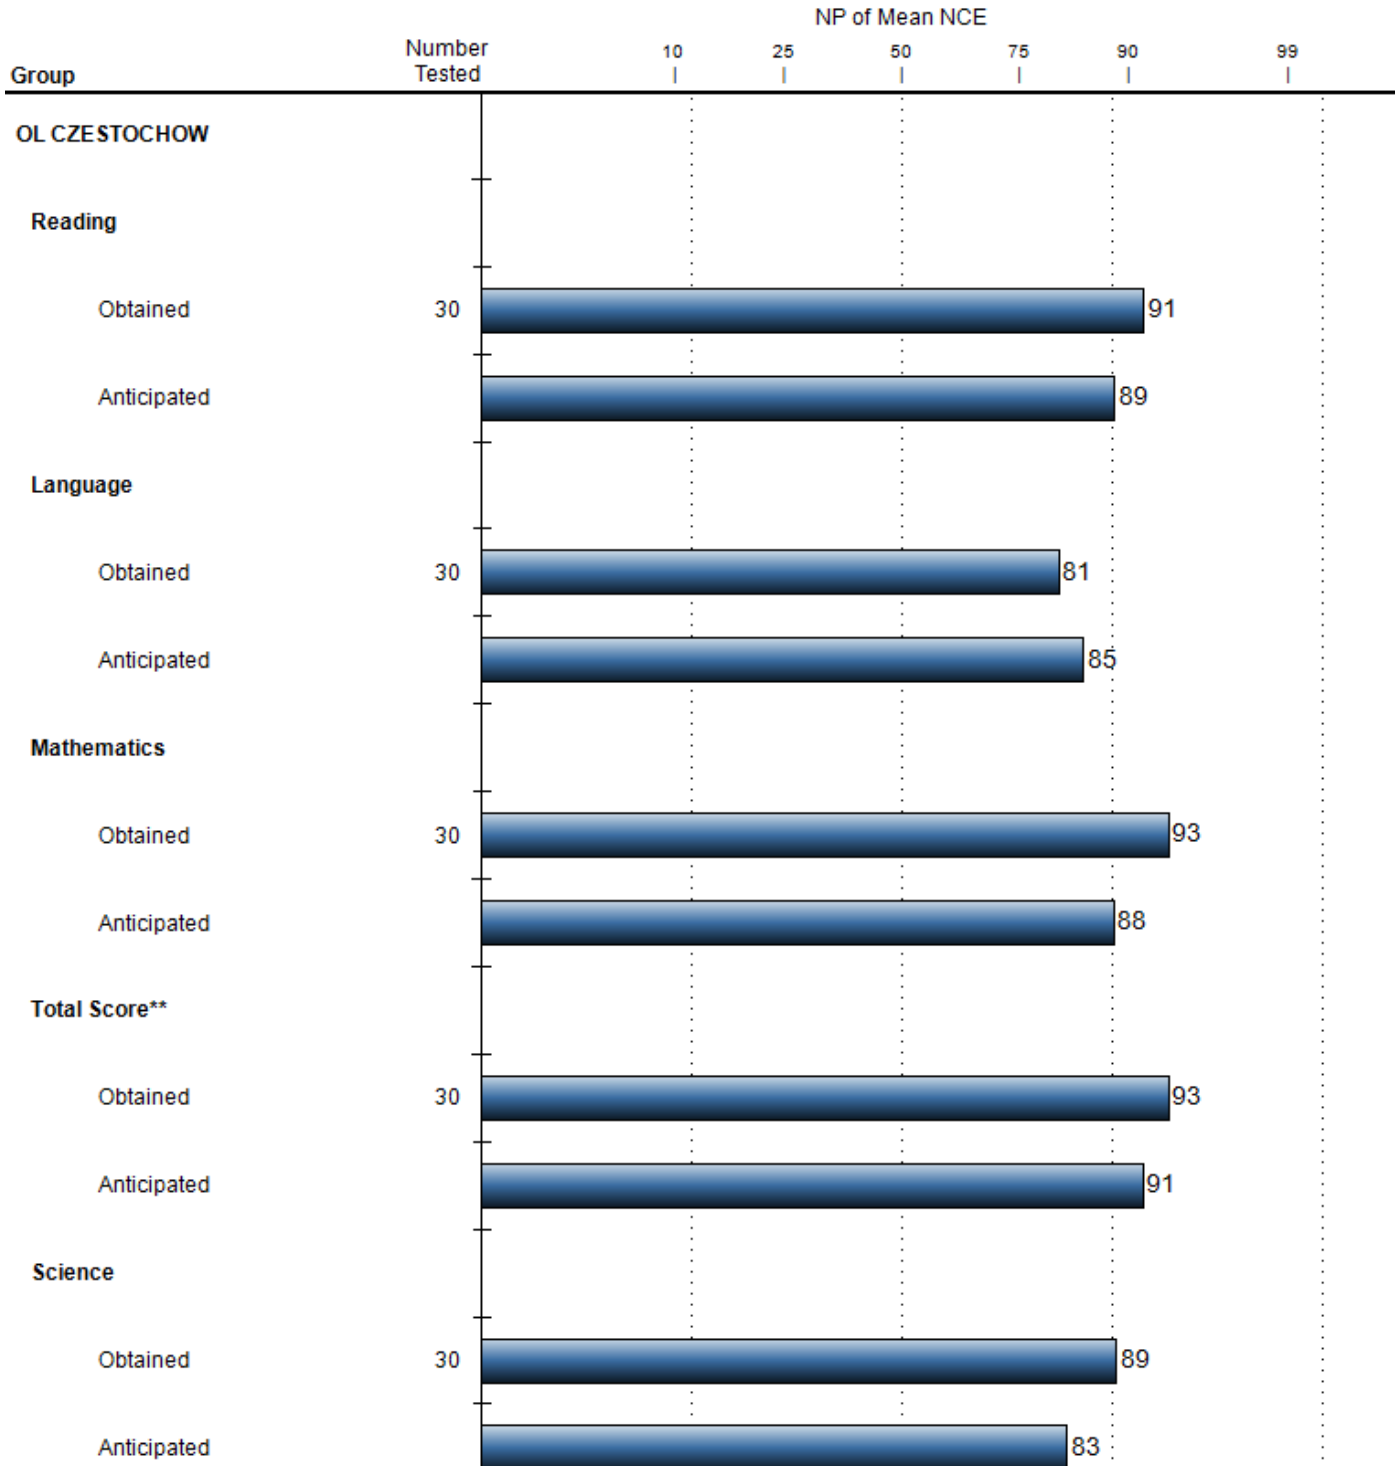

TerraNova 3 - Common Core with InView
 Summary Chart: Combination
 NP of Mean NCE

Grade: 3, Test Date: 03/06/17, QM: 24, Norms Year: 2011, Scoring Type: Pattern (IRT)

Social Studies

Obtained

30

87

Anticipated