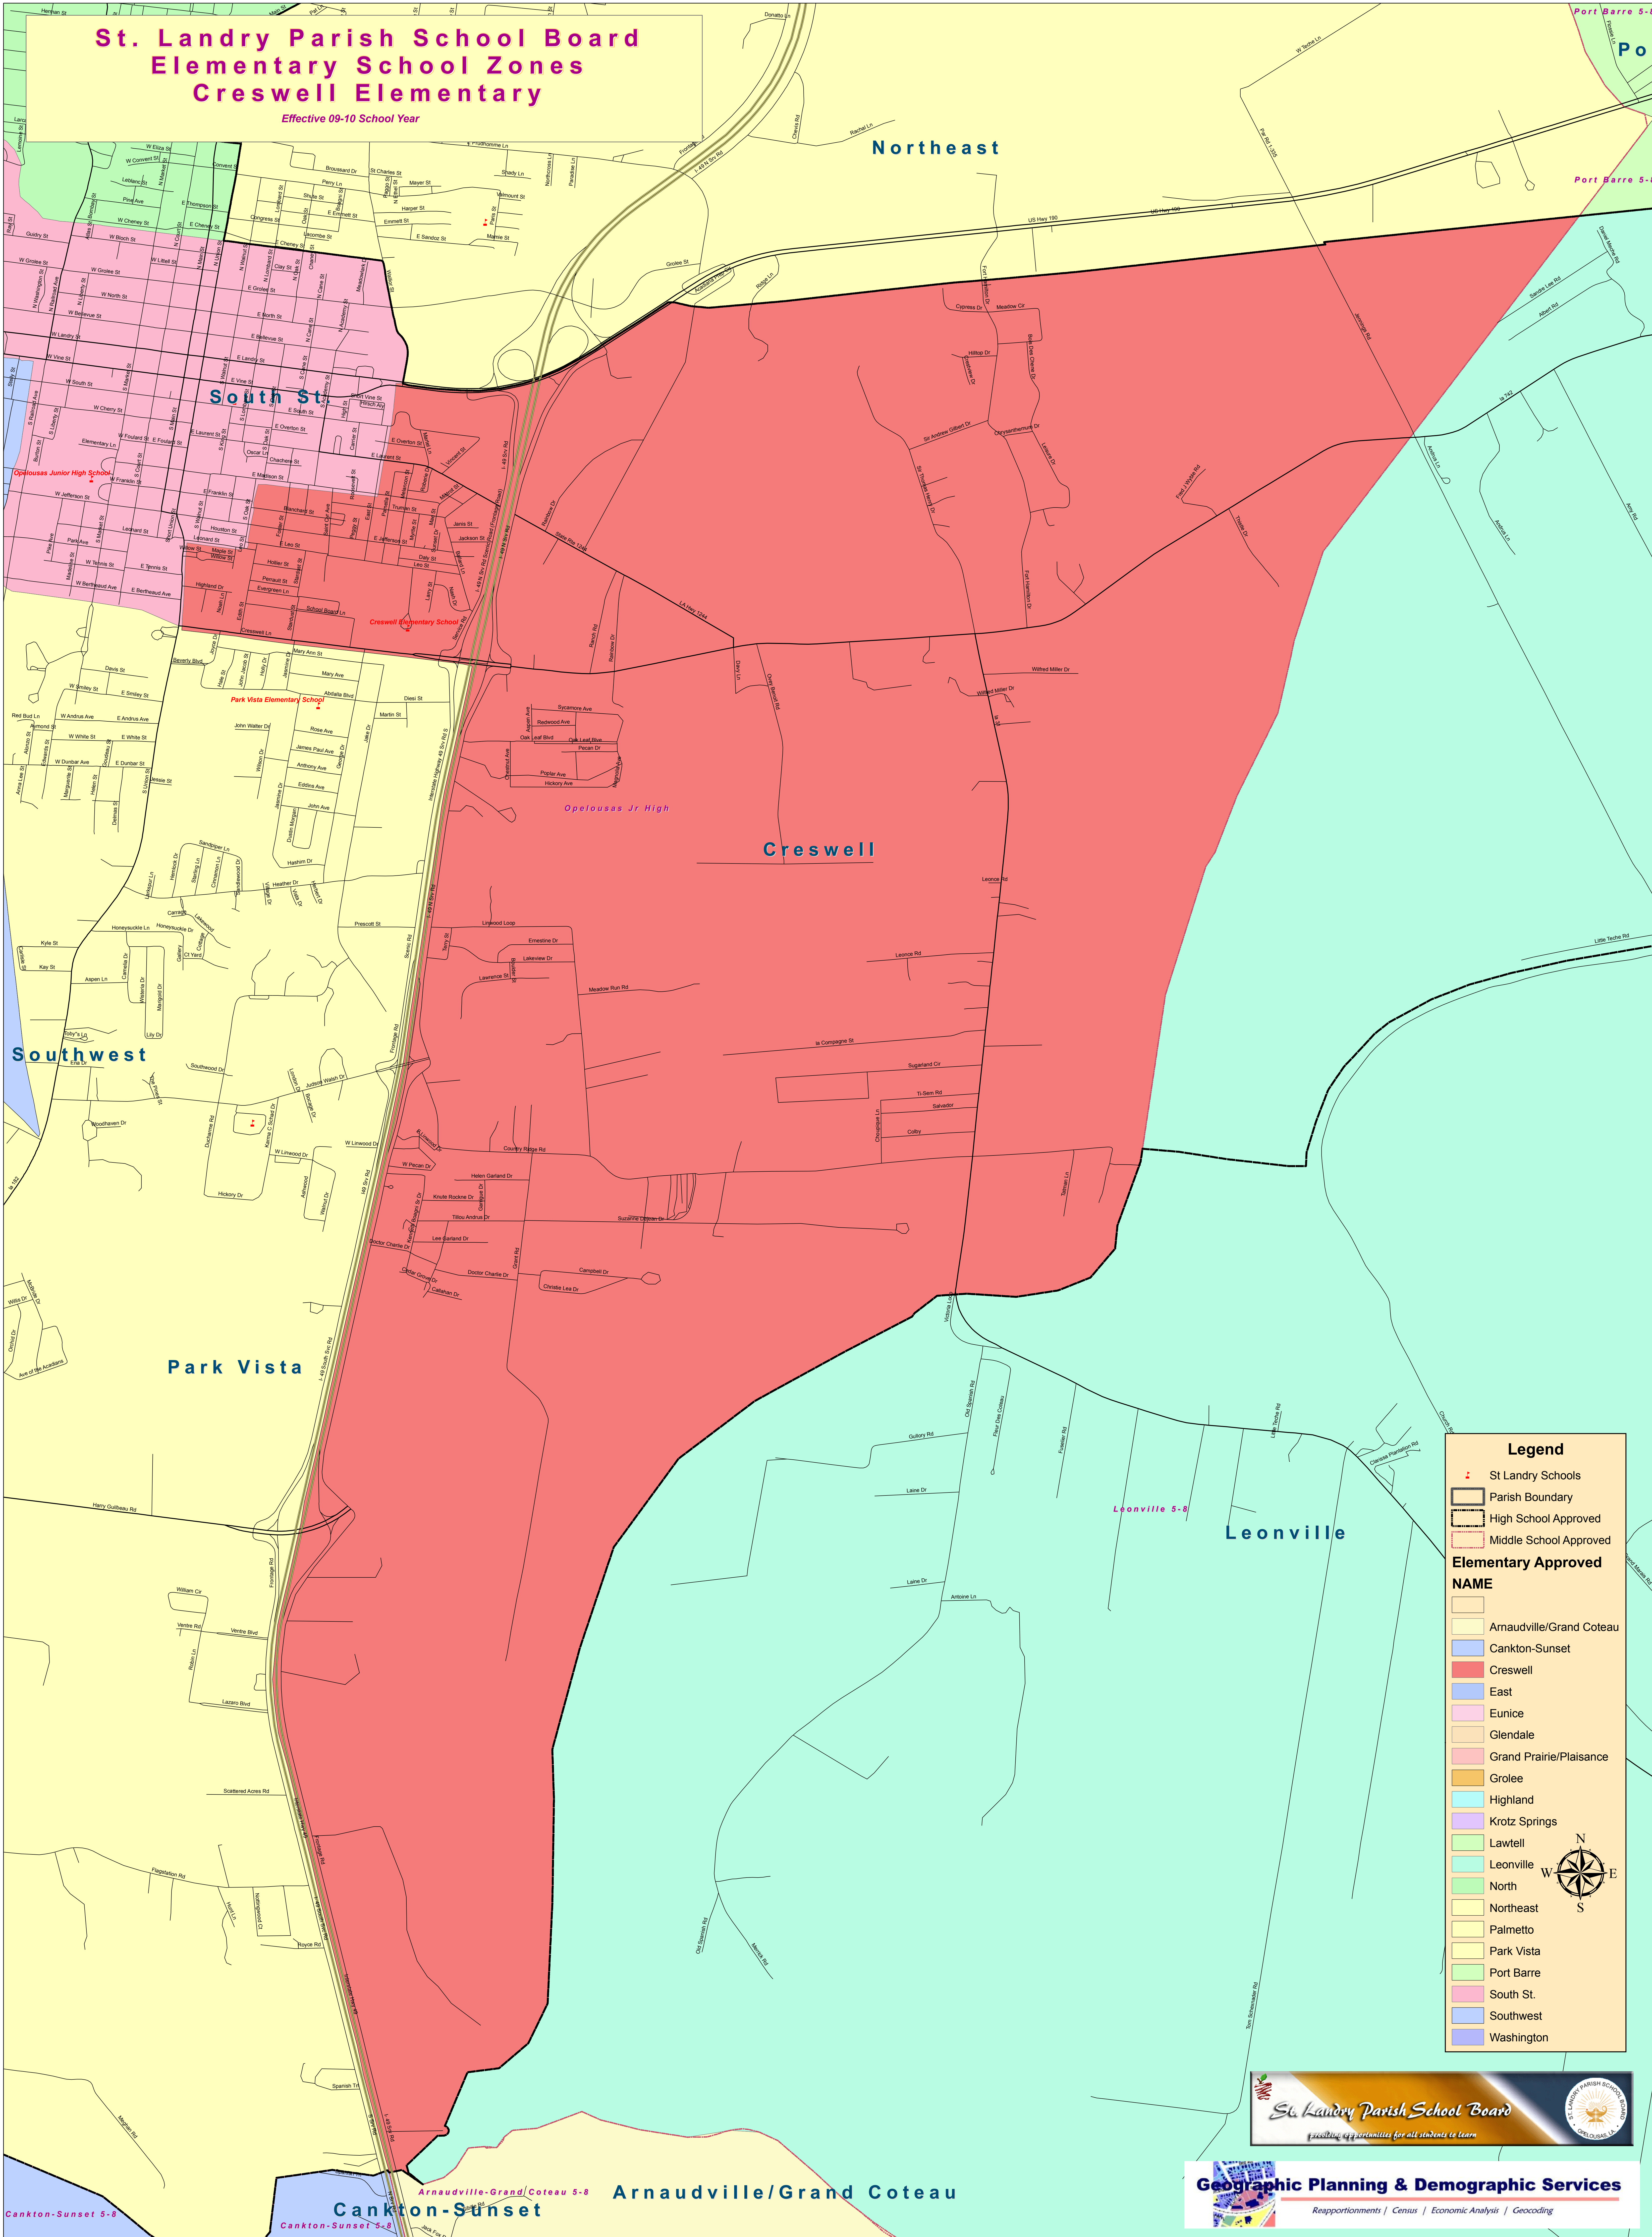

St. Landry Parish School Board Elementary School Zones Creswell Elementary

Effective 09-10 School Year

Legend

- St Landry Schools
- Parish Boundary
- High School Approved
- Middle School Approved

Elementary Approved NAME

- Arnauville/Grand Coteau
- Cankton-Sunset
- Creswell
- East
- Eunice
- Glendale
- Grand Prairie/Plaisance
- Grolee
- Highland
- Krotz Springs
- Lawtell
- Leonville
- North
- Northeast
- Palmetto
- Park Vista
- Port Barre
- South St.
- Southwest
- Washington

Geographic Planning & Demographic Services
 Reapportionments | Census | Economic Analysis | Geocoding

Cankton-Sunset 5-8 Arnauville-Grand Coteau 5-8 **Arnauville/Grand Coteau** Cankton-Sunset