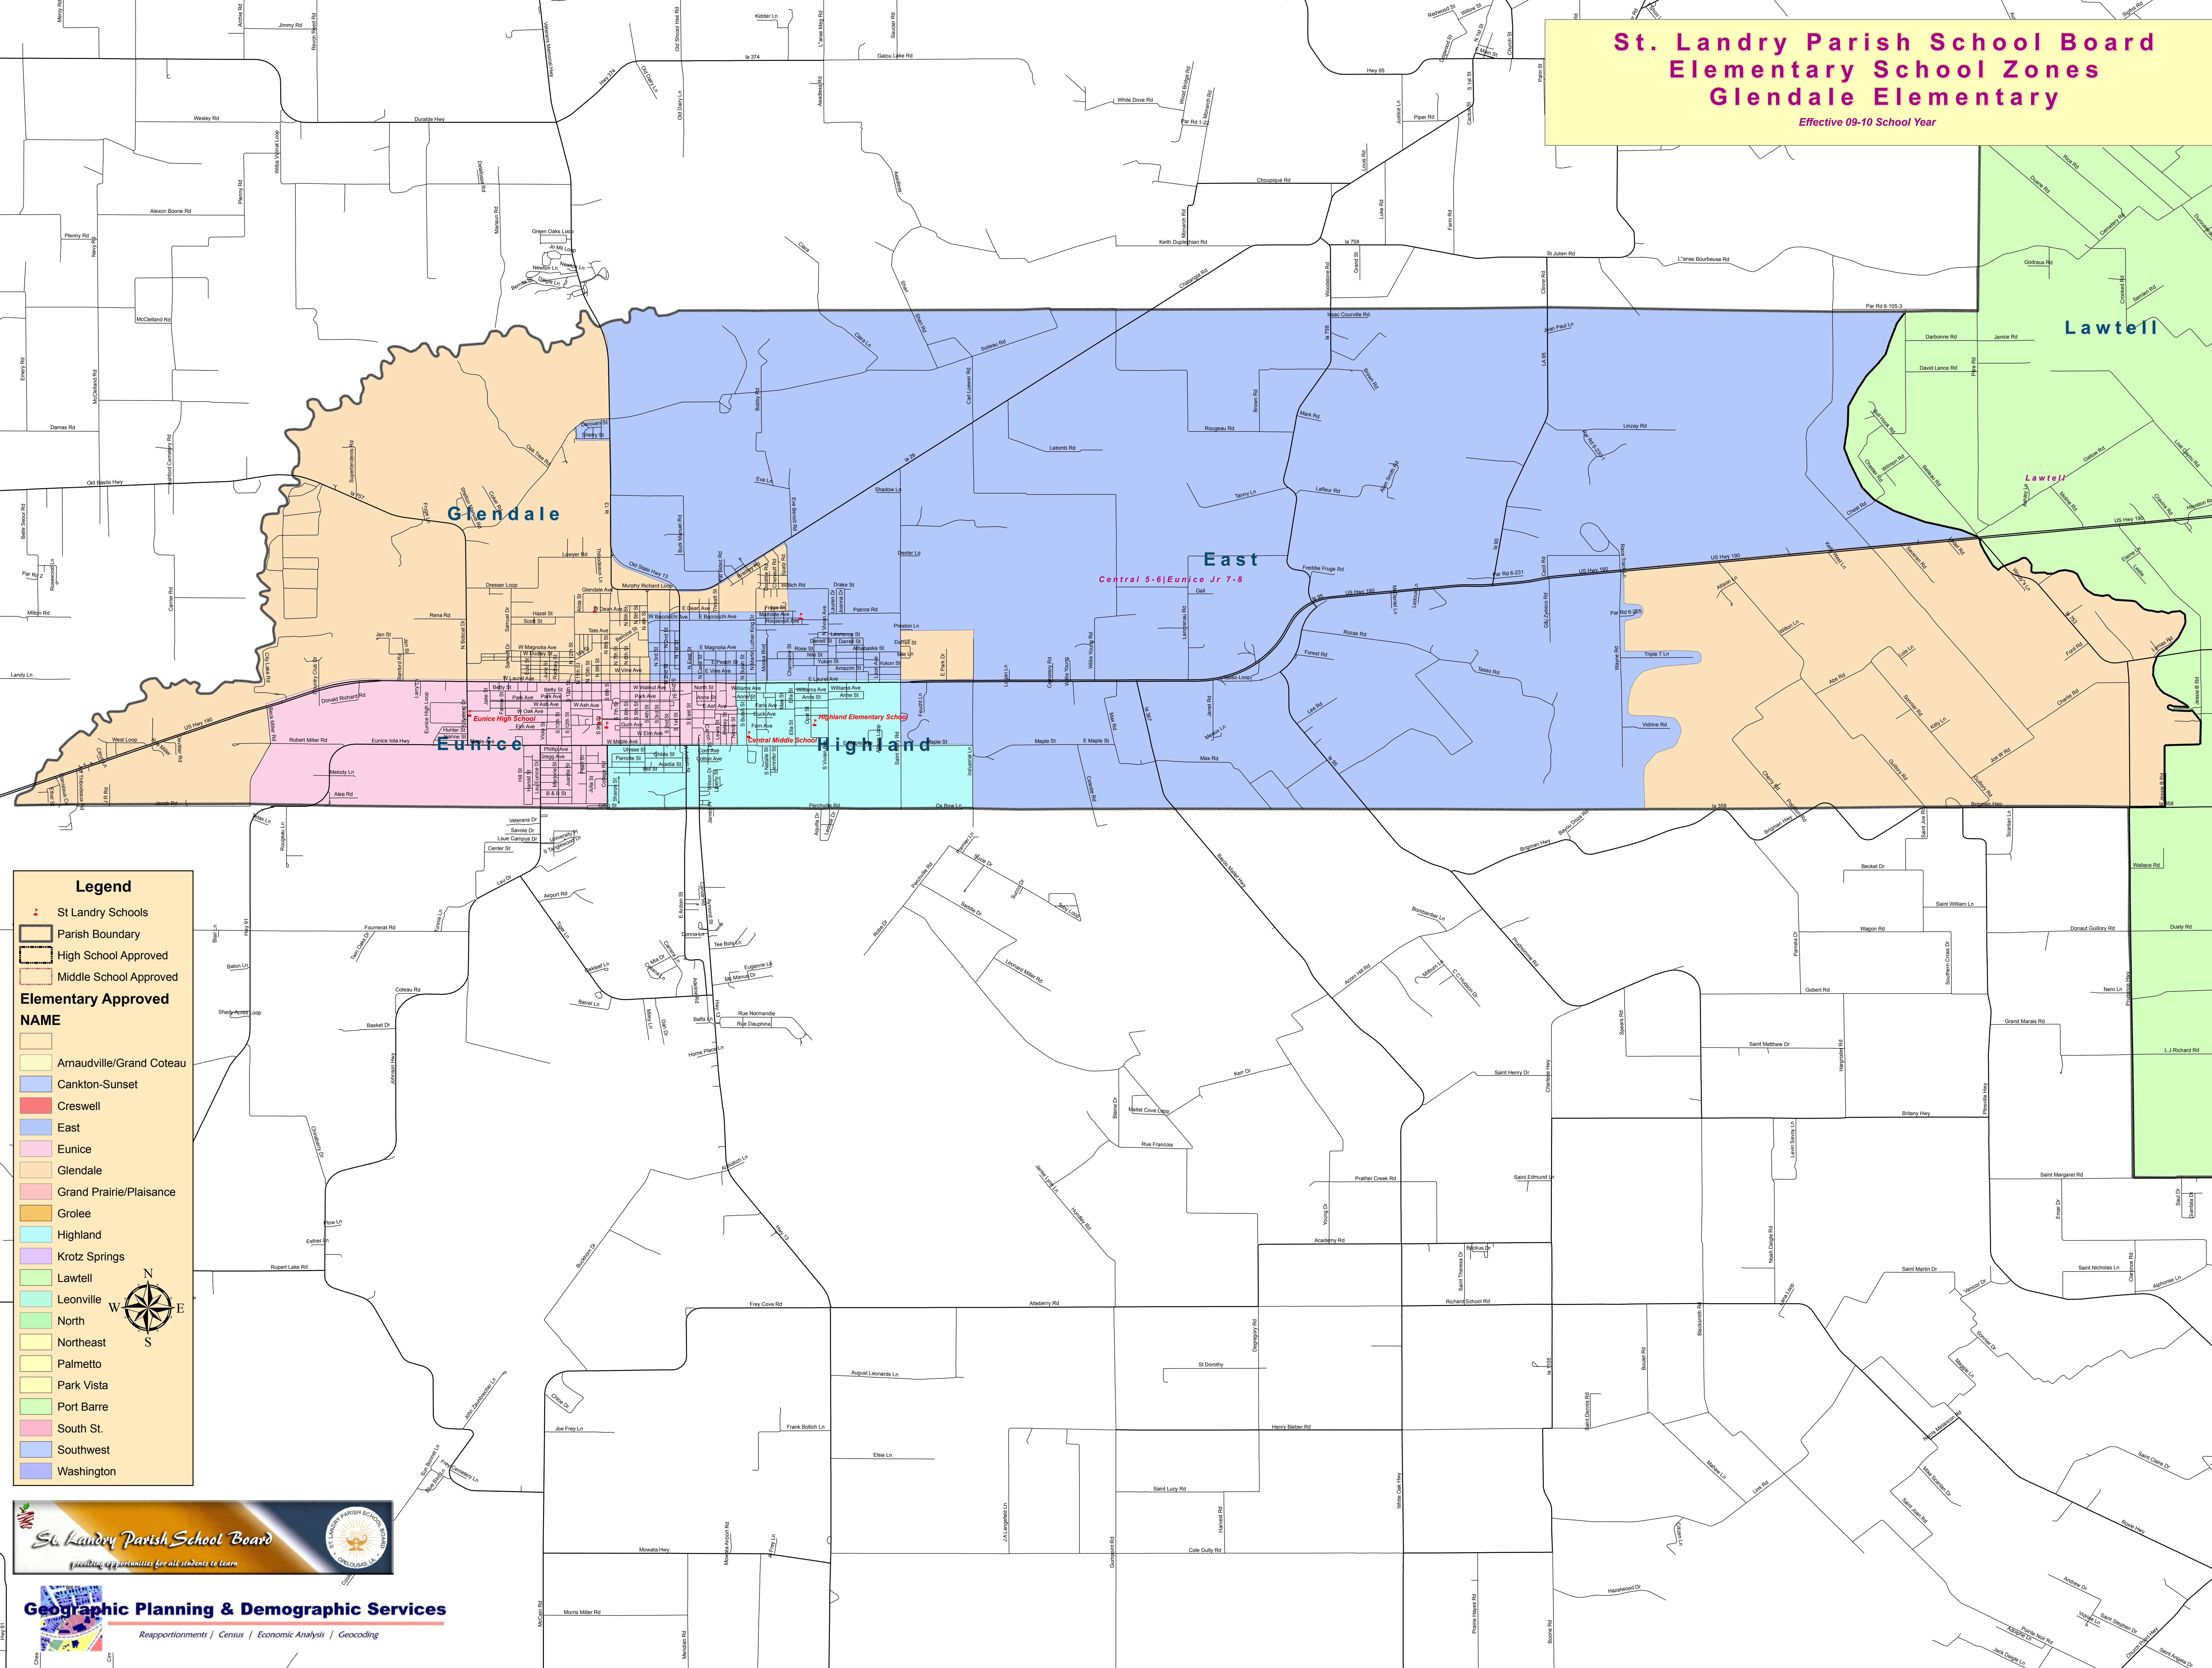

St. Landry Parish School Board Elementary School Zones Glendale Elementary

Effective 09-10 School Year

Legend

- St Landry Schools
- Parish Boundary
- High School Approved
- Middle School Approved

Elementary Approved NAME

- Anaudville/Grand Coteau
- Cankton-Sunset
- Creswell
- East
- Eunice
- Glendale
- Grand Prairie/Plaisance
- Grolee
- Highland
- Krotz Springs
- Lawtell
- Leonville
- North
- Northeast
- Palmetto
- Park Vista
- Port Barre
- South St.
- Southwest
- Washington