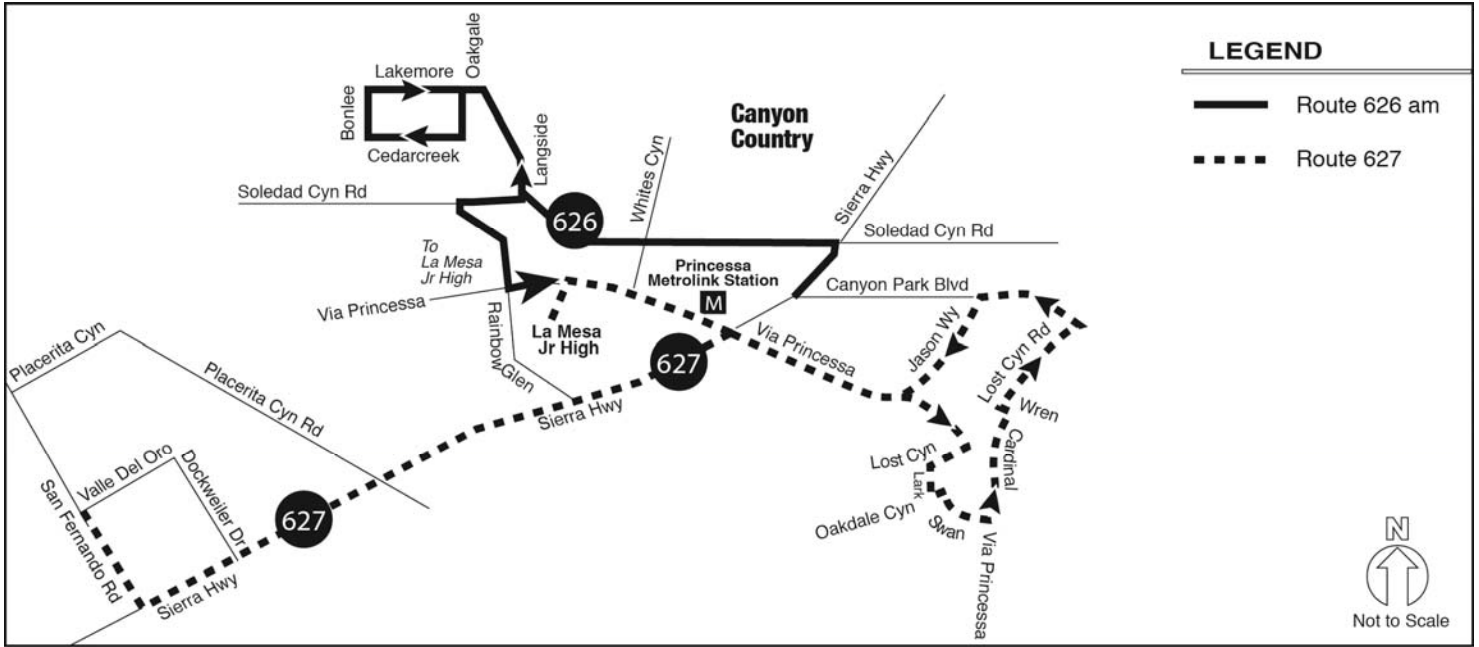

SUPPLEMENTAL SCHOOL DAY SERVICE MAPS

Please note: Schedules are subject to change without notice. It is our desire to maintain scheduled time whenever possible. However, safety is our primary consideration. Weather, traffic, road construction, and other factors may affect operating conditions. Therefore, schedules cannot be guaranteed. Santa Clarita Transit assumes no responsibility for lost, stolen or damaged passes. No refunds will be given. Santa Clarita Transit assumes no responsibility for delays, service annulments, etc. caused by weather, road/highway conditions, accidents, acts of God etc.