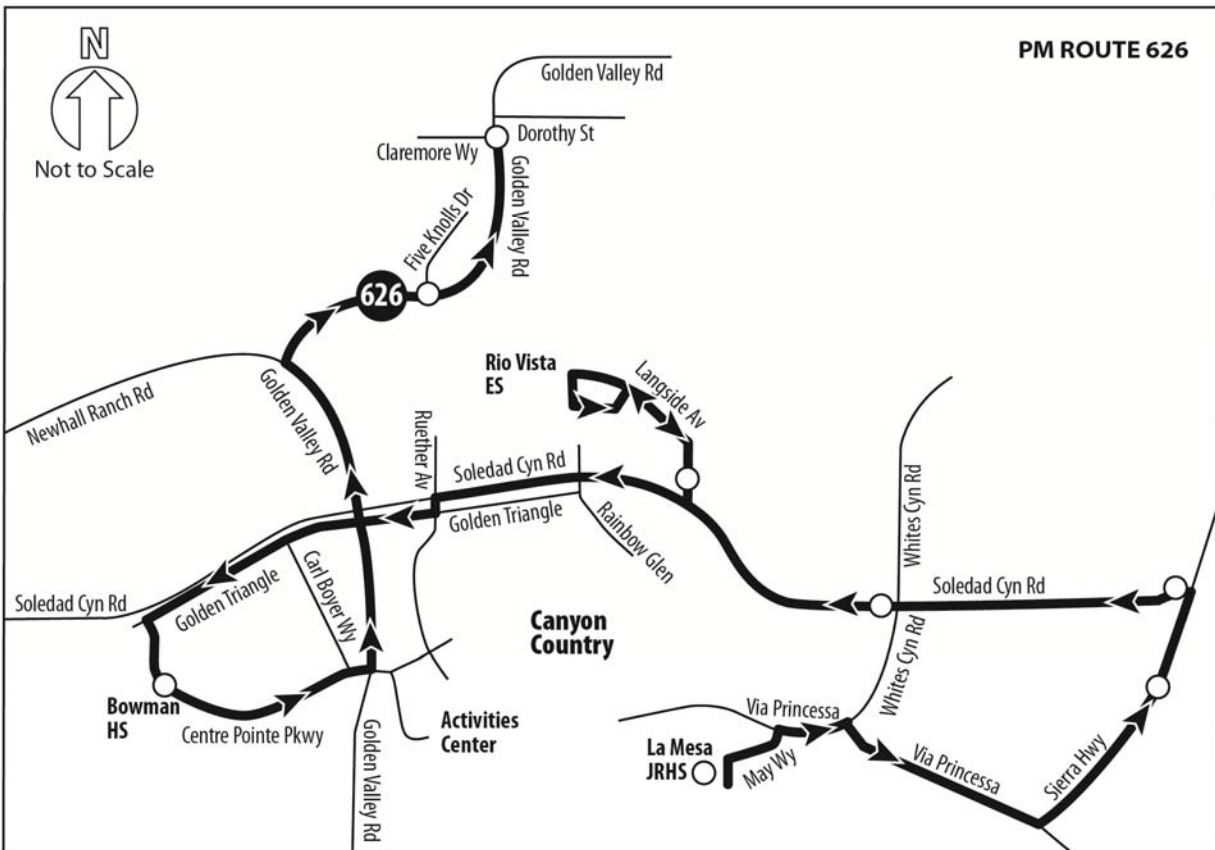

SUPPLEMENTAL SCHOOL DAY SERVICE MAPS

Please note: Schedules are subject to change without notice. It is our desire to maintain scheduled time whenever possible. However, safety is our primary consideration. Weather, traffic, road construction, and other factors may affect operating conditions. Therefore, schedules cannot be guaranteed. Santa Clarita Transit assumes no responsibility for lost, stolen or damaged passes. No refunds will be given. Santa Clarita Transit assumes no responsibility for delays, service annulments, etc. caused by weather, road/highway conditions, accidents, acts of God etc.