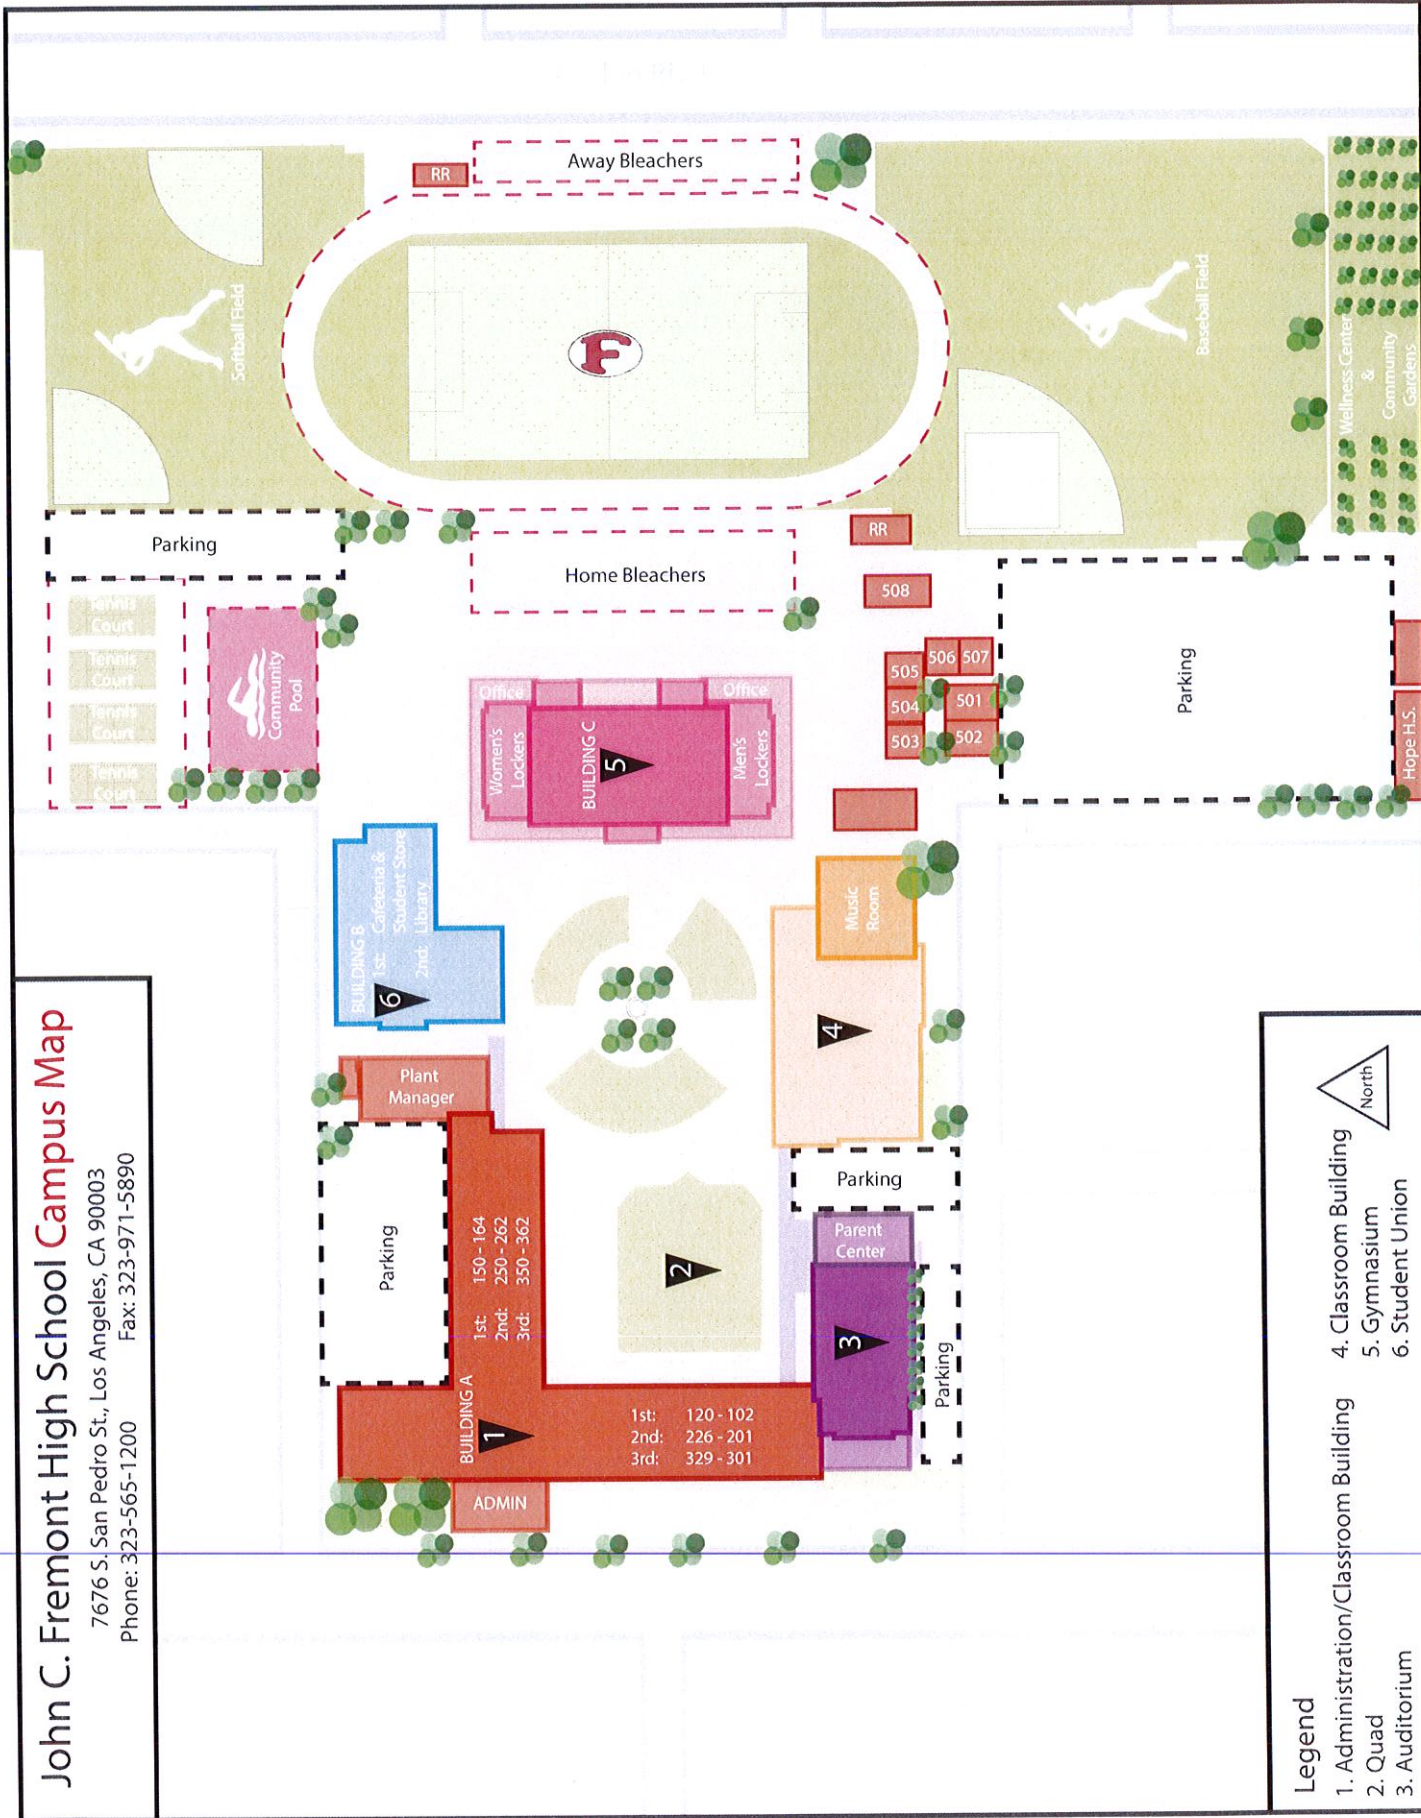

John C. Fremont High School Campus Map

7676 S. San Pedro St., Los Angeles, CA 90003
 Phone: 323-565-1200 Fax: 323-971-5890

Legend

- 1. Administration/Classroom Building
- 2. Quad
- 3. Auditorium
- 4. Classroom Building
- 5. Gymnasium
- 6. Student Union