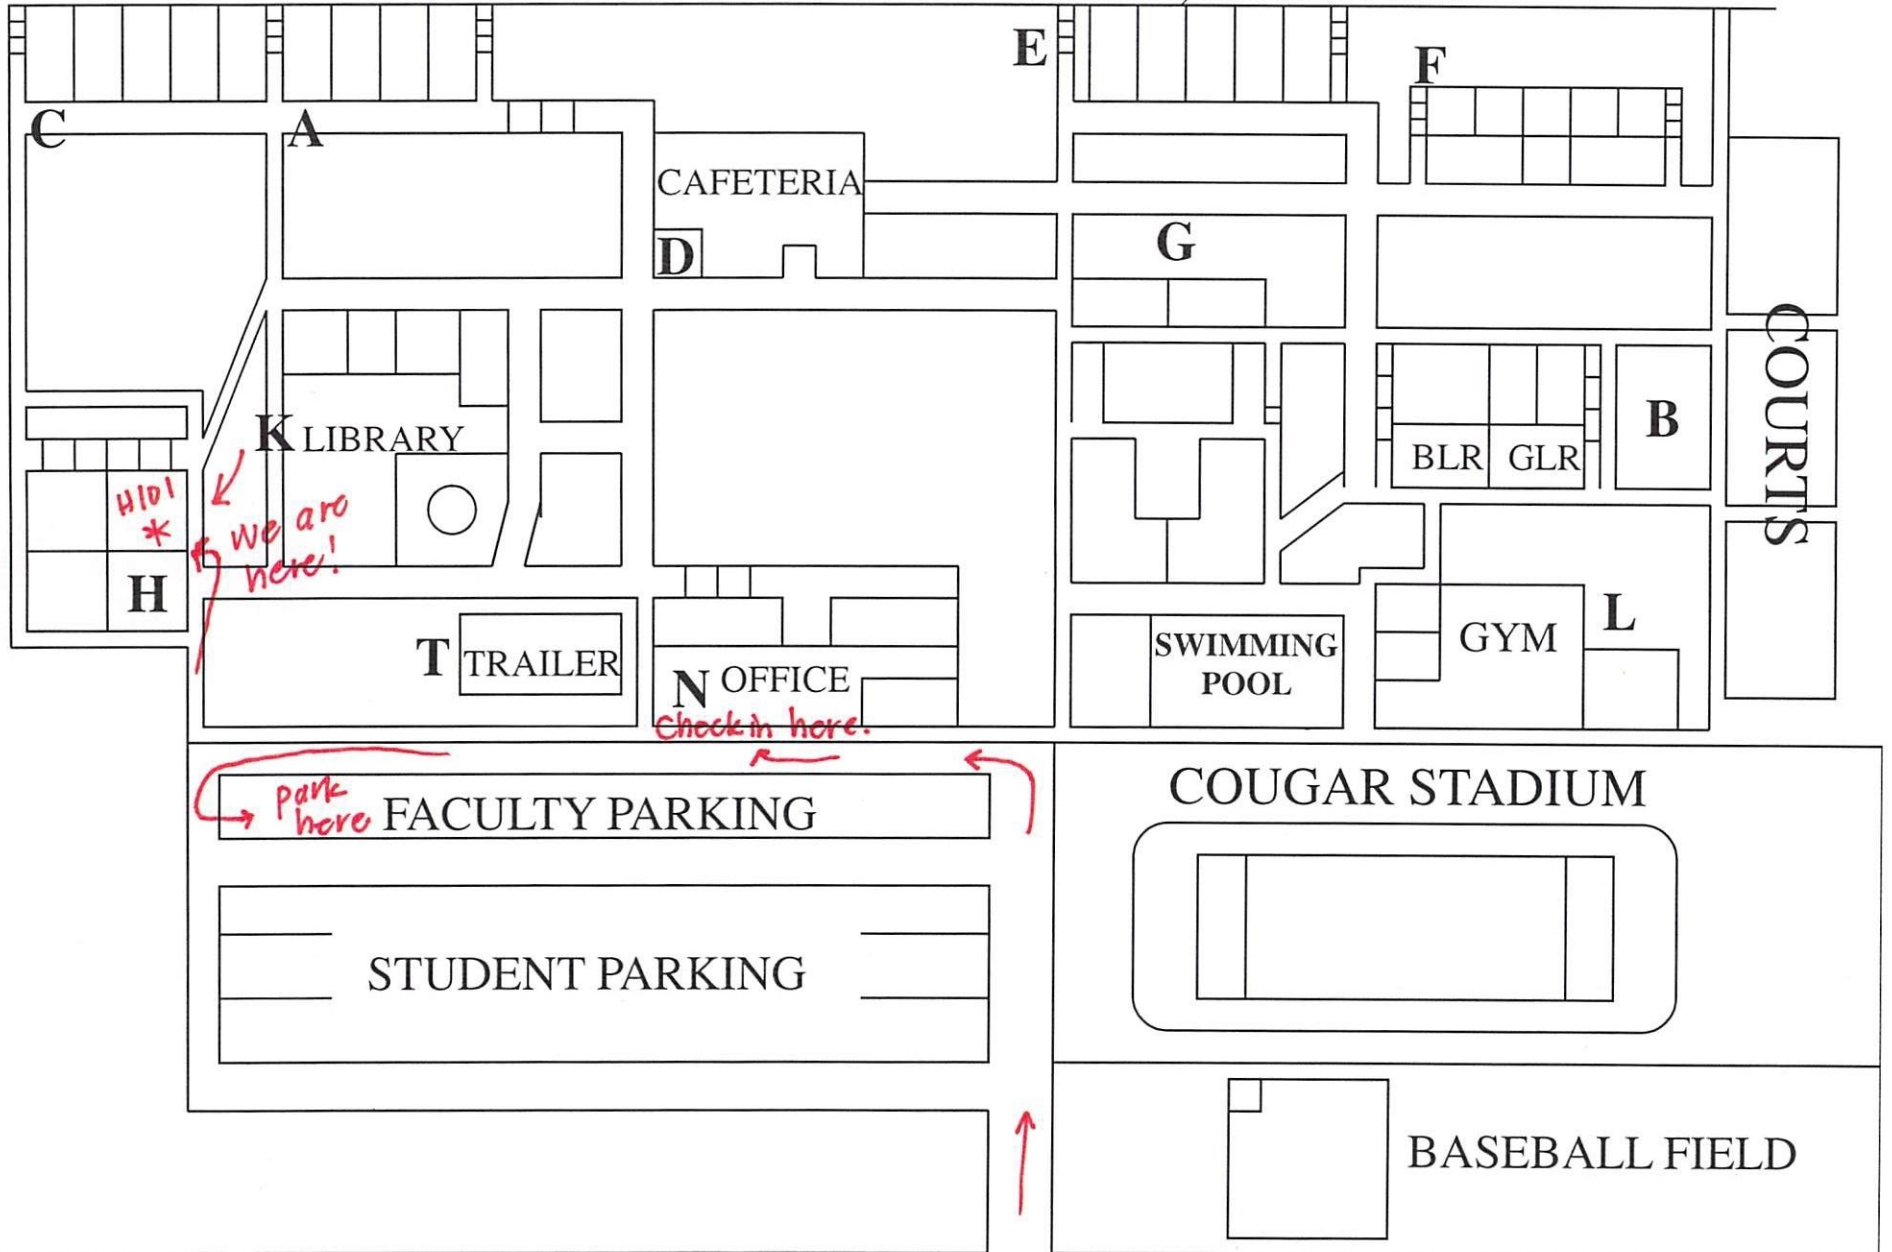

KAISER HIGH SCHOOL

511 Lunalilo Home Road • Honolulu, Hawaii 96825

LUNALILO HOME ROAD