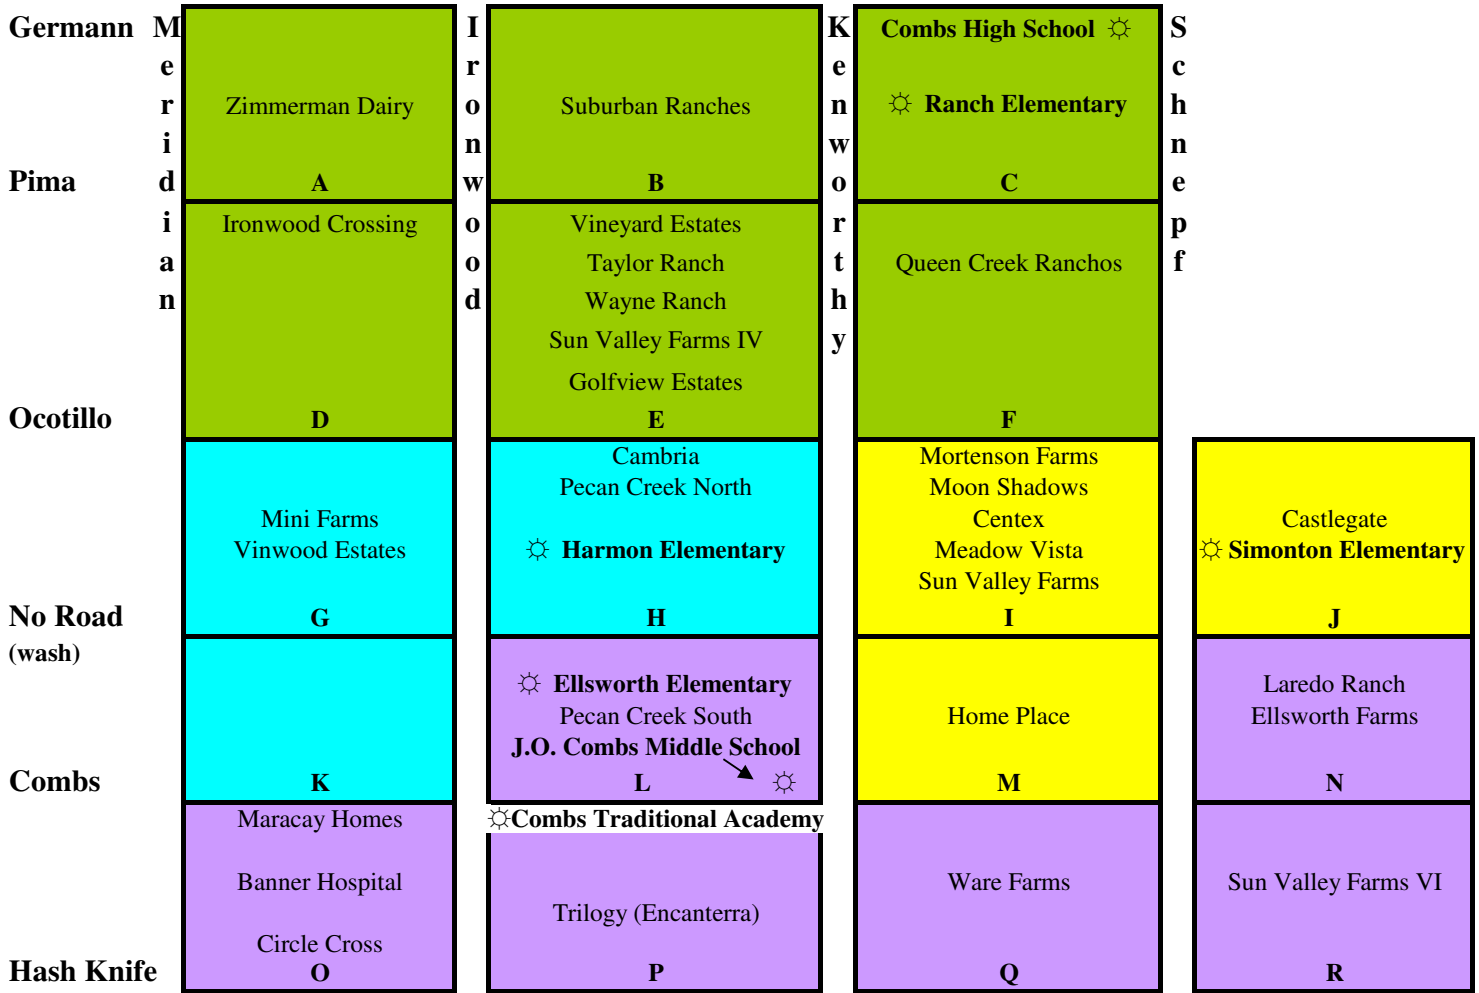

J.O. COMBS UNIFIED SCHOOL DISTRICT #44

ATTENDANCE BOUNDARIES

District Boundaries - 68 square miles

North	Pecos
West	Mouer/Meridian (County line)
South	Hash Knife/Empire
East	Florence Junction area

Schools

	Ellsworth Elementary - 38454 N. Carolina Ave.	K - 6
	Harmon Elementary - 39315 N. Cortona Dr.	K - 6
	Ranch Elementary - 43521 N. Kenworthy Ave.	Pre-K - 6
	Simonton Elementary - 40300 N. Simonton Blvd.	K - 6
	Combs Traditional Academy - No identified boundaries (School of Choice) 37327 N. Gantzel Rd.	- K-6
	J.O. Combs Middle School - 37611 N. Pecan Creek Dr.	Gr. 7 - 8
	Combs High School - 2505 E. Germann Rd.	Gr. 9 - 12