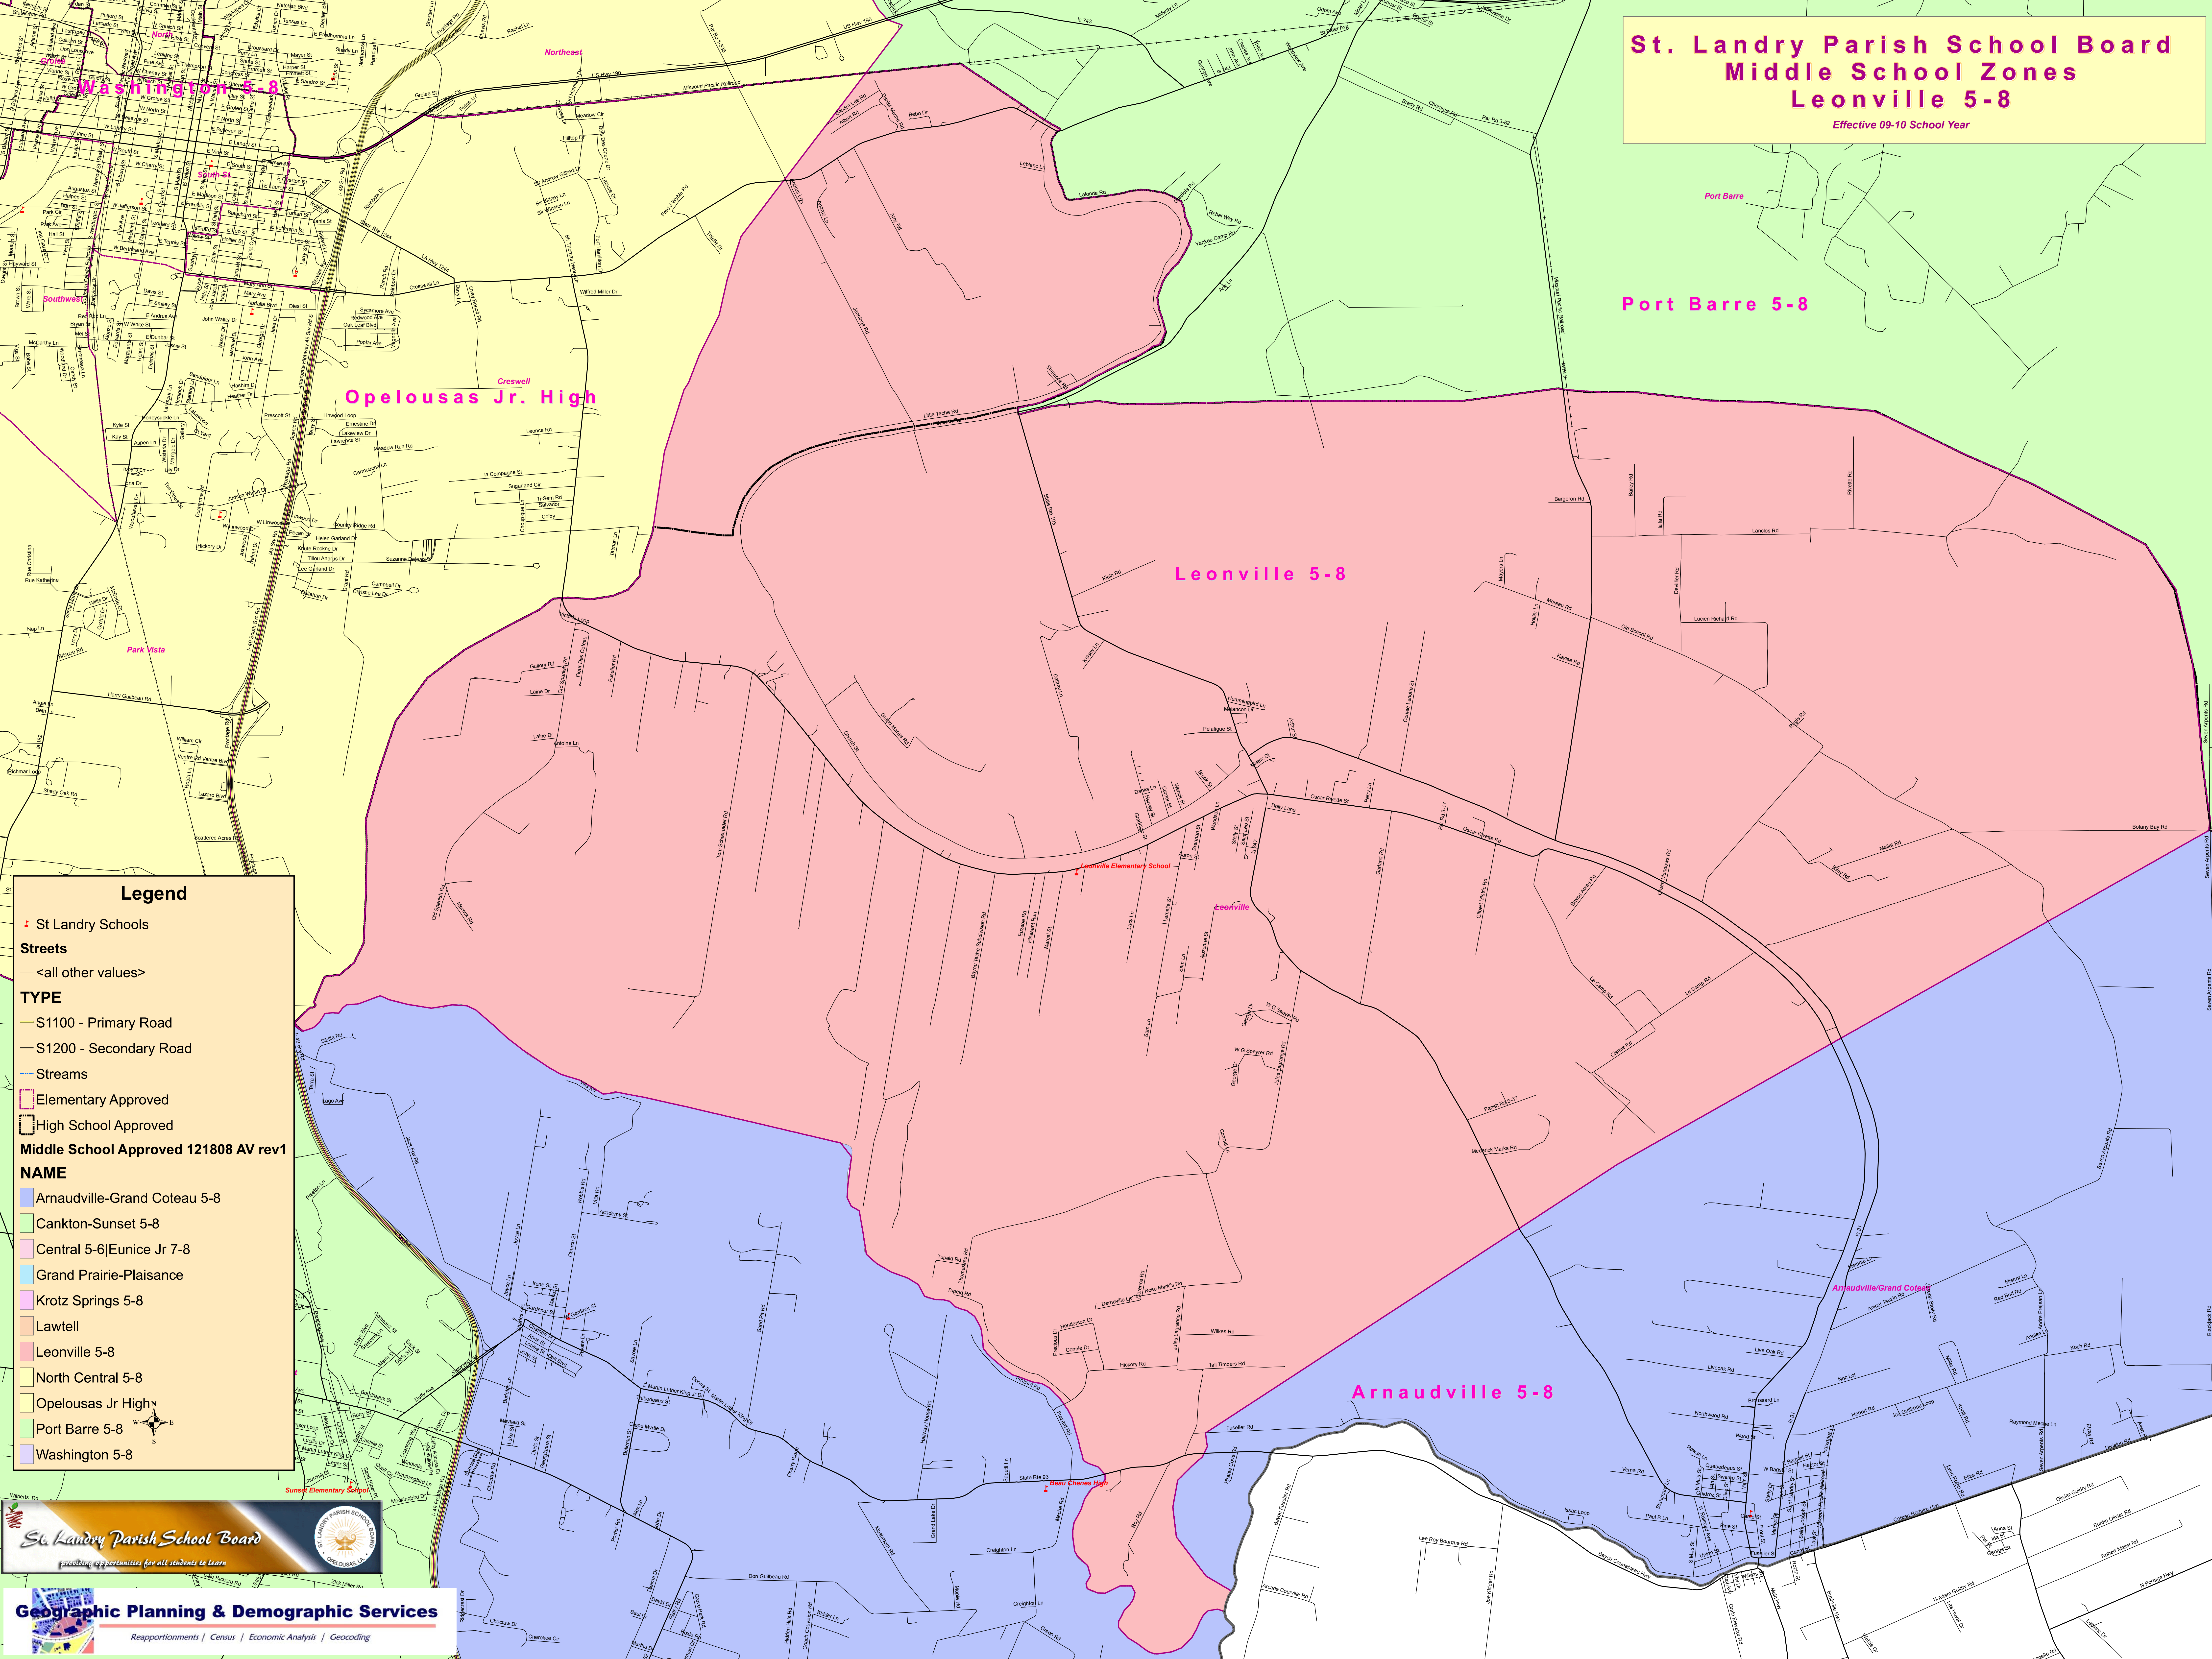

**St. Landry Parish School Board  
Middle School Zones  
Leonville 5-8**  
Effective 09-10 School Year

**Legend**

- St Landry Schools
- Streets
- <all other values>
- TYPE**
- S1100 - Primary Road
- S1200 - Secondary Road
- Streams
- Elementary Approved
- High School Approved
- Middle School Approved 121808 AV rev1
- NAME**
- Arnaudville-Grand Coteau 5-8
- Cankton-Sunset 5-8
- Central 5-6|Eunice Jr 7-8
- Grand Prairie-Plaisance
- Krotz Springs 5-8
- Lawtell
- Leonville 5-8
- North Central 5-8
- Opelousas Jr High
- Port Barre 5-8
- Washington 5-8