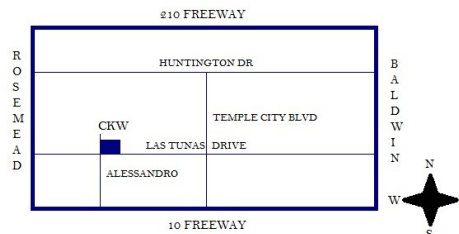

## HOURS

Monday	CLOSED
Tuesday	11AM-6PM
Wednesday	11AM-5PM
Thursday	11AM-6PM
Friday	11AM-4PM
Saturday	11AM-4PM
Sunday	CLOSED

Call, E-mail, or Follow Us  
for Summer Hours!

Follow Us!

@ckwschooluniforms1