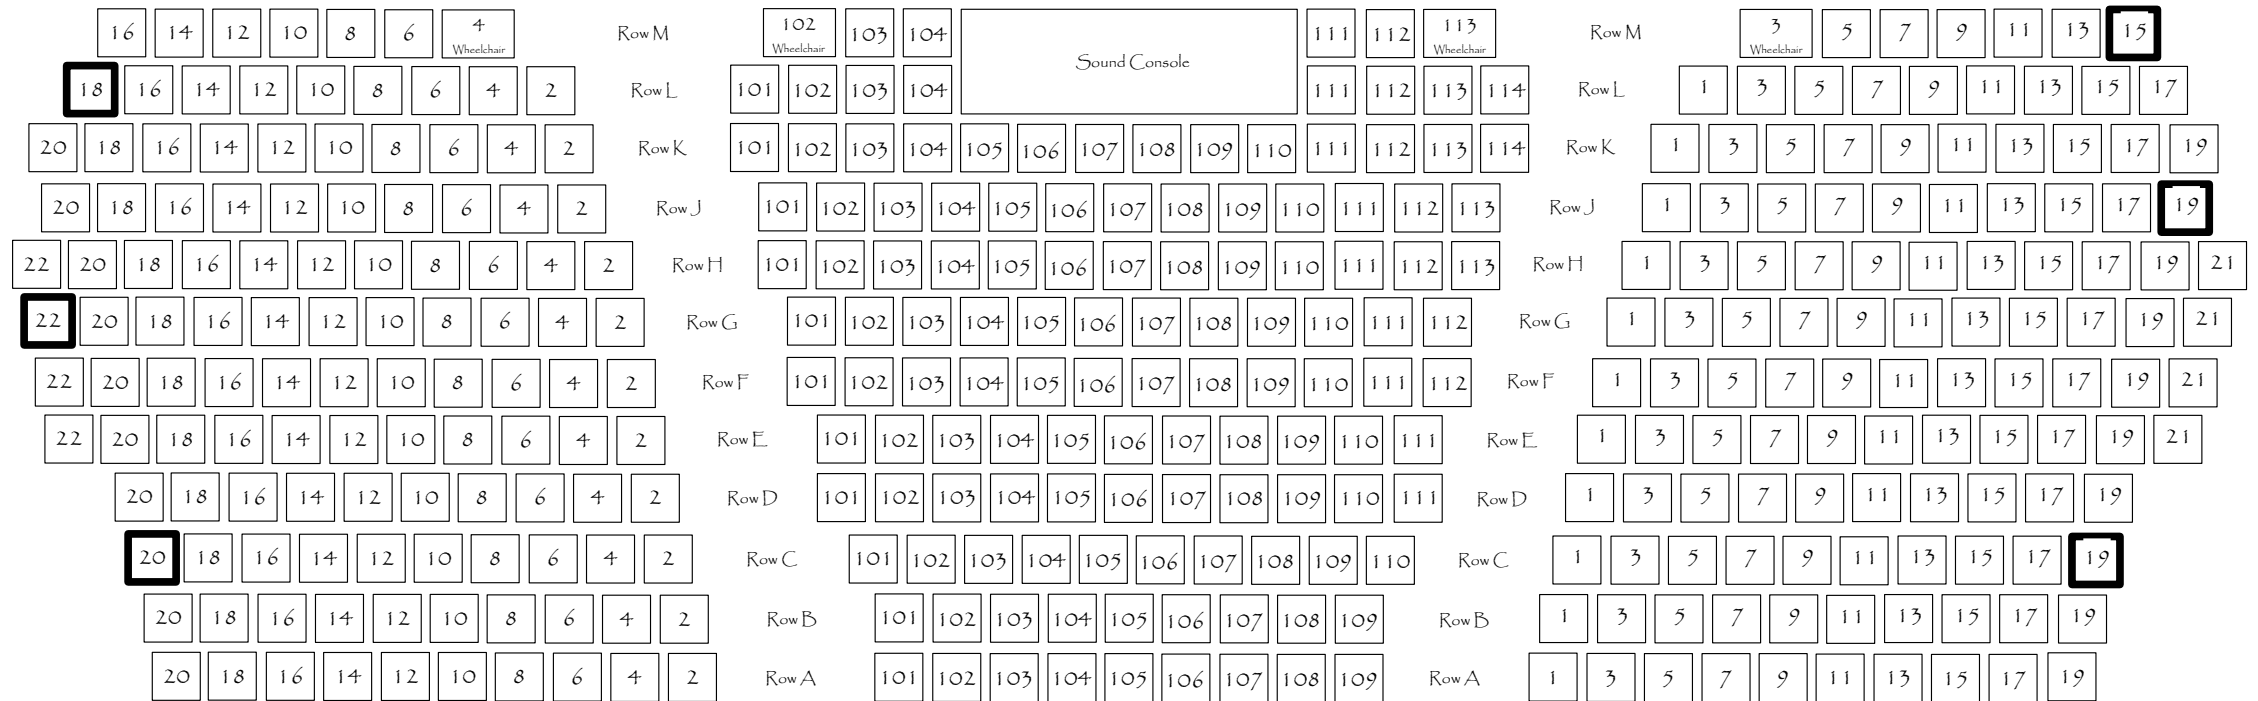

Bordentown Performing Arts Center
Orchestra Level Seating Chart

Rows N thru CC

Stage

Seats in bold are handicap accessible (movable armrests)