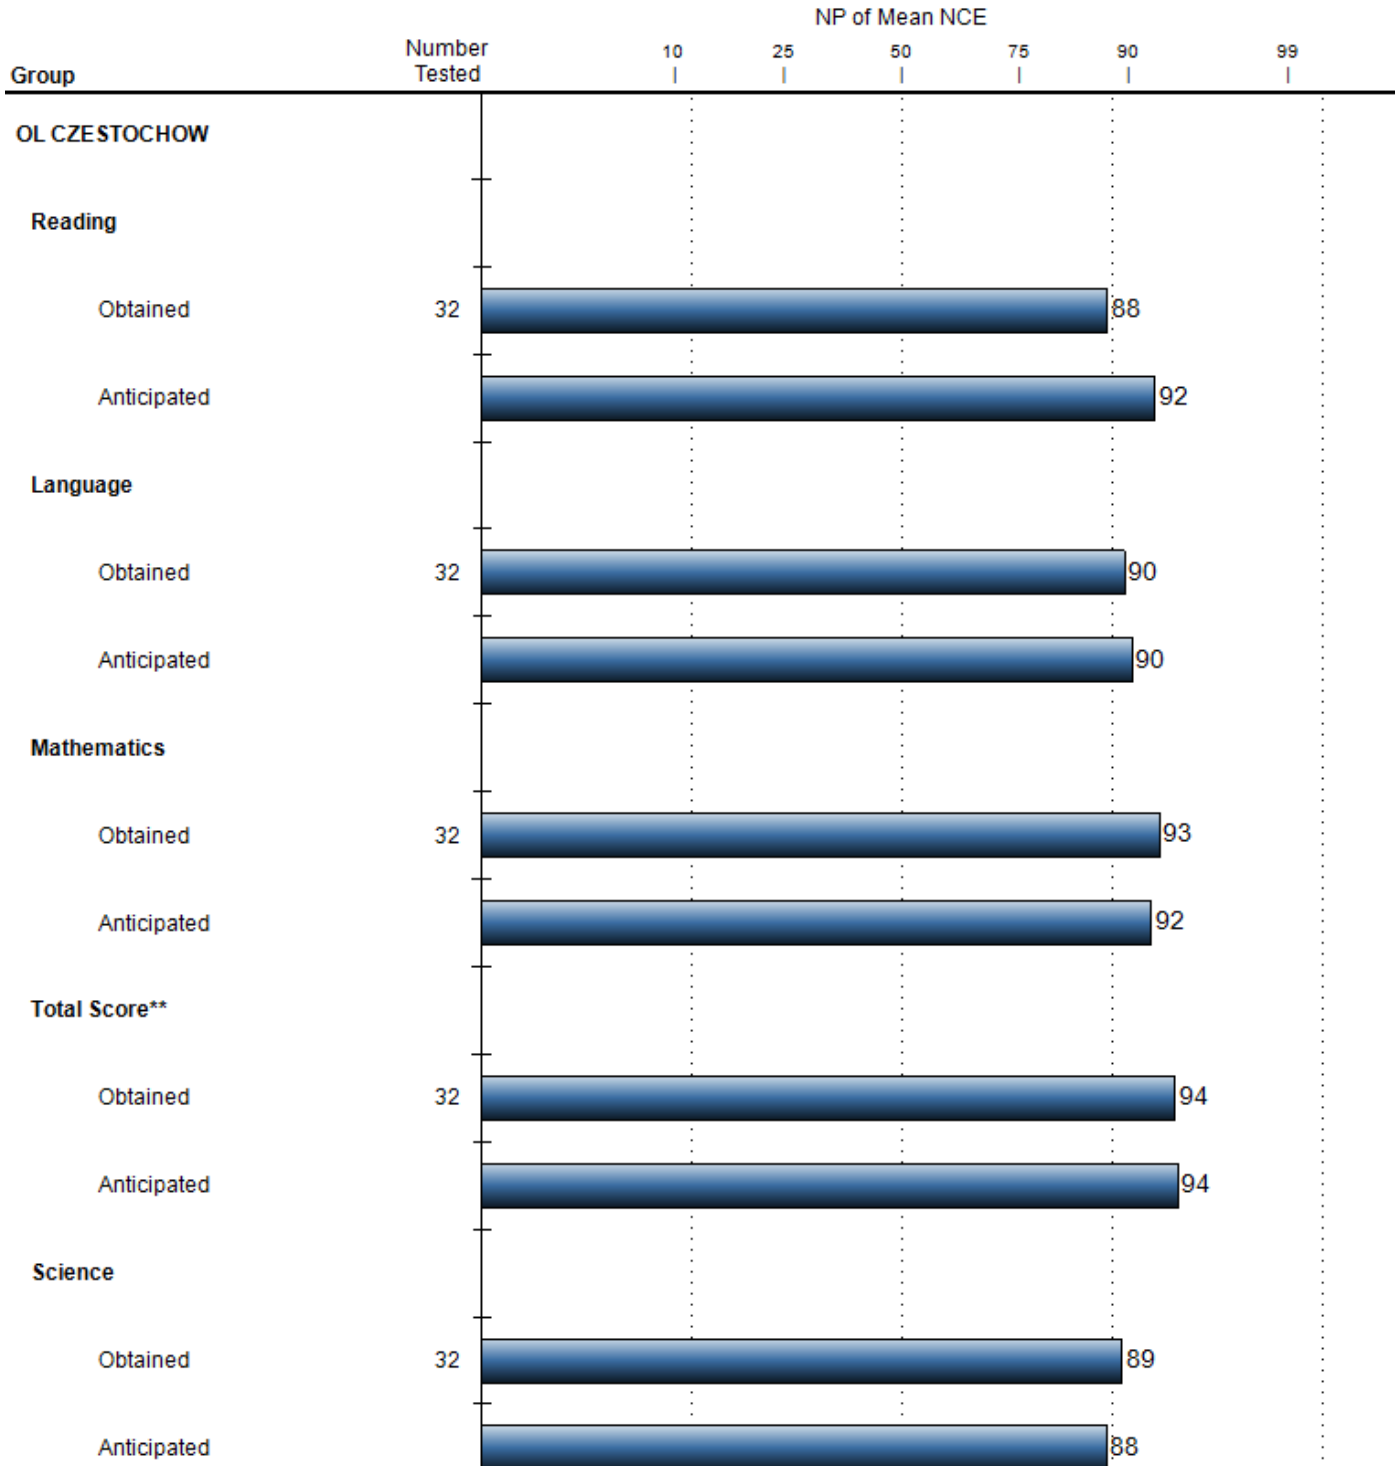

TerraNova 3 - Common Core with InView  
 Summary Chart: Combination  
 NP of Mean NCE

Grade: 5, Test Date: 03/06/17, QM: 24, Norms Year: 2011, Scoring Type: Pattern (IRT)

**HELP THE TEACHER HELP THE CHILD**