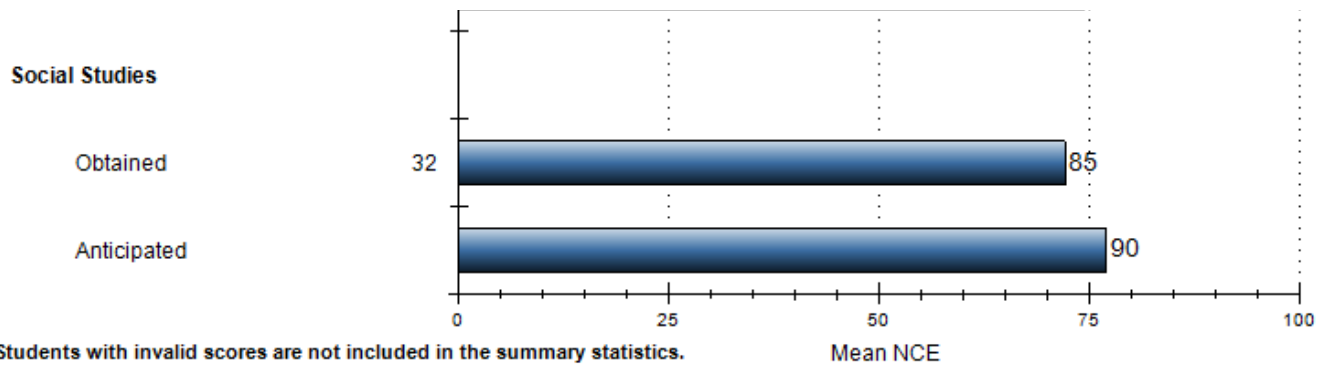

TerraNova 3 - Common Core with InView  
 Summary Chart: Combination  
 NP of Mean NCE

Grade: 5, Test Date: 03/06/17, QM: 24, Norms Year: 2011, Scoring Type: Pattern (IRT)

**HELP THE TEACHER HELP THE CHILD**