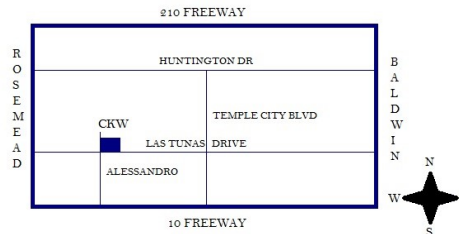

Call, E-mail, or Follow Us
for Summer Hours!

Follow Us!

@ckwschooluniforms1

CKW SCHOOL UNIFORMS

SCHOOL UNIFORMS WITH DISTINCTION

9400 Las Tunas Drive Temple City, CA 91780

626-287-1994

customerservice@ckwschooluniforms.com