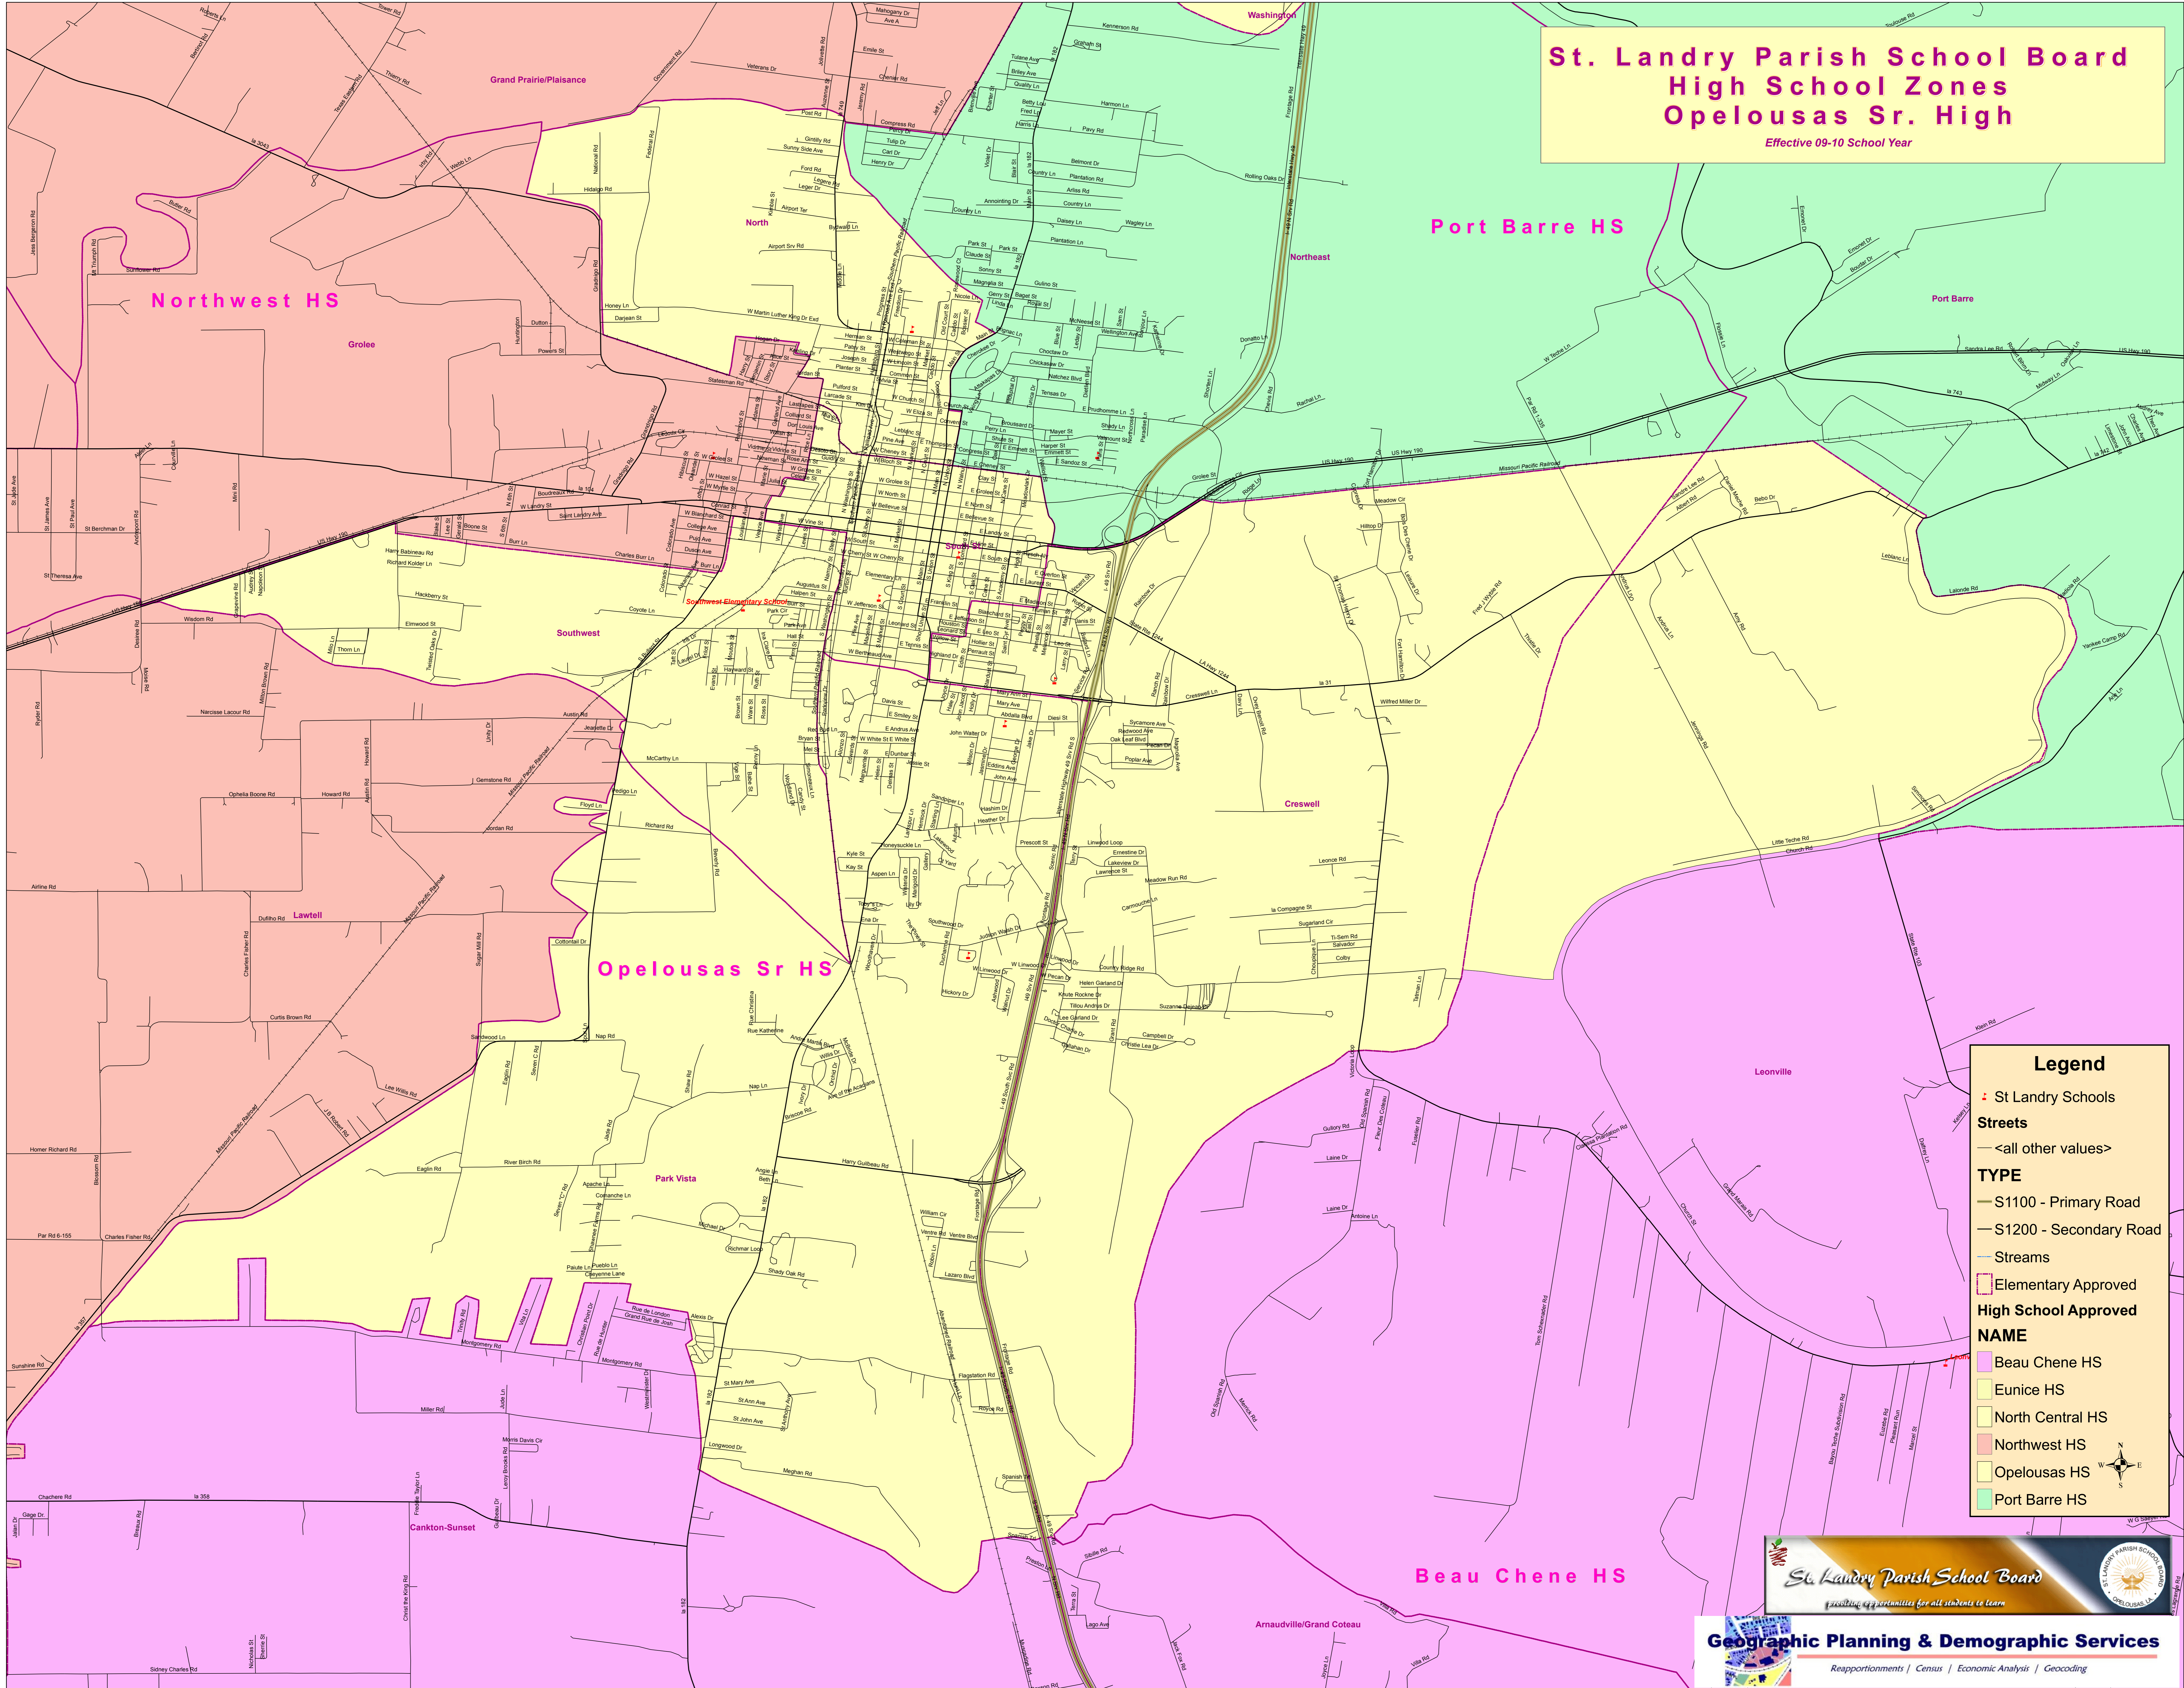

St. Landry Parish School Board High School Zones Opelousas Sr. High

Effective 09-10 School Year

Legend

- St Landry Schools
- Streets
- <all other values>
- TYPE
- S1100 - Primary Road
- S1200 - Secondary Road
- Streams
- Elementary Approved
- High School Approved
- NAME
- Beau Chene HS
- Eunice HS
- North Central HS
- Northwest HS
- Opelousas HS
- Port Barre HS

St. Landry Parish School Board
Facilitating opportunities for all students to learn

Geographic Planning & Demographic Services
Reapportionments | Census | Economic Analysis | Geocoding