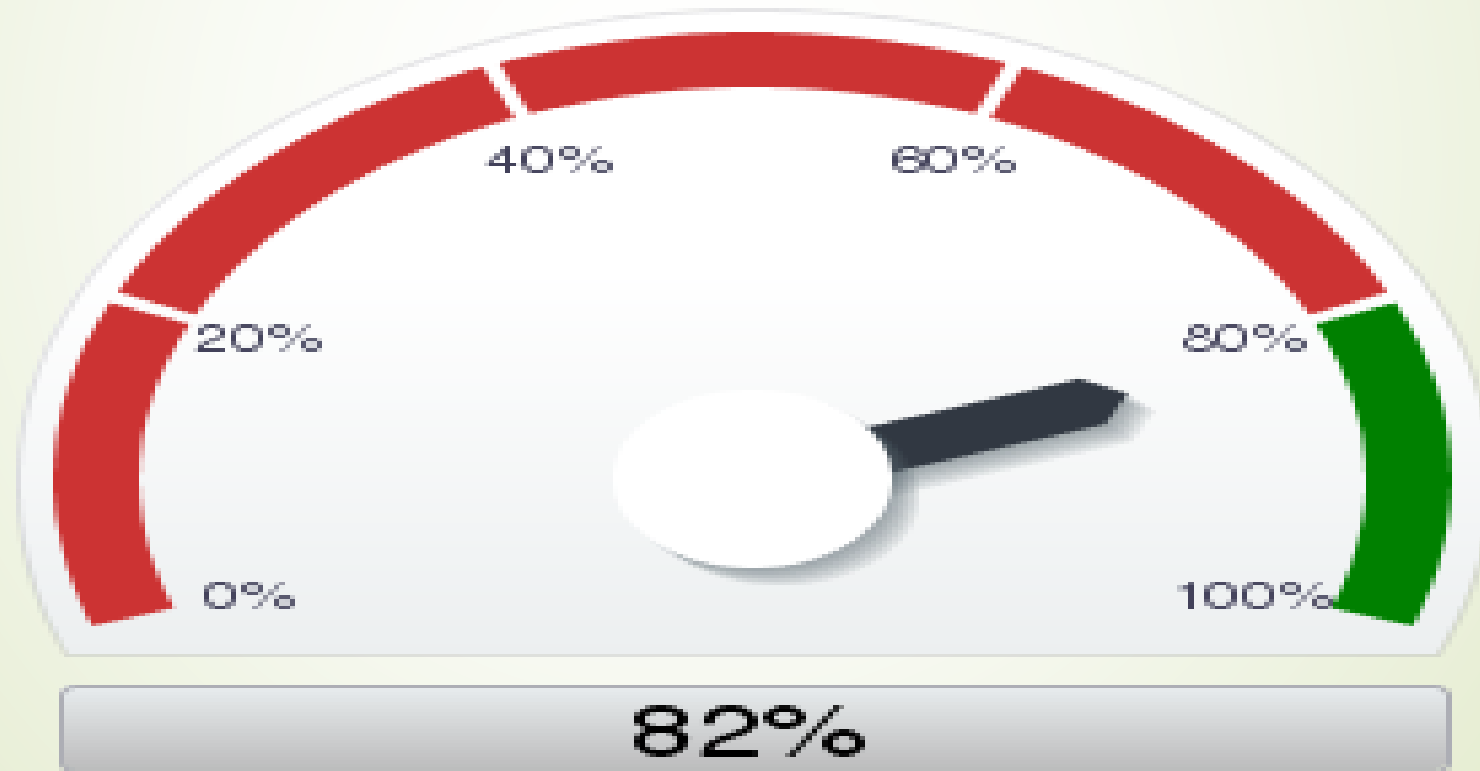

WELCOME
Travis D. Brandy, Ed.D
Principal

Introductions

 Mr. Eric Fitzpatrick,
AP

MEAL APPS

Actual

0% - 80% 80% - 100%

FINAL PUSH.....

TESTING UPDATES