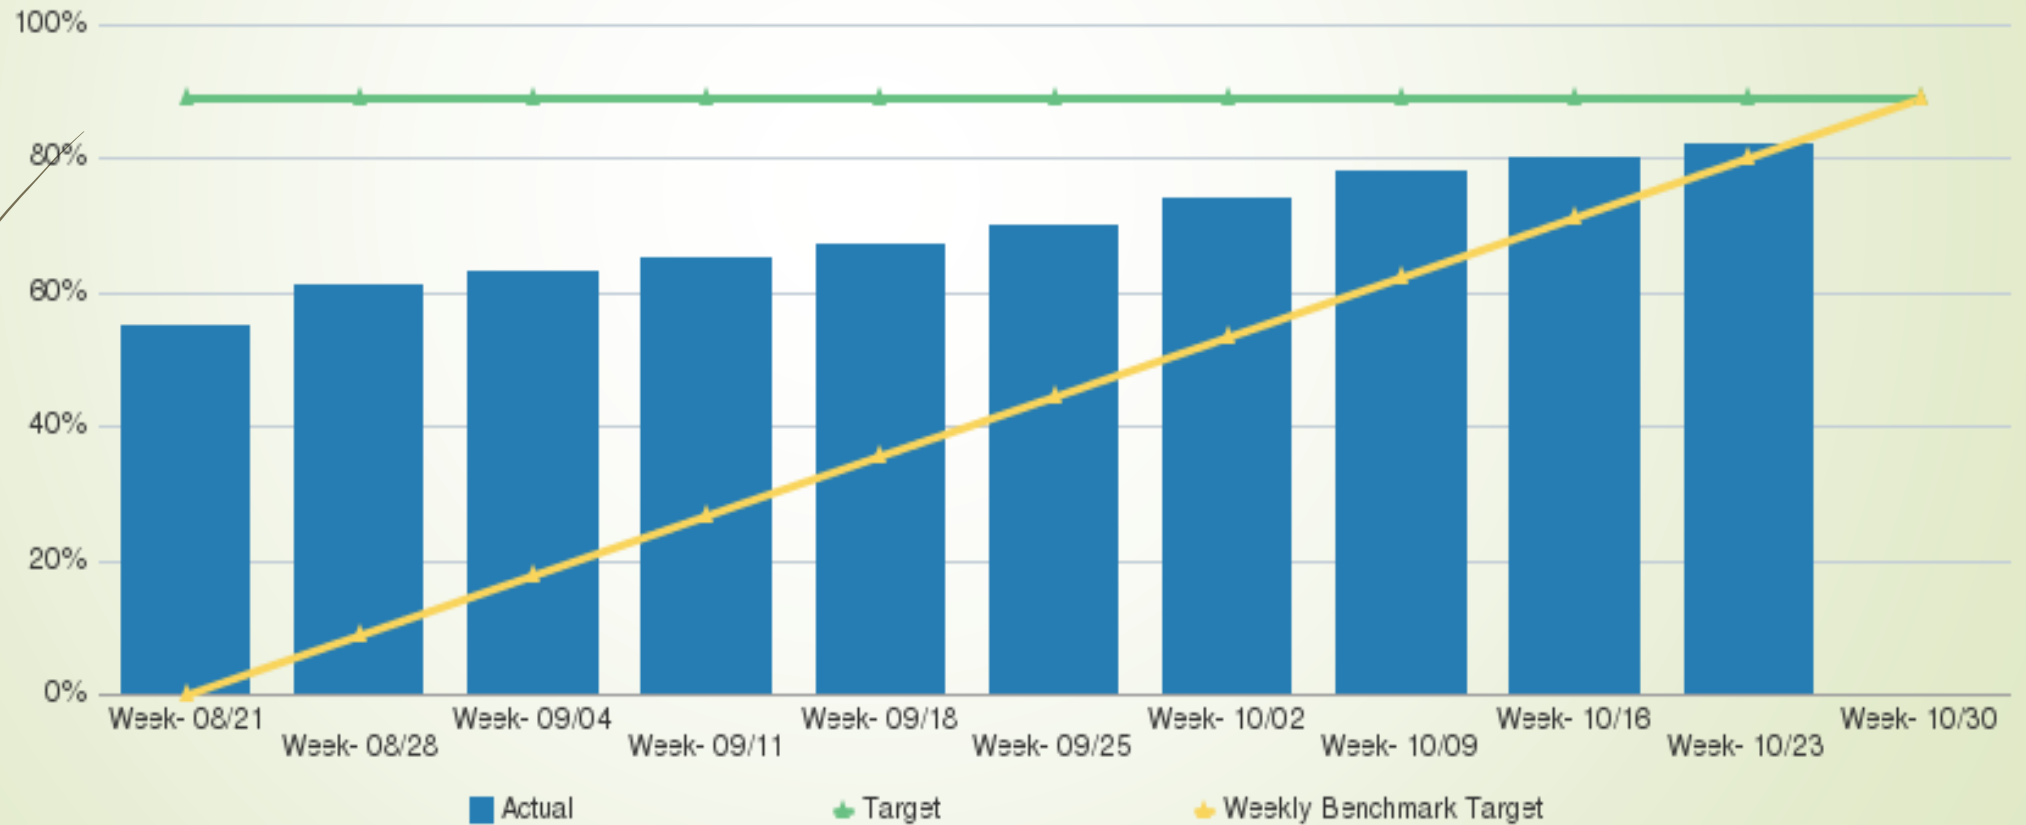

WELCOME
Travis D. Brandy, Ed.D
Principal

Introductions

 Mr. Eric Fitzpatrick,
AP

MEAL APPS

Actual

0% - 80% 80% - 100%

FINAL PUSH.....

TESTING UPDATES