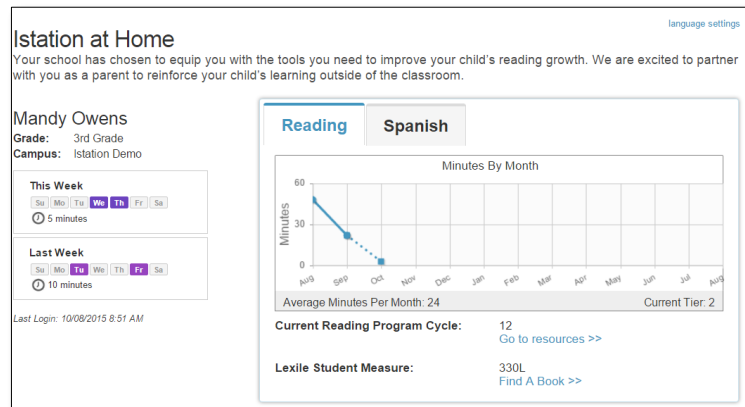

Step 4:

- A. Enter your user name and password.
- B. Click the **OK** button.

Step 5:

Select one of the following:

- Reading with ISIP – personalized instructional path
- Reading en Español con ISIP* – personalized instructional path
- Books – interactive books
- Writing – Writing Rules! with Calvin Cool (3rd – 8th grade)
- iPractice – student-selected activities from the Istation curriculum
- Assignments – extra practice activities assigned by the teacher

*based on your district/campus subscription

Parent Portal Login

Parents may go to Istation’s Parent Portal online at www.istation.com. A variety of resources are available to reinforce children’s learning at home including:

Resources

- Printable lessons
- Lexile – Find A Book

Data

- Usage
- Student Summary Handout
- Skill Growth
- Writing Rules!

Enter www.istation.com in your Web browser and click on **CUSTOMER LOGIN**.

The first time you log in, you will be prompted to select your child’s school. Type the school information in the search box, then click the “Search” button.

Then type your child’s login information as provided by his or her teacher and click **Log In**.

Log In: Find Your Campus
Step 1 of 2

To log in to the Istation classroom management and student report Web site, you must specify your location so that we can properly identify your account.

Search by Your Campus, District or Istation Domain Name

[Forgot User Name?](#)

[Forgot Password?](#)

[Forgot User Name or Password?](#)

Istation Support

1-866-883-7323, press 2

Non-transferable license: Tift Co School District at Tift Co School District
support@istation.com

7:00 a.m. - 6:30 p.m. M-F CST