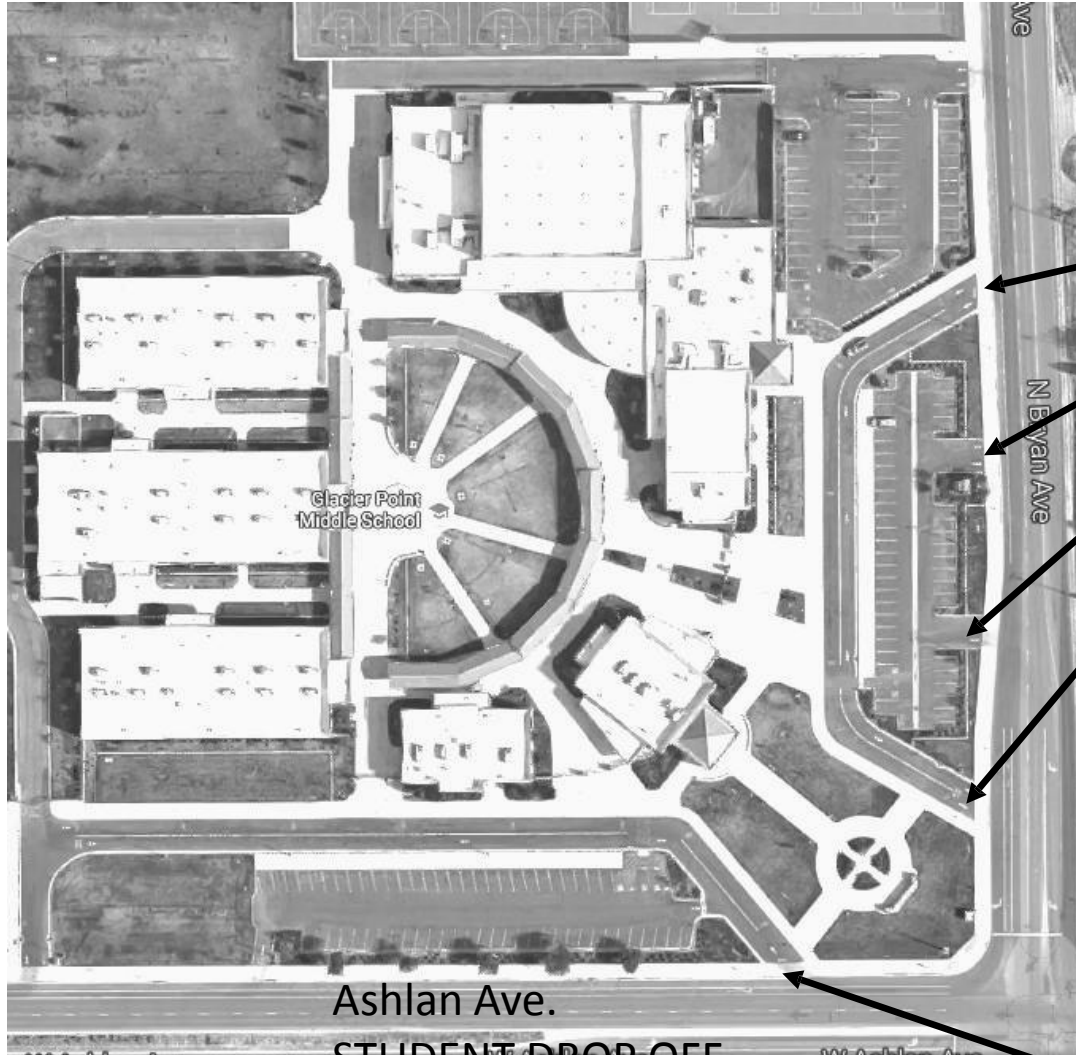

# Student Drop Off/Pick Up

No student drop-off at any **Bryan Ave.** entrance.

Student safety is our first priority, and as such we must end student drop off in the Bryan Ave. parking lot. If you are going to park and come into the office, please feel free to use the Bryan Ave. parking lot. If you are simply dropping off your student, please use the drop-off lane on Ashlan Ave. Thank you

Ashlan Ave.  
STUDENT DROP OFF

Student drop-off on **Ashlan Ave.** only.