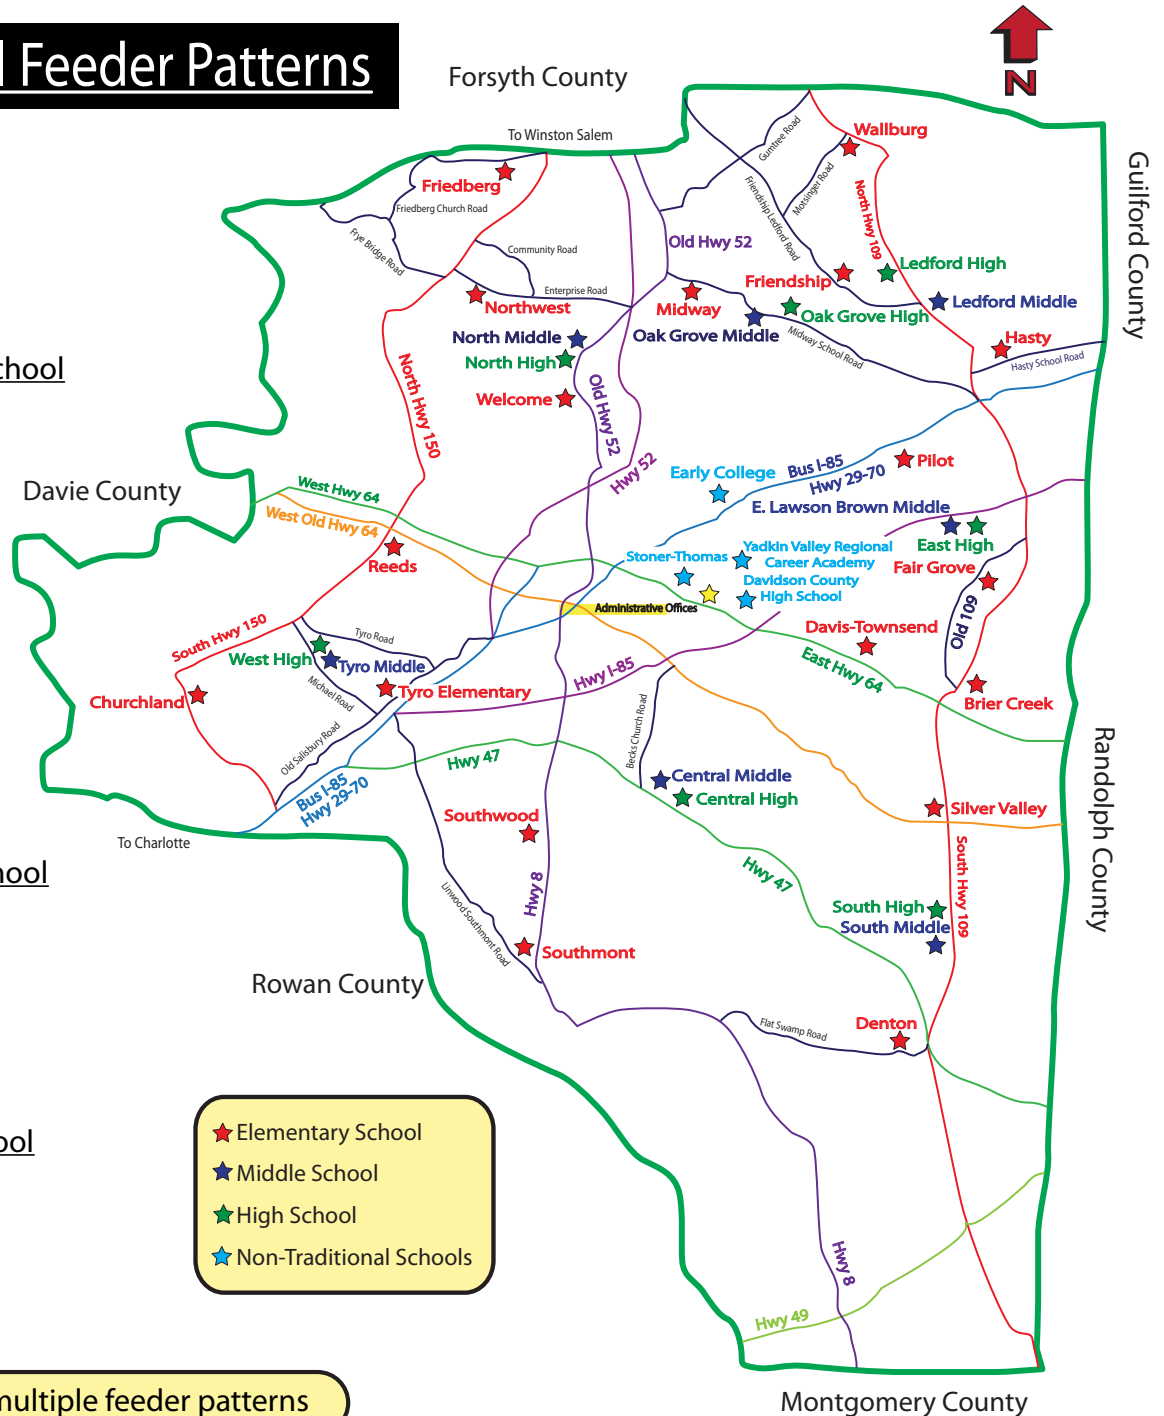

## School Feeder Patterns

### East Davidson High School

- E. Lawson Brown Middle
- Brier Creek Elementary
- Fair Grove Elementary
- Pilot Elementary

### Davidson County High School

System-wide

### Davidson Early College High School

System-wide