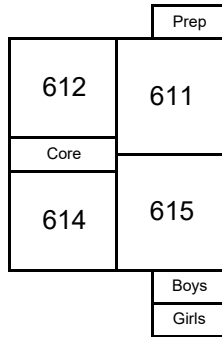

Rancho Pico Junior High School

◆ = Staff Bathrooms

PARKING LOTS

VALENCIA BOULEVARD