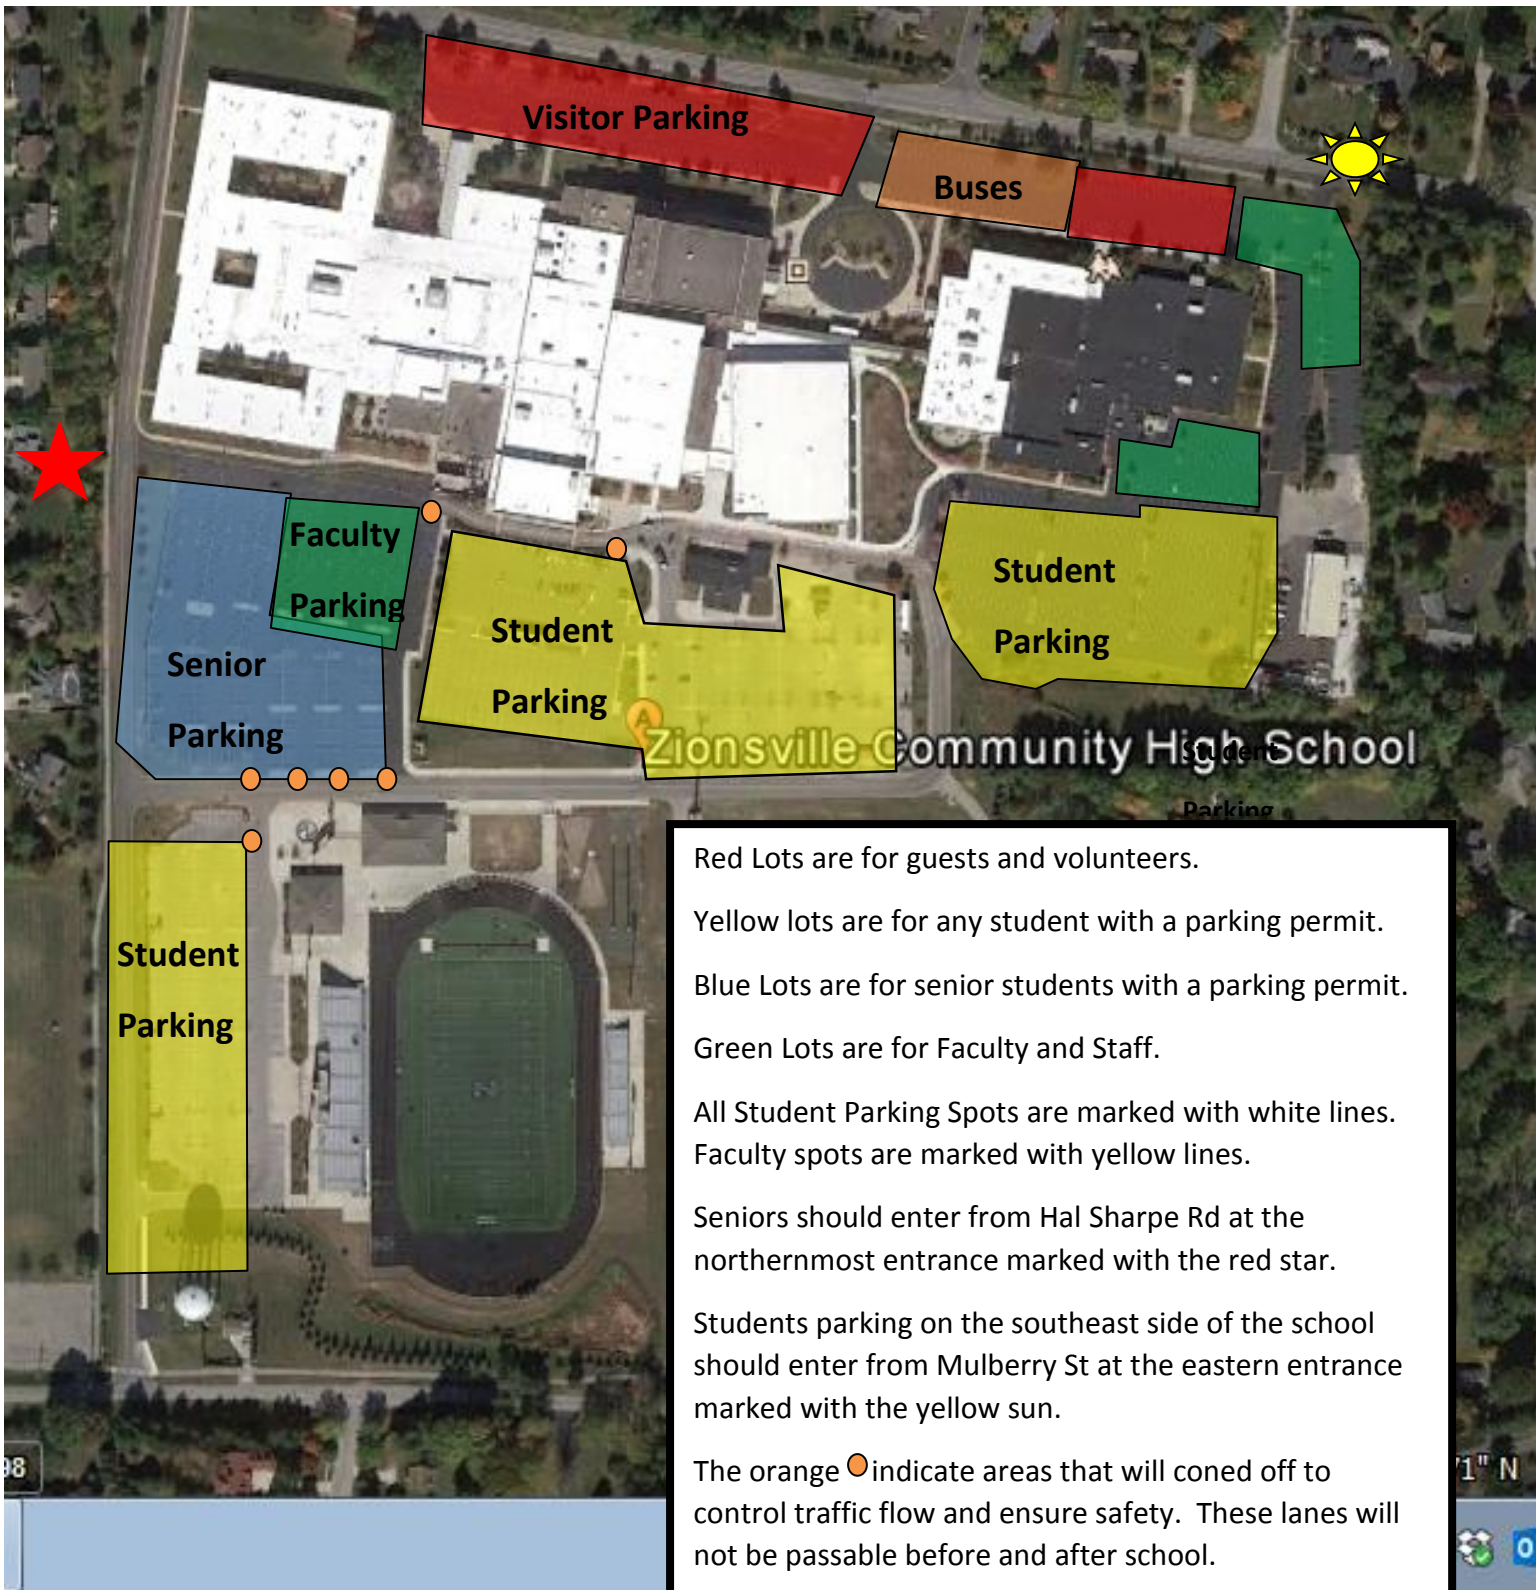

2016-17 ZCHS Parking Layout

Red Lots are for guests and volunteers.

Yellow lots are for any student with a parking permit.

Blue Lots are for senior students with a parking permit.

Green Lots are for Faculty and Staff.

All Student Parking Spots are marked with white lines.
Faculty spots are marked with yellow lines.

Seniors should enter from Hal Sharpe Rd at the northernmost entrance marked with the red star.

Students parking on the southeast side of the school should enter from Mulberry St at the eastern entrance marked with the yellow sun.

The orange ● indicate areas that will be coned off to control traffic flow and ensure safety. These lanes will not be passable before and after school.

Students who enter campus at the south entrance near the water tower must park in the lot behind the football stadium grandstand.