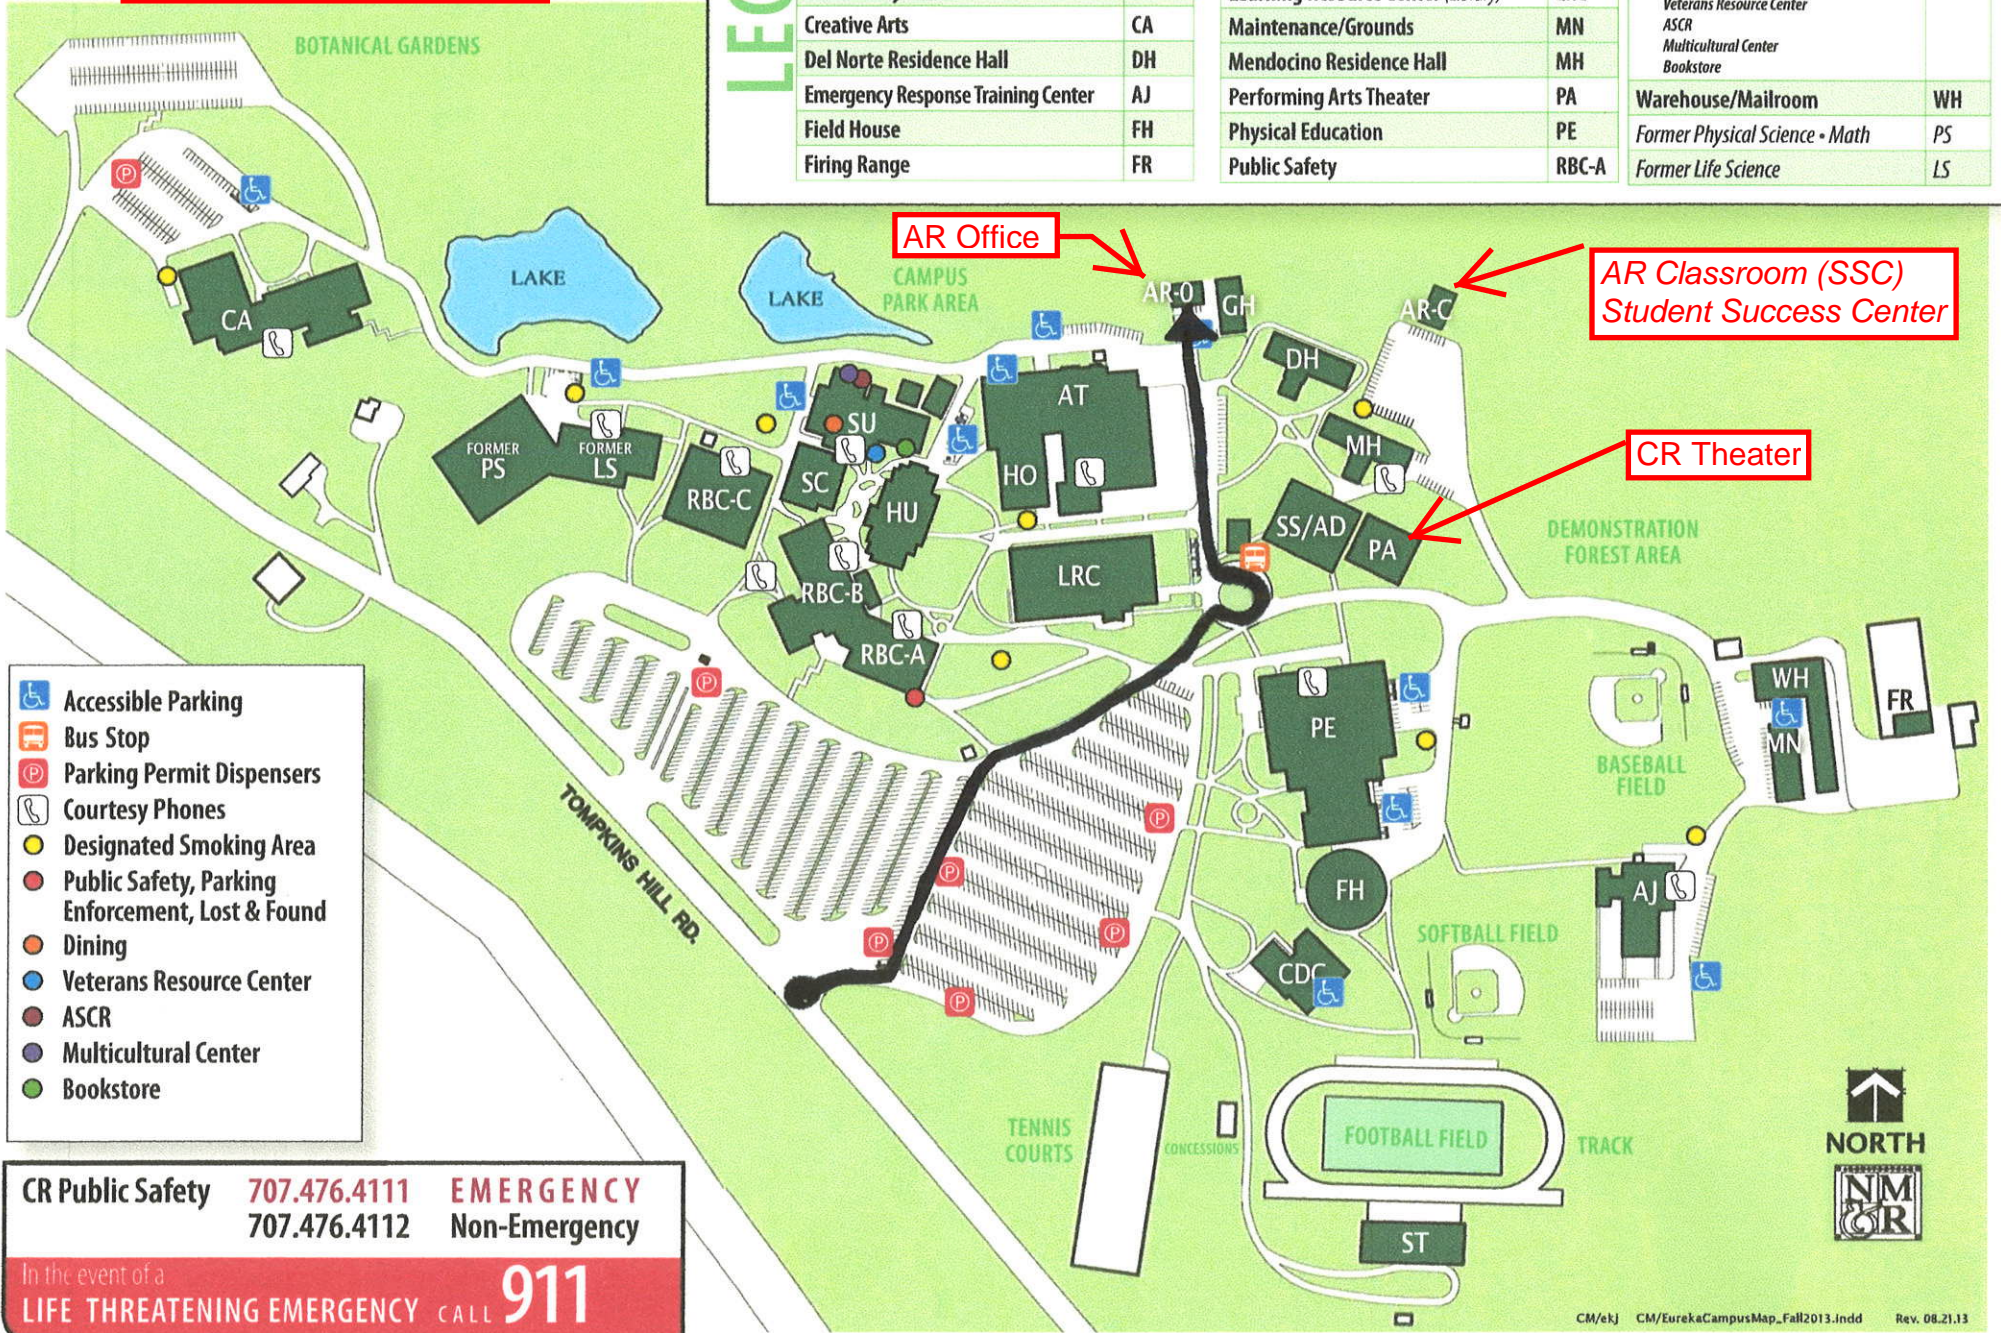

College of the Redwoods

Academy of the Redwoods Campus Map 2016-2017

LEGEND

Academy of the Redwoods Classroom	AR-C	Greenhouse	GH	Redwood Business Complex (A,B,C)	RBC
Academy of the Redwoods Office	AR-O	Health Occupations	HO	NEW! Science - Mathematics	SC
Applied Technology	AT	NEW! Humanities	HU	Student Services/Administration	SS/AD
Child Development Center	CDC	Emergency Response Training Center	AJ	Student Union	SU
Community Stadium	ST	Learning Resource Center (Library)	LRC	Dining	
Creative Arts	CA	Maintenance/Grounds	MN	Veterans Resource Center	
Del Norte Residence Hall	DH	Mendocino Residence Hall	MH	ASCR	
Emergency Response Training Center	AJ	Performing Arts Theater	PA	Multicultural Center	
Field House	FH	Physical Education	PE	Bookstore	
Firing Range	FR	Public Safety	RBC-A	Warehouse/Mailroom	WH
				Former Physical Science - Math	PS
				Former Life Science	LS

CR Public Safety 707.476.4111 **EMERGENCY**
707.476.4112 **Non-Emergency**

In the event of a
LIFE THREATENING EMERGENCY CALL 911