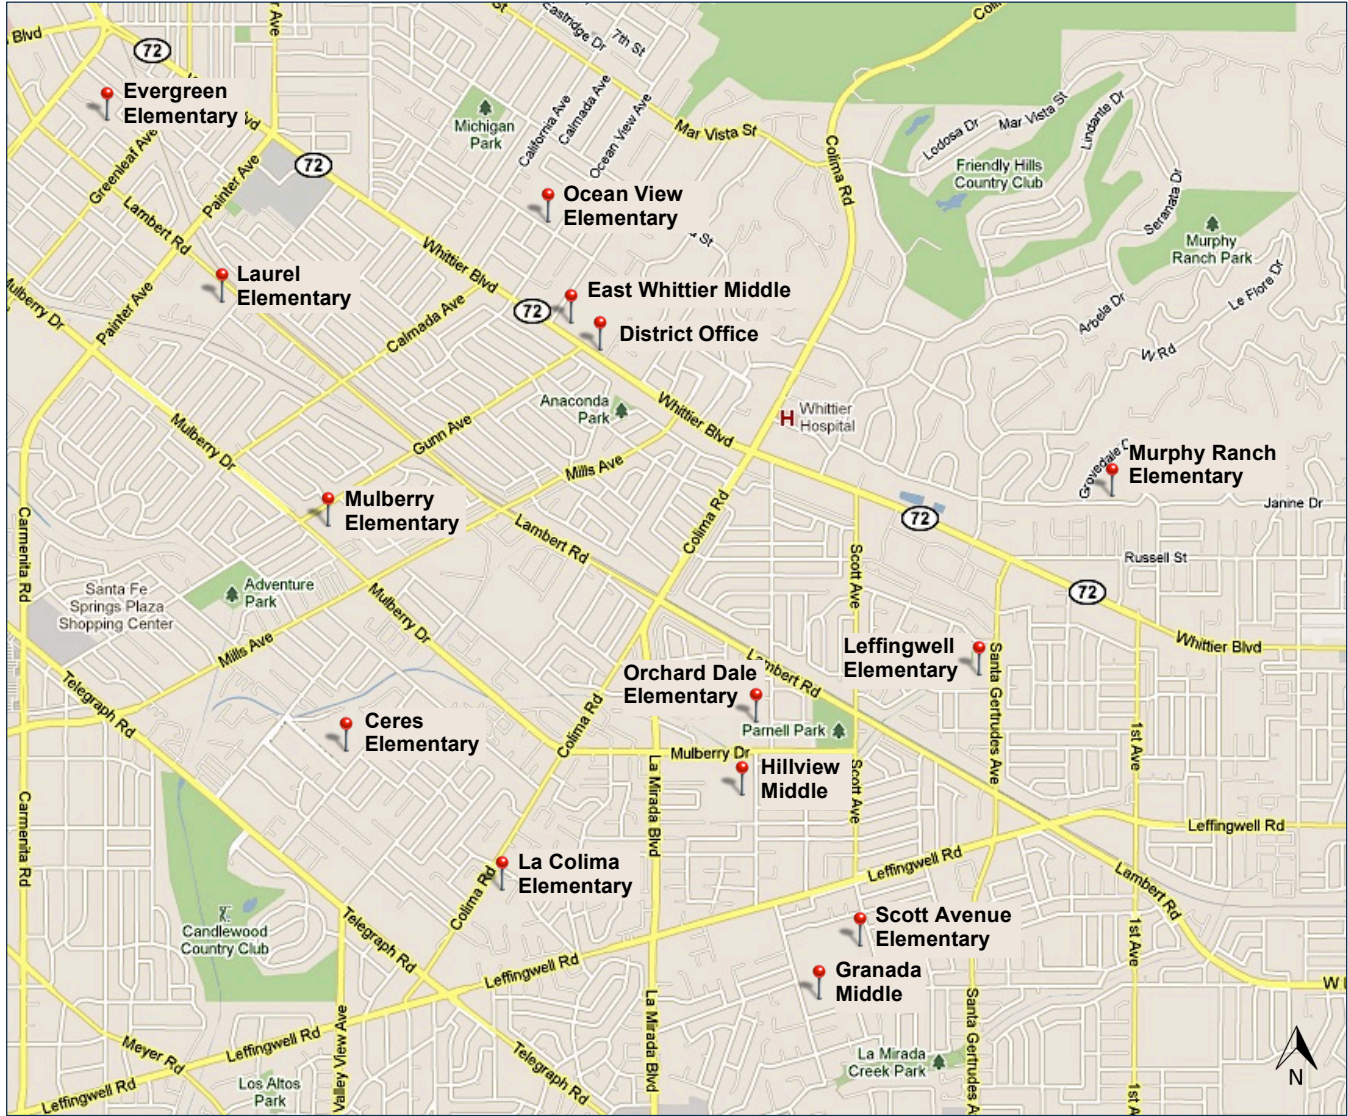

EAST WHITTIER CITY SCHOOL DISTRICT

14535 Whittier Blvd., Whittier, CA 90605 • (562) 907-5900 • <http://ewcsd.org>

District Office
14535 Whittier Blvd. 90605
(562) 907-5900

Hillview Middle
10931 Stamy Rd. 90604
(562) 789-2000

Murphy Ranch Elementary
16021 Janine Dr. 90603
(562) 789-2150

Ceres Elementary
10601 Ceres Ave. 90604
(562) 464-2200

La Colima Elementary
11225 Miller Rd. 90604
(562) 789-7200

Ocean View Elementary
14359 2nd St. 90605
(562) 907-6400

East Whittier Middle
14421 Whittier Blvd. 90605
(562) 789-7220

Laurel Elementary
13550 Lambert Rd. 90605
(562) 789-2100

Orchard Dale Elementary
10625 Cole Rd. 90604
(562) 789-7000

Evergreen Elementary
12915 Helmer Dr. 90602
(562) 464-2300

Leffingwell Elementary
10625 Santa Gertrudes Ave. 90603
(562) 907-6300

Scott Avenue Elementary
11701 Scott Ave. 90604
(562) 907-6440

Granada Middle
15337 Lemon Dr. 90604
(562) 464-2330

Mulberry Elementary
14029 Mulberry Dr. 90605
(562) 789-7100