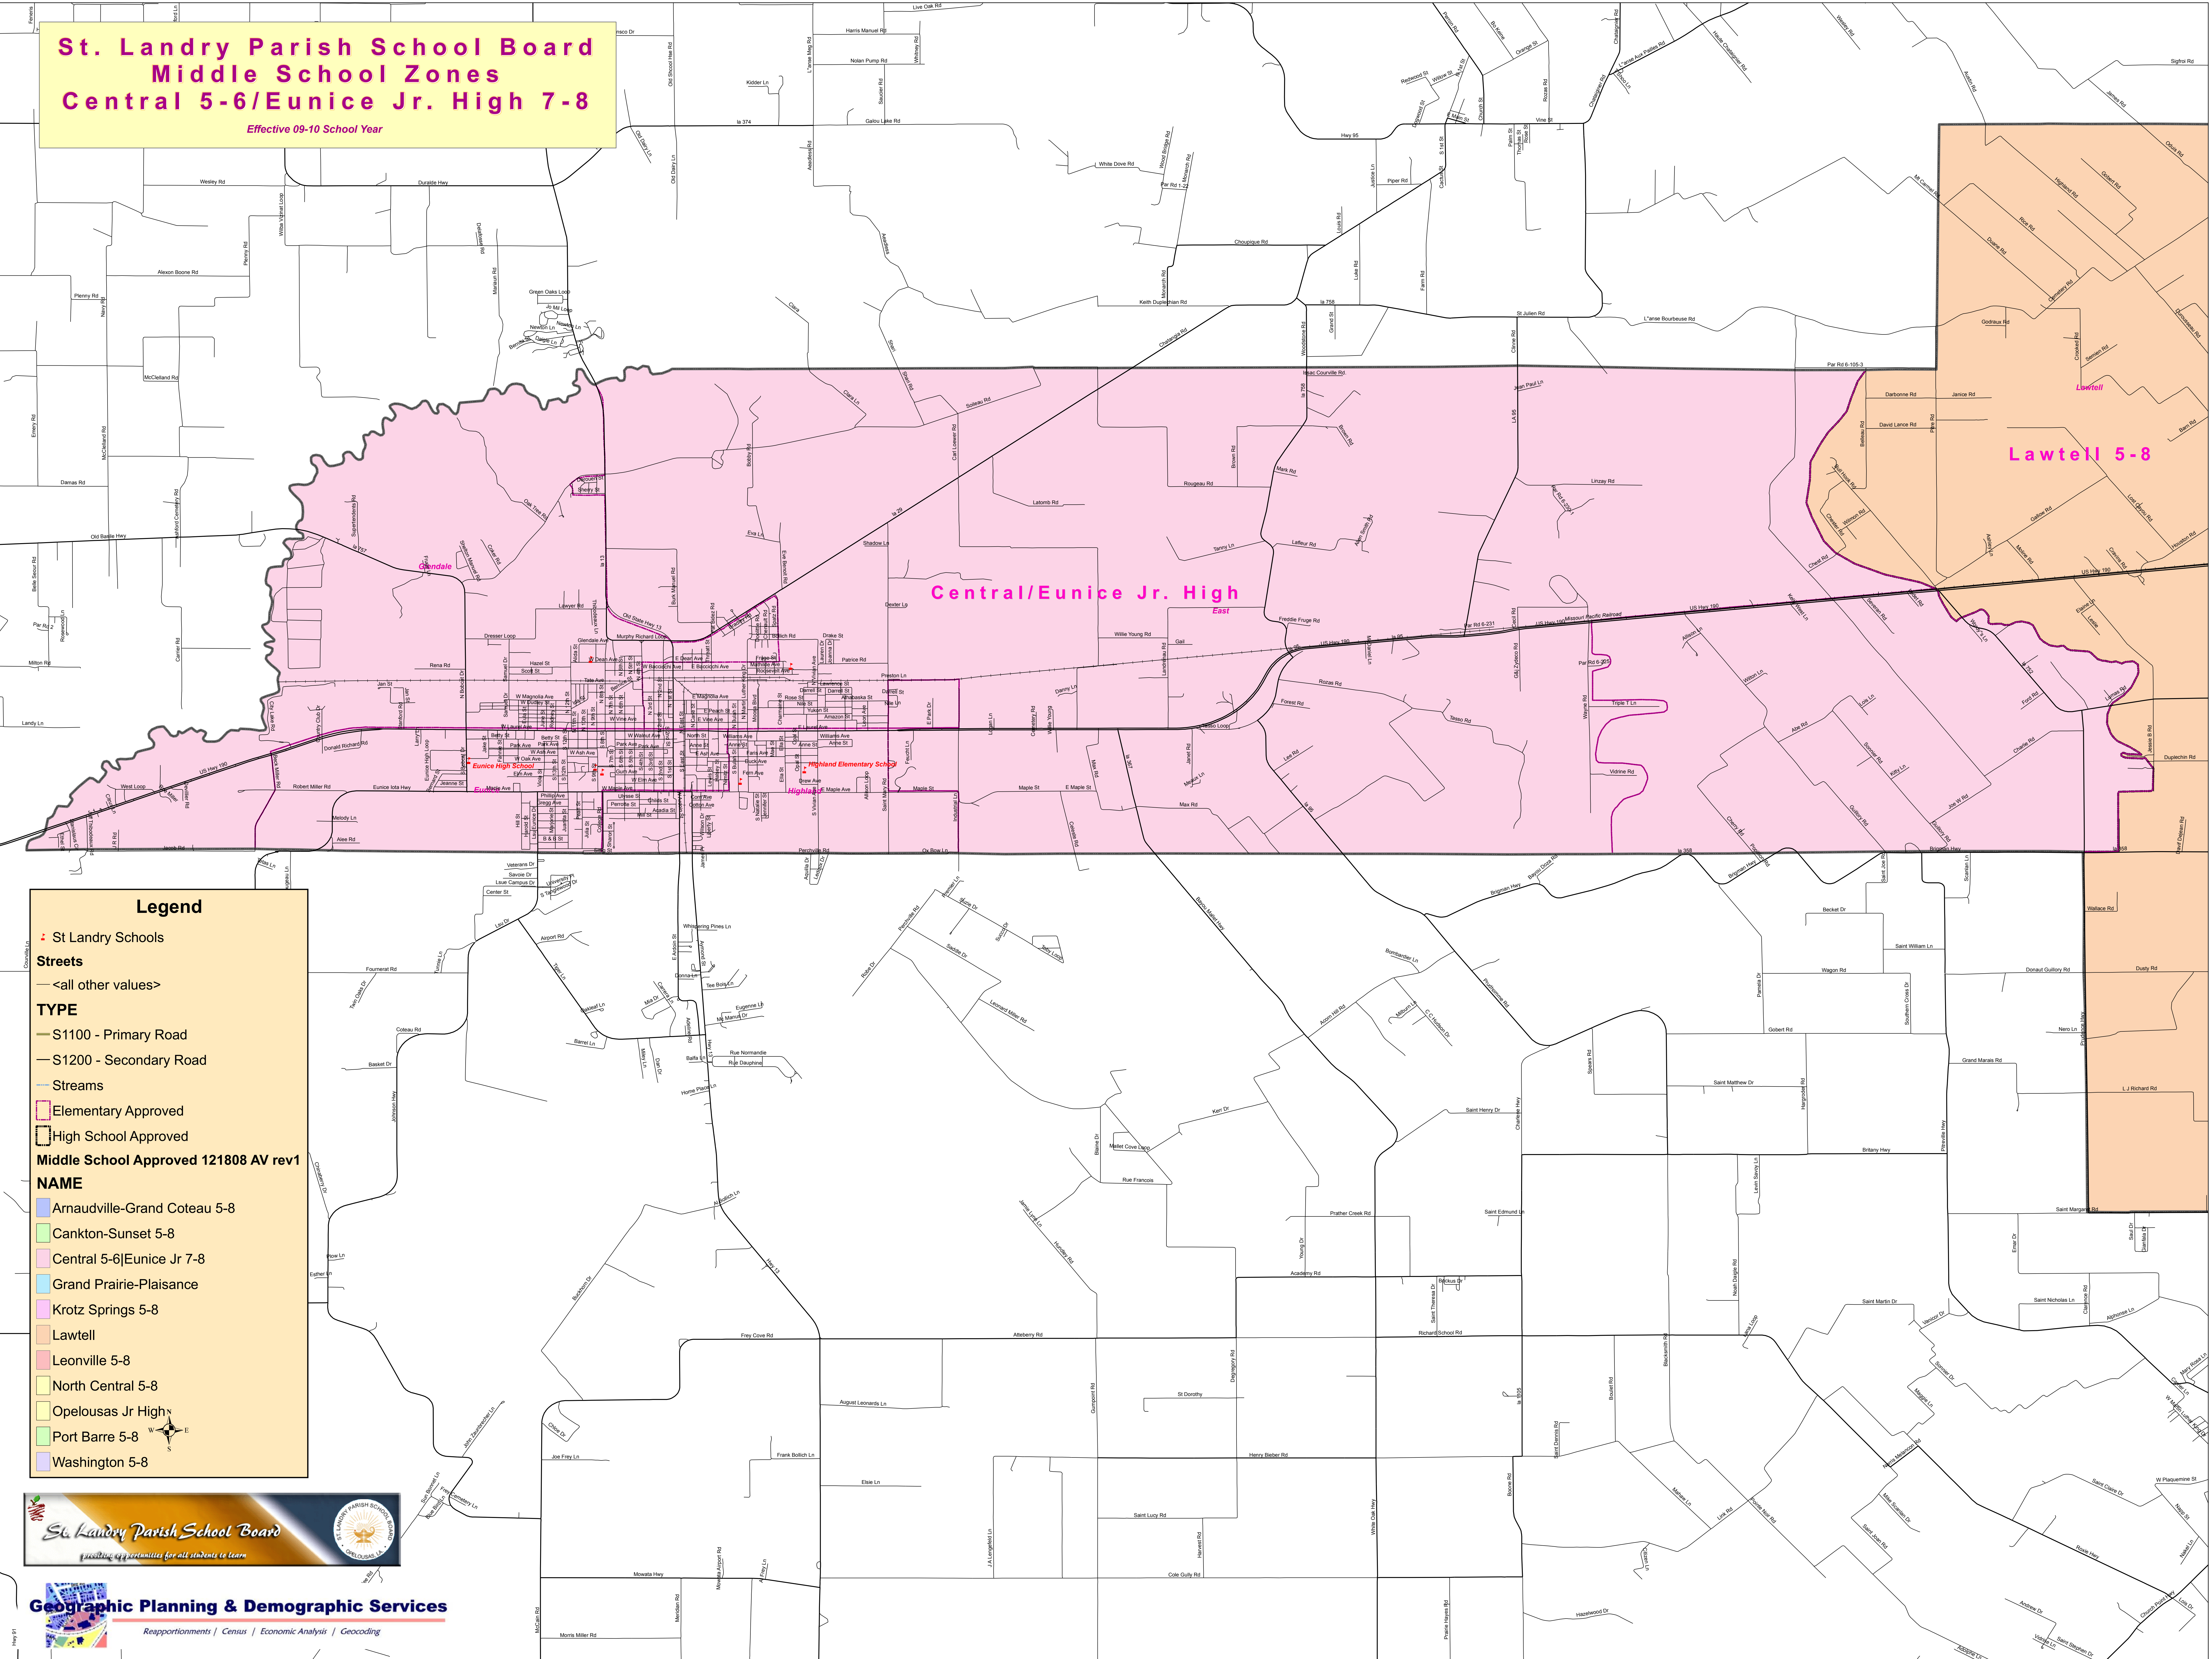

St. Landry Parish School Board Middle School Zones Central 5-6/Eunice Jr. High 7-8

Effective 09-10 School Year

Legend

- St Landry Schools
- Streets**
- <all other values>
- TYPE**
- S1100 - Primary Road
- S1200 - Secondary Road
- Streams
- Elementary Approved
- High School Approved
- Middle School Approved 121808 AV rev1
- NAME**
- Arnaudville-Grand Coteau 5-8
- Cankton-Sunset 5-8
- Central 5-6/Eunice Jr 7-8
- Grand Prairie-Plaisance
- Krotz Springs 5-8
- Lawtell
- Leonville 5-8
- North Central 5-8
- Opelousas Jr High
- Port Barre 5-8
- Washington 5-8